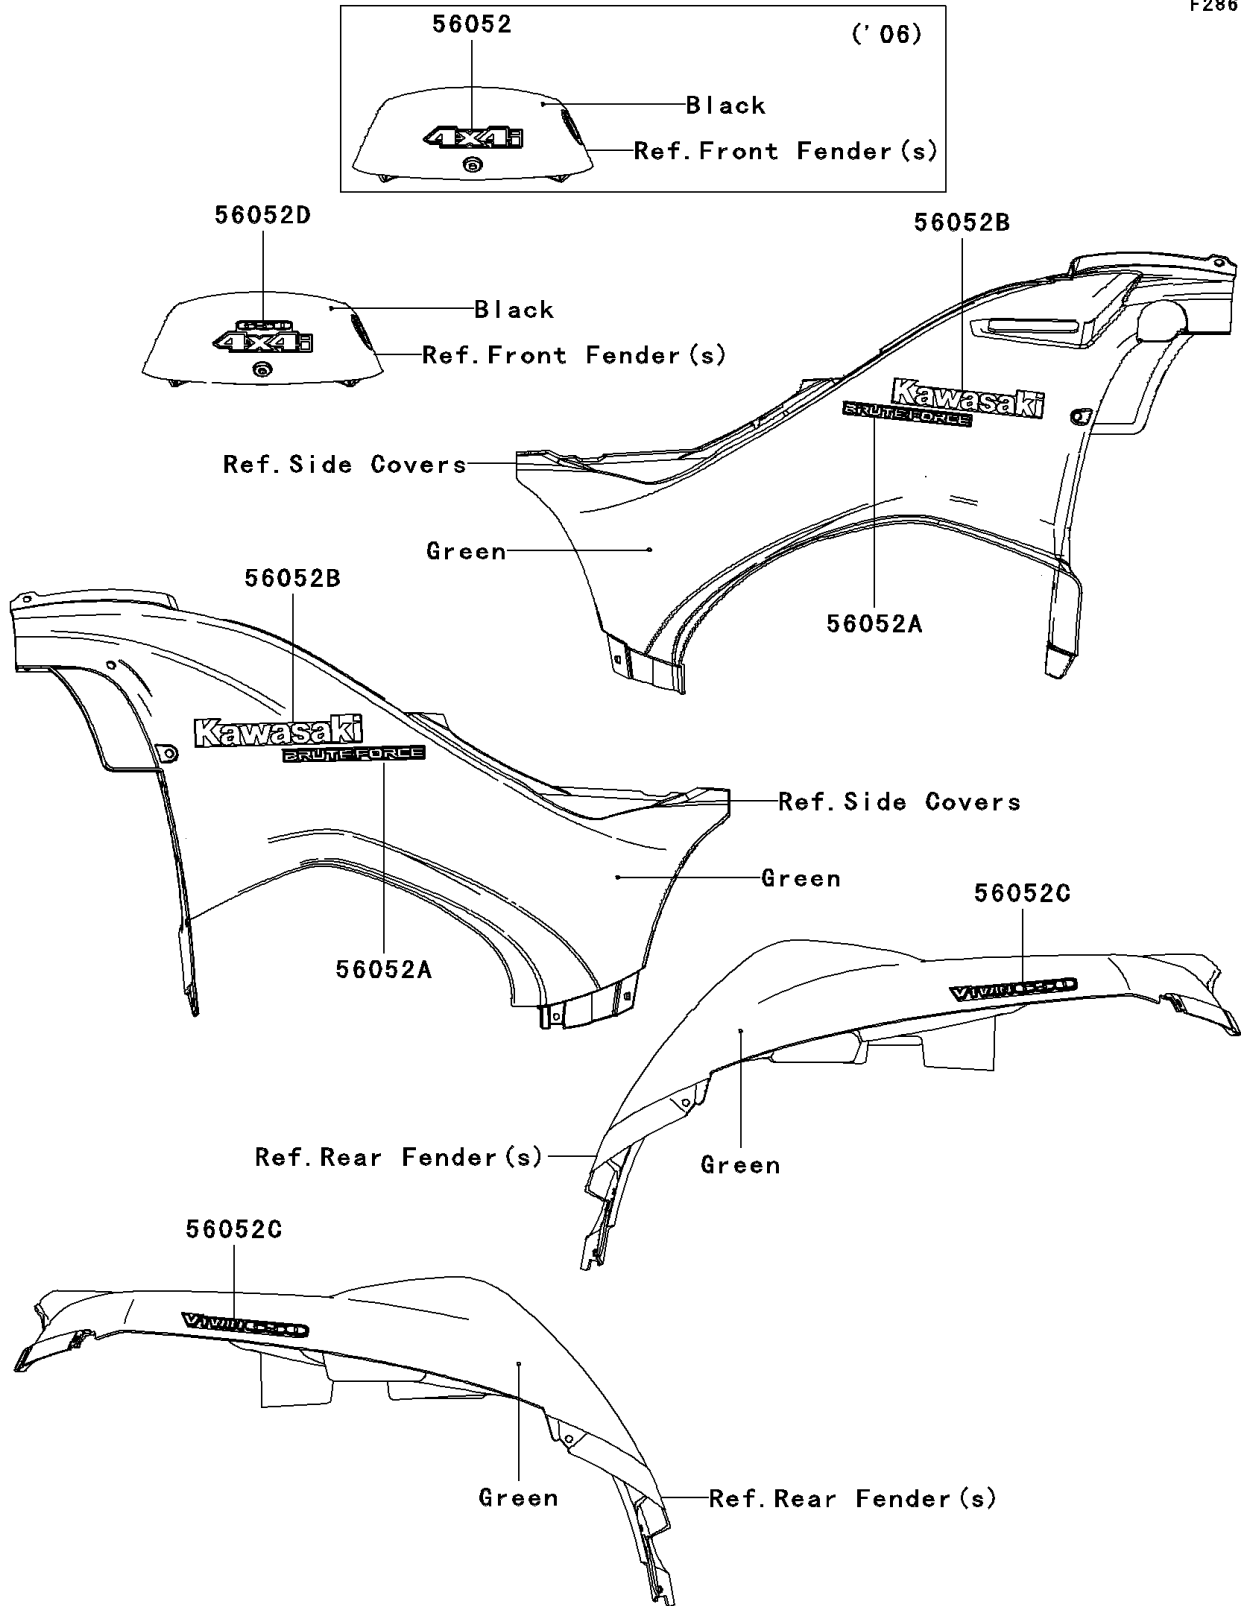

2008 Brute Force 650 4x4i Hardwoods Green HD PARTS DIAGRAM

Decals(G6F-G9F)

F2861

2008 Brute Force 650 4x4i Hardwoods Green HD PARTS LIST

Decals(G6F-G9F)

ITEM NAME	PART NUMBER	QUANTITY
MARK,SIDE COVER,BRUTEFORCE (Ref # 56052A)	56052-0429	2
MARK,SIDE COVER,KAWASAKI (Ref # 56052B)	56052-0437	2
MARK,RR FENDER,V TWIN 650 (Ref # 56052C)	56052-0557	2
MARK,TOP COVER,650 4X4I (Ref # 56052D)	56052-0907	1