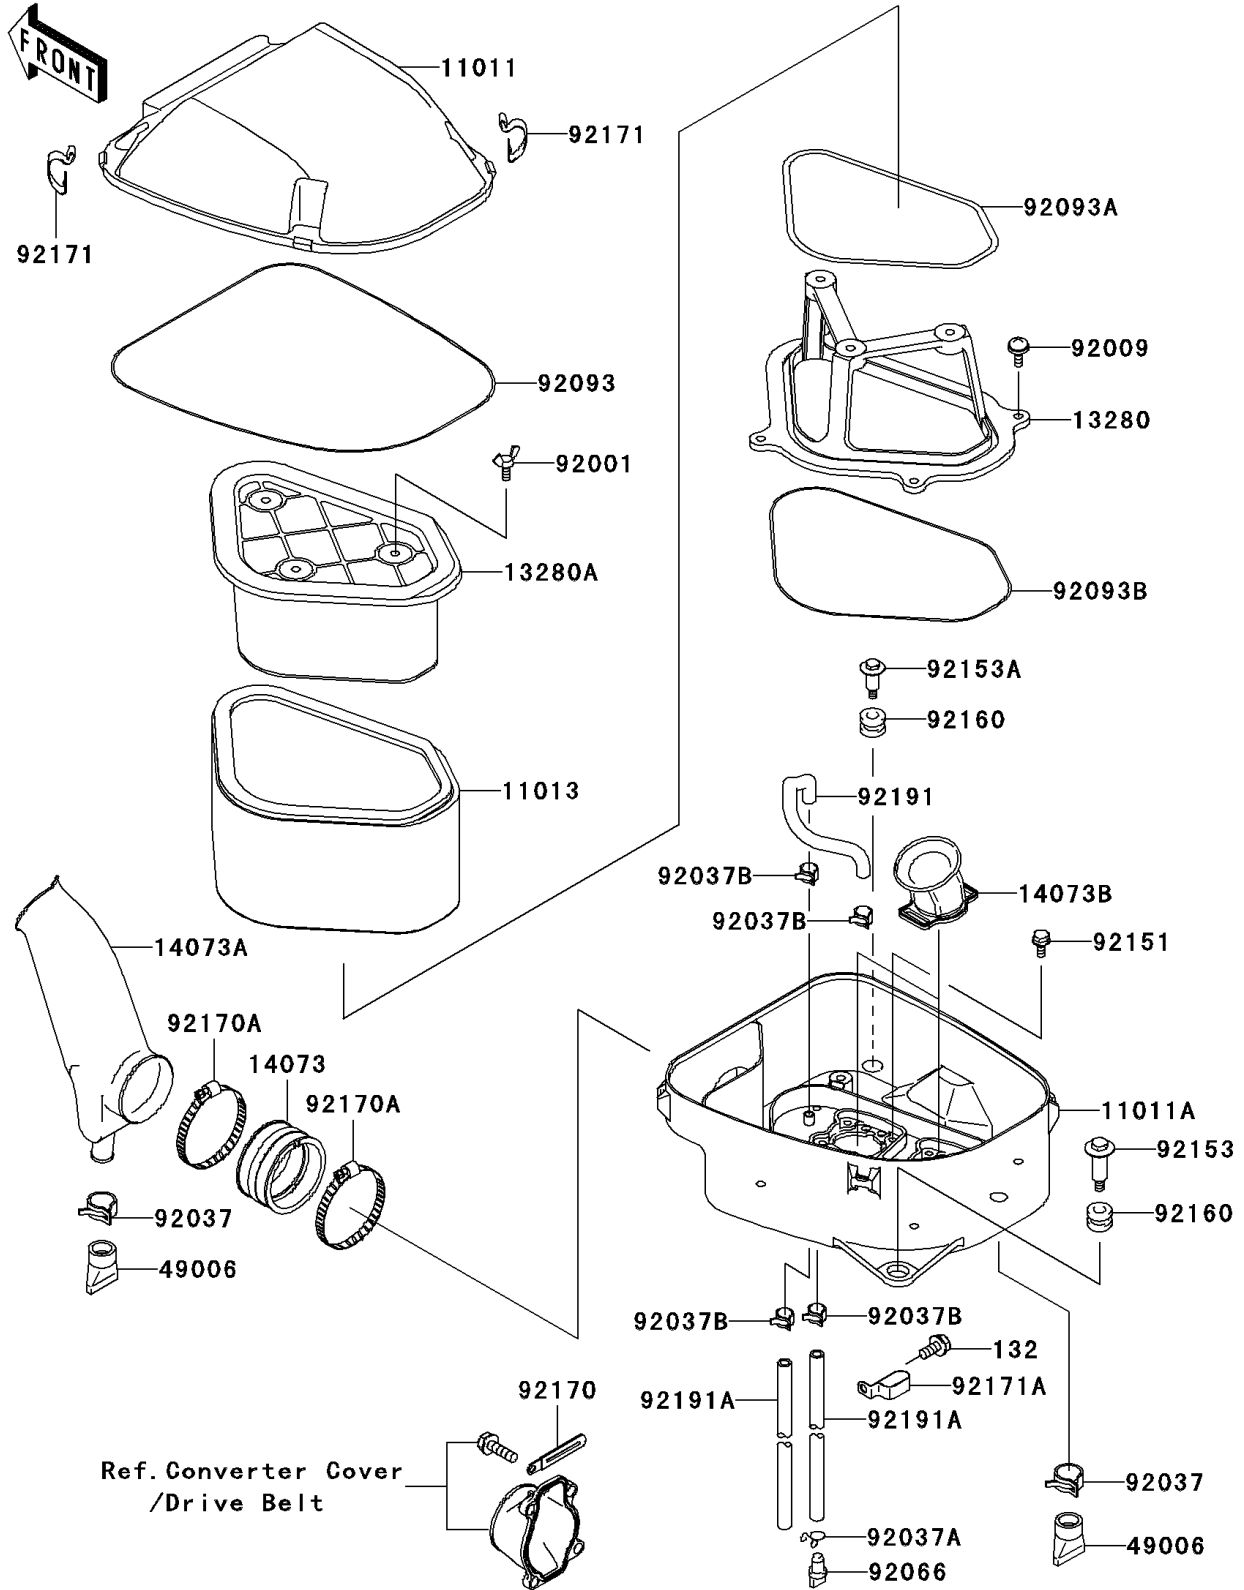

2004 Prairie 700 4x4 PARTS DIAGRAM

Air Cleaner

E1130

2004 Prairie 700 4x4 PARTS LIST

Air Cleaner

ITEM NAME	PART NUMBER	QUANTITY
BOLT-FLANGED-SMALL,6X12 (Ref # 132)	132Y0612	1
CASE-AIR FILTER,UPP (Ref # 11011)	11011-0046	1
CASE-AIR FILTER,LWR (Ref # 11011A)	11011-0047	1
ELEMENT-AIR FILTER (Ref # 11013)	11013-0001	1
HOLDER (Ref # 13280)	13280-0111	1
HOLDER (Ref # 13280A)	13280-1272	1
DUCT,JOINT (Ref # 14073)	14073-1775	1
DUCT,INTAKE (Ref # 14073A)	14073-1778	1
DUCT,AIR FANNEL (Ref # 14073B)	14073-1830	2
BOOT (Ref # 49006)	49006-1292	2
BOLT,WING,6X15 (Ref # 92001)	92001-1703	3
SCREW,6X16 (Ref # 92009)	92009-1621	4
CLAMP,HOSE CLIP (Ref # 92037)	92037-1460	2
CLAMP,TUBE (Ref # 92037A)	92037-147	1
CLAMP,TUBE (Ref # 92037B)	92037-1505	4
PLUG,DRAIN (Ref # 92066)	92066-1211	1
SEAL,AIR FILTER CASE (Ref # 92093)	92093-1522	1
SEAL,HOLDER-HOLDER (Ref # 92093A)	92093-1569	1
SEAL,HOLDER-LOWER (Ref # 92093B)	92093-1570	1
BOLT,FLANGED,5X12 (Ref # 92151)	92151-1305	8
BOLT,AIR FILTER,LH (Ref # 92153)	92153-1051	1
BOLT,FLANGED,6X28.7 (Ref # 92153A)	92153-1052	1
DAMPER (Ref # 92160)	92160-1594	2
CLAMP (Ref # 92170)	92170-1514	1
CLAMP (Ref # 92170A)	92170-1764	2
CLAMP,AIR FILTER CASE (Ref # 92171)	92171-1394	4
CLAMP,AIR VENT (Ref # 92171A)	92171-1522	1
TUBE,7X11X210 (Ref # 92191)	92191-1494	1
TUBE,7X11X470 (Ref # 92191A)	92191-1531	2