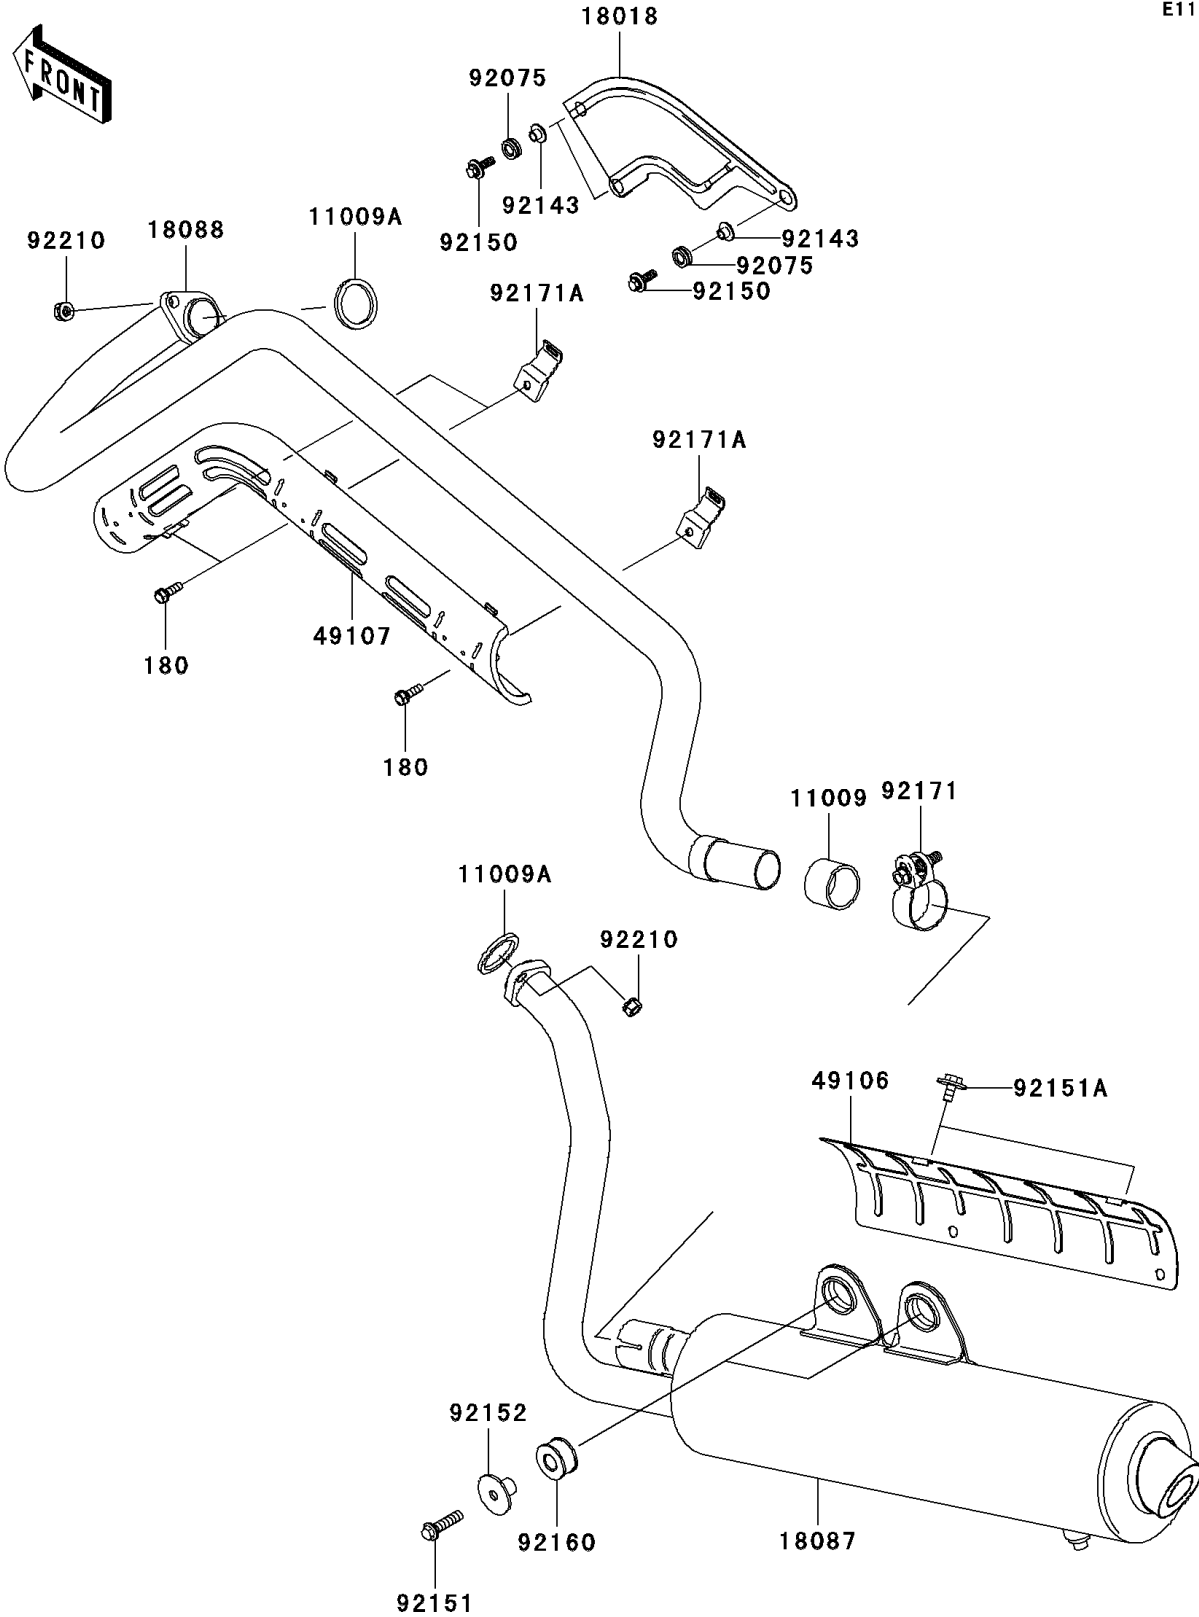

2004 Prairie 700 4x4 PARTS DIAGRAM

Muffler(s)

E1140

2004 Prairie 700 4x4 PARTS LIST

Muffler(s)

ITEM NAME	PART NUMBER	QUANTITY
BOLT-UPSET-WS,6X20 (Ref # 180)	180Y0620	3
GASKET,MUFFLER CONNECTING (Ref # 11009)	11009-1865	1
GASKET,EXHAUST HOLDER (Ref # 11009A)	11009-1894	2
PLATE-HEAT GUARD (Ref # 18018)	18018-1134	1
MUFFLER (Ref # 18087)	18087-0077	1
PIPE-EXHAUST (Ref # 18088)	18088-1140	1
COVER-MUFFLER (Ref # 49106)	49106-1291	1
COVER-EXHAUST PIPE (Ref # 49107)	49107-1210	1
DAMPER (Ref # 92075)	92075-1947	3
COLLAR (Ref # 92143)	92143-1057	3
BOLT,FLANGED,6X20 (Ref # 92150)	92150-1633	3
BOLT,8X32 (Ref # 92151)	92151-1446	2
BOLT,UPSET-WP,6X12 (Ref # 92151A)	92151-1944	4
COLLAR,MUFFLER (Ref # 92152)	92152-1152	2
DAMPER,MUFFLER (Ref # 92160)	92160-1990	2
CLAMP (Ref # 92171)	92171-1330	1
CLAMP (Ref # 92171A)	92171-1357	3
NUT,8MM (Ref # 92210)	92210-1242	4