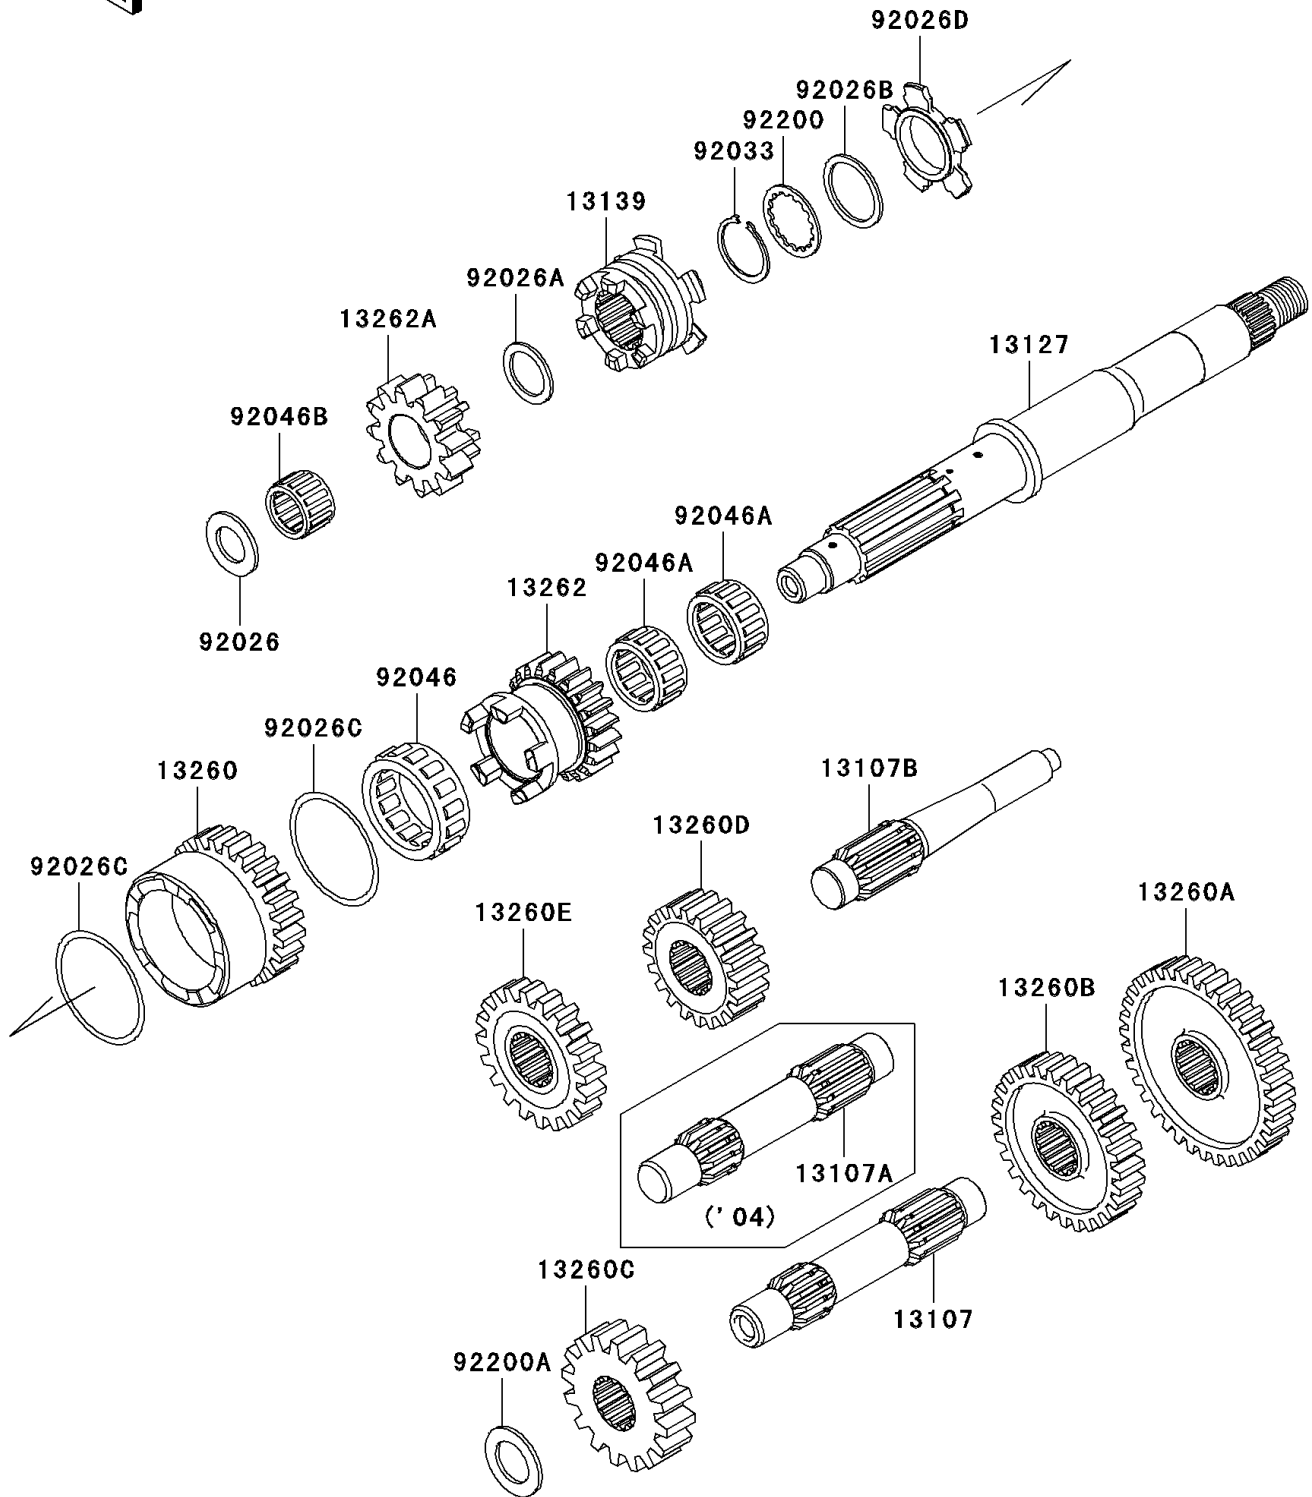

2004 Prairie 700 4x4 PARTS DIAGRAM

Transmission

E1361

2004 Prairie 700 4x4 PARTS LIST

Transmission

ITEM NAME	PART NUMBER	QUANTITY
SHAFT,COUNTER (Ref # 13107A)	13107-1436	1
SHAFT,REVERSE,IDLE (Ref # 13107B)	13107-1437	1
SHAFT-TRANSMISSION INPUT (Ref # 13127)	13127-1282	1
SHIFTER (Ref # 13139)	13139-0003	1
GEAR,INPUT HIGH,26T (Ref # 13260)	13260-1867	1
GEAR,DRIVEN LOW,36T (Ref # 13260A)	13260-1869	1
GEAR,DRIVEN HIGH,30T (Ref # 13260B)	13260-1870	1
GEAR,OUTPUT DRIVE,18T (Ref # 13260C)	13260-1871	1
GEAR,OUTPUT REVERSE,16T (Ref # 13260D)	13260-1872	1
GEAR,DRIVEN REVERSE,16T (Ref # 13260E)	13260-1873	1
GEAR,INPUT LOW,20T (Ref # 13262)	13262-0234	1
GEAR,INPUT REVERSE,12T (Ref # 13262A)	13262-0235	1
SPACER,17.3X30X2.0 (Ref # 92026)	92026-1415	1
SPACER,21.2X29X1.6 (Ref # 92026A)	92026-1568	1
SPACER,28.2X34.5X1.6 (Ref # 92026B)	92026-1587	1
SPACER,48.2X54.3X1.0 (Ref # 92026C)	92026-1599	2
SPACER,HI&LOW (Ref # 92026D)	92026-1600	1
RING-SNAP,25.9X30.6X1.2 (Ref # 92033)	92033-1037	1
BEARING-NEEDLE,HIGH GEAR (Ref # 92046)	92046-1276	1
BEARING-NEEDLE,FWF-283317 (Ref # 92046A)	92046-1278	2
BEARING-NEEDLE,REVERSE GEAR (Ref # 92046B)	92046-1279	1
WASHER,28.5X34.0X1.5 (Ref # 92200)	92200-1240	1
WASHER,20.3X33X2.0 (Ref # 92200A)	92200-1351	1