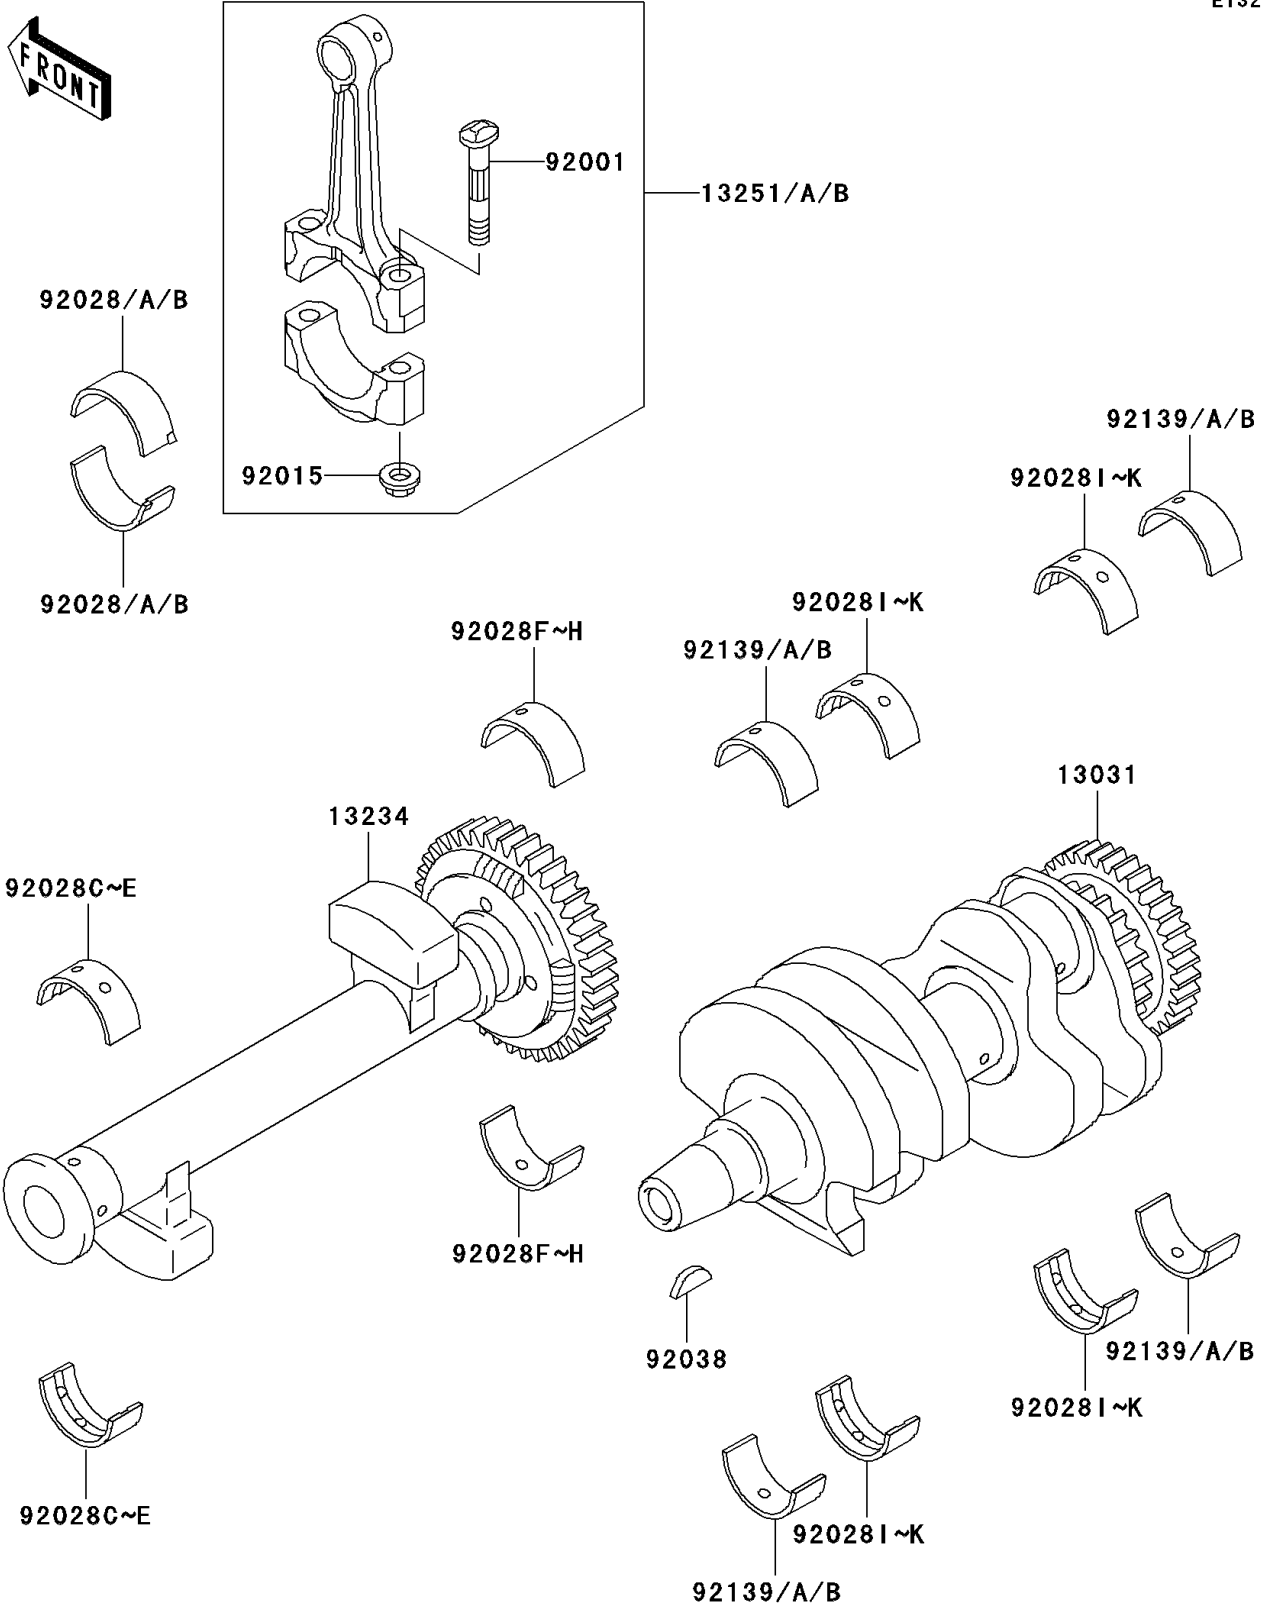

2008 Vulcan® 500 LTD PARTS DIAGRAM

Crankshaft

E1321

2008 Vulcan® 500 LTD PARTS LIST

Crankshaft

ITEM NAME	PART NUMBER	QUANTITY
CRANKSHAFT-COMP (Ref # 13031)	13031-1303	1
SHAFT-COMP,BALANCER (Ref # 13234)	13234-1071	1
ROD-ASSY-CONNECTING,H (Ref # 13251)	13251-1067-HH	2
ROD-ASSY-CONNECTING,I (Ref # 13251A)	13251-1067-II	2
ROD-ASSY-CONNECTING,J (Ref # 13251B)	13251-1067-JJ	2
BOLT,CONNECTING ROD,8MM (Ref # 92001)	92001-1887	4
NUT,FLANGED,8MM (Ref # 92015)	92015-1311	4
BUSHING,CONNECTING ROD,BLUE (Ref # 92028)	92028-1348	4
BUSHING,CONNECTING ROD,BLACK (Ref # 92028A)	92028-1349	AR
BUSHING,CONNECTING ROD,BROWN (Ref # 92028B)	92028-1350	AR
BUSHING,BALANCER,LH,BLUE (Ref # 92028C)	92028-1495	2
BUSHING,BALANCER,LH,BLACK (Ref # 92028D)	92028-1496	AR
BUSHING,BALANCER,LH,BROWN (Ref # 92028E)	92028-1497	AR
BUSHING,BALANCER,RH,BLUE (Ref # 92028F)	92028-1690	2
BUSHING,BALANCER,RH,BLACK (Ref # 92028G)	92028-1691	AR
BUSHING,BALANCER,RH,BROWN (Ref # 92028H)	92028-1692	AR
BUSHING,CRANKSHAFT,BLUE (Ref # 92028I)	92028-1917	4
BUSHING,CRANKSHAFT,BLACK (Ref # 92028J)	92028-1918	AR
BUSHING,CRANKSHAFT,BROWN (Ref # 92028K)	92028-1919	AR
KEY,WOODRUFF (Ref # 92038)	92038-001	1
BUSHING,CRANKSHAFT,BLUE (Ref # 92139)	92139-1068	4
BUSHING,CRANKSHAFT,BLACK (Ref # 92139A)	92139-1069	AR
BUSHING,CRANKSHAFT,BROWN (Ref # 92139B)	92139-1070	AR