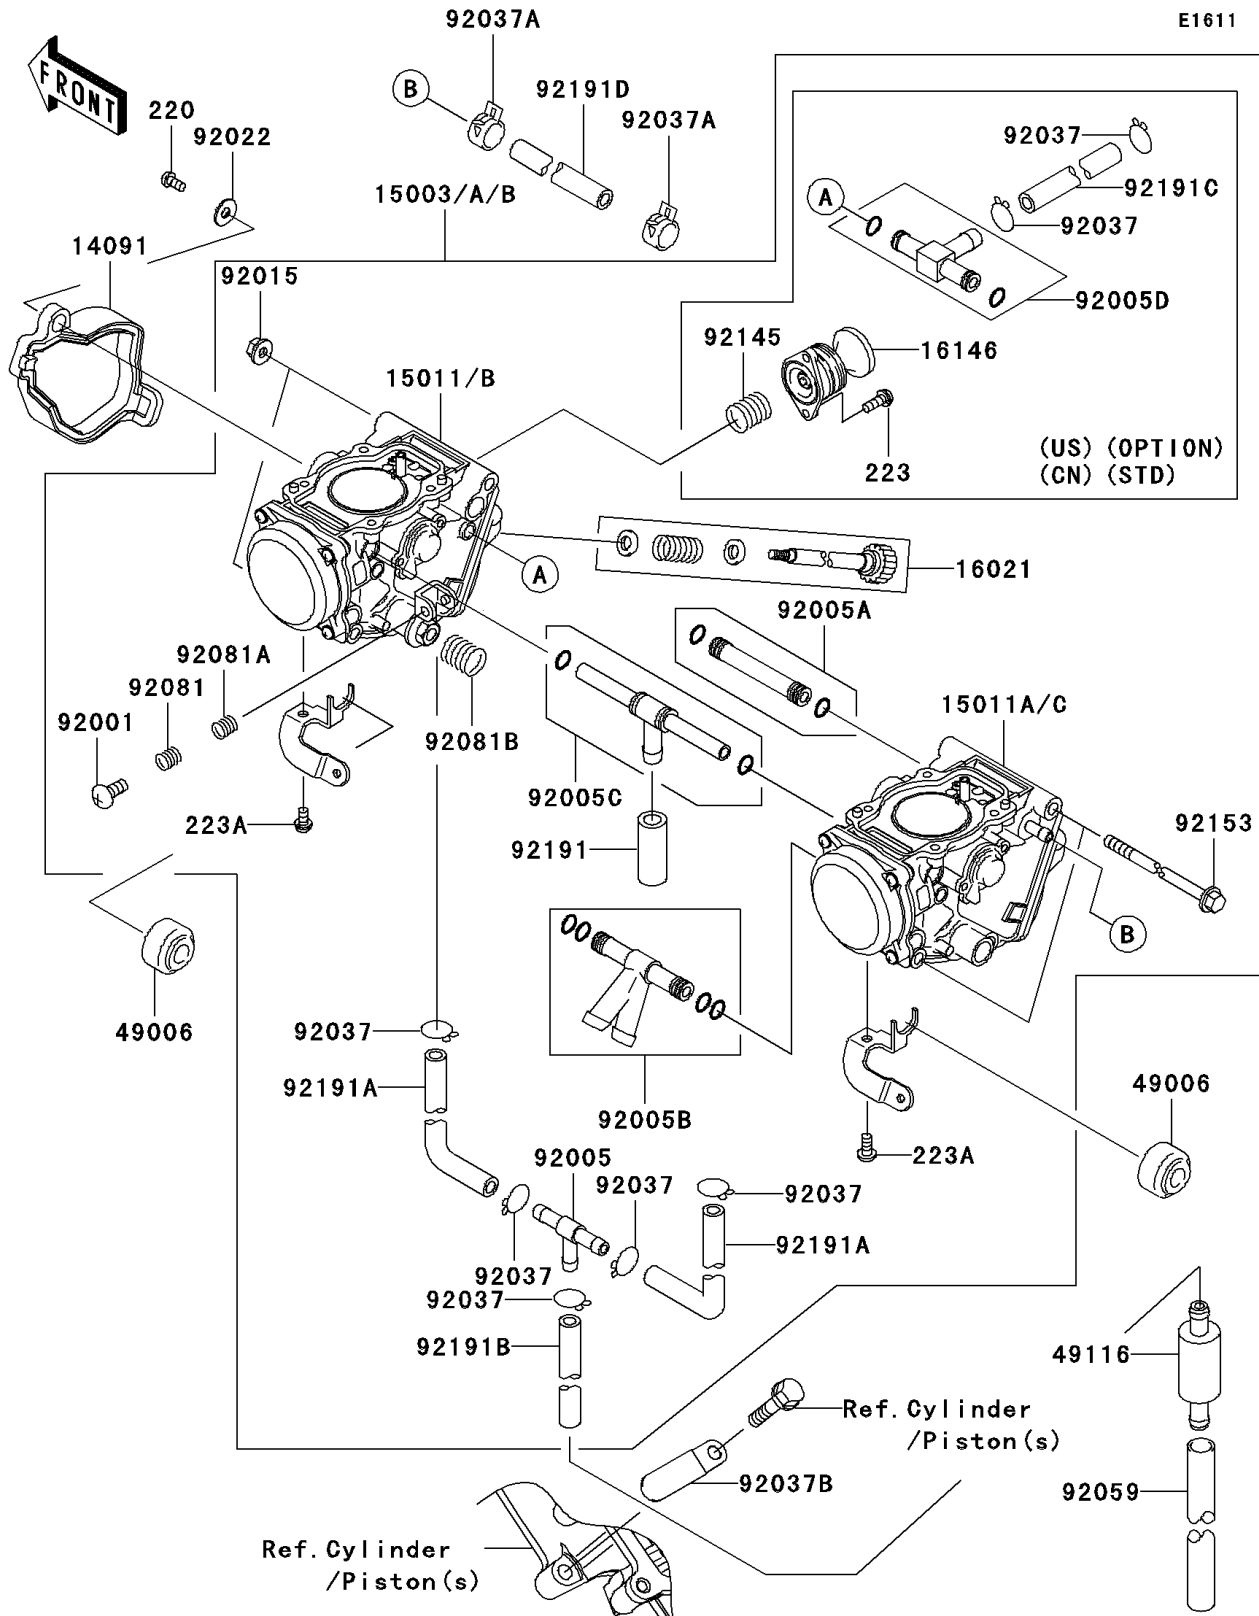

# 2004 Prairie 700 4x4 PARTS DIAGRAM

Carburetor

E1611

## 2004 Prairie 700 4x4 PARTS LIST

### Carburetor

ITEM NAME	PART NUMBER	QUANTITY
COVER,THROTTLE CABLE (Ref # 14091)	14091-1196	1
CARBURETOR-ASSY,PRIMARY PUMP (Ref # 15003B)	15003-0007	1
SCREW-THROTTLE STOP (Ref # 16021)	16021-1238	1
BOOT,STARTER CABLE (Ref # 49006)	49006-1353	2
VALVE-ASSY (Ref # 49116)	49116-1126	1
BOLT,THROTTLE ADJUST (Ref # 92001)	92001-1998	1
FITTING,FUEL,T-TYPE (Ref # 92005)	92005-1112	1
FITTING (Ref # 92005A)	92005-1375	1
FITTING (Ref # 92005B)	92005-1376	1
FITTING (Ref # 92005C)	92005-1385	1
NUT,FLANGED,5MM (Ref # 92015)	92015-1259	2
WASHER,5.2X13X1 (Ref # 92022)	92022-1380	1
CLAMP,TUBE (Ref # 92037A)	92037-1505	2
CLAMP,L=45 (Ref # 92037B)	92037-1539	1
TUBE,7X10X100 (Ref # 92059)	92059-1736	1
SPRING,THROTTLE ADJUST UPP (Ref # 92081)	92081-1620	1
SPRING,THROTTLE ADJUST LWR (Ref # 92081A)	92081-1621	1
SPRING,THROTTLE ADJUST CNT (Ref # 92081B)	92081-1622	1
BOLT,5X143 (Ref # 92153)	92153-1068	2
TUBE,7X11X25 (Ref # 92191)	92191-1672	1
TUBE,4.5X8X65 (Ref # 92191A)	92191-1673	2
SCREW-PAN-CROS (Ref # 220)	220B0408	1
SCREW-PAN-WS-CROS (Ref # 223A)	223D0408	2
TUBE,4.5X8X420 (Ref # 92191B)	92191-1674	1
TUBE,5.3X10.3X200 (Ref # 92191D)	92191-1694	1
CARBURETOR-ASSY (Ref # 15003)	15003-0006	1
CARBURETOR-ASSY,PRIMARY PUMP (Ref # 15003A)	15003-0007	1
CARBURETOR,FR (Ref # 15011)	15011-0017	1
CARBURETOR,RR (Ref # 15011A)	15011-0018	1

### Carburetor

ITEM NAME	PART NUMBER	QUANTITY
CARBURETOR,FR (Ref # 15011B)	15011-0019	1
CARBURETOR,RR (Ref # 15011C)	15011-0020	1
COVER-ASSY,PRIMING (Ref # 16146)	16146-1225	1
FITTING (Ref # 92005D)	92005-1393	1
CLAMP,TUBE (Ref # 92037)	92037-1201	5
CLAMP,TUBE (Ref # 92037)	92037-1201	7
SPRING,PRIMING (Ref # 92145)	92145-1451	1
SCREW-PAN-WS-CROS (Ref # 223)	223C0412	2
TUBE,4.5X8.5X35 (Ref # 92191C)	92191-1676	1