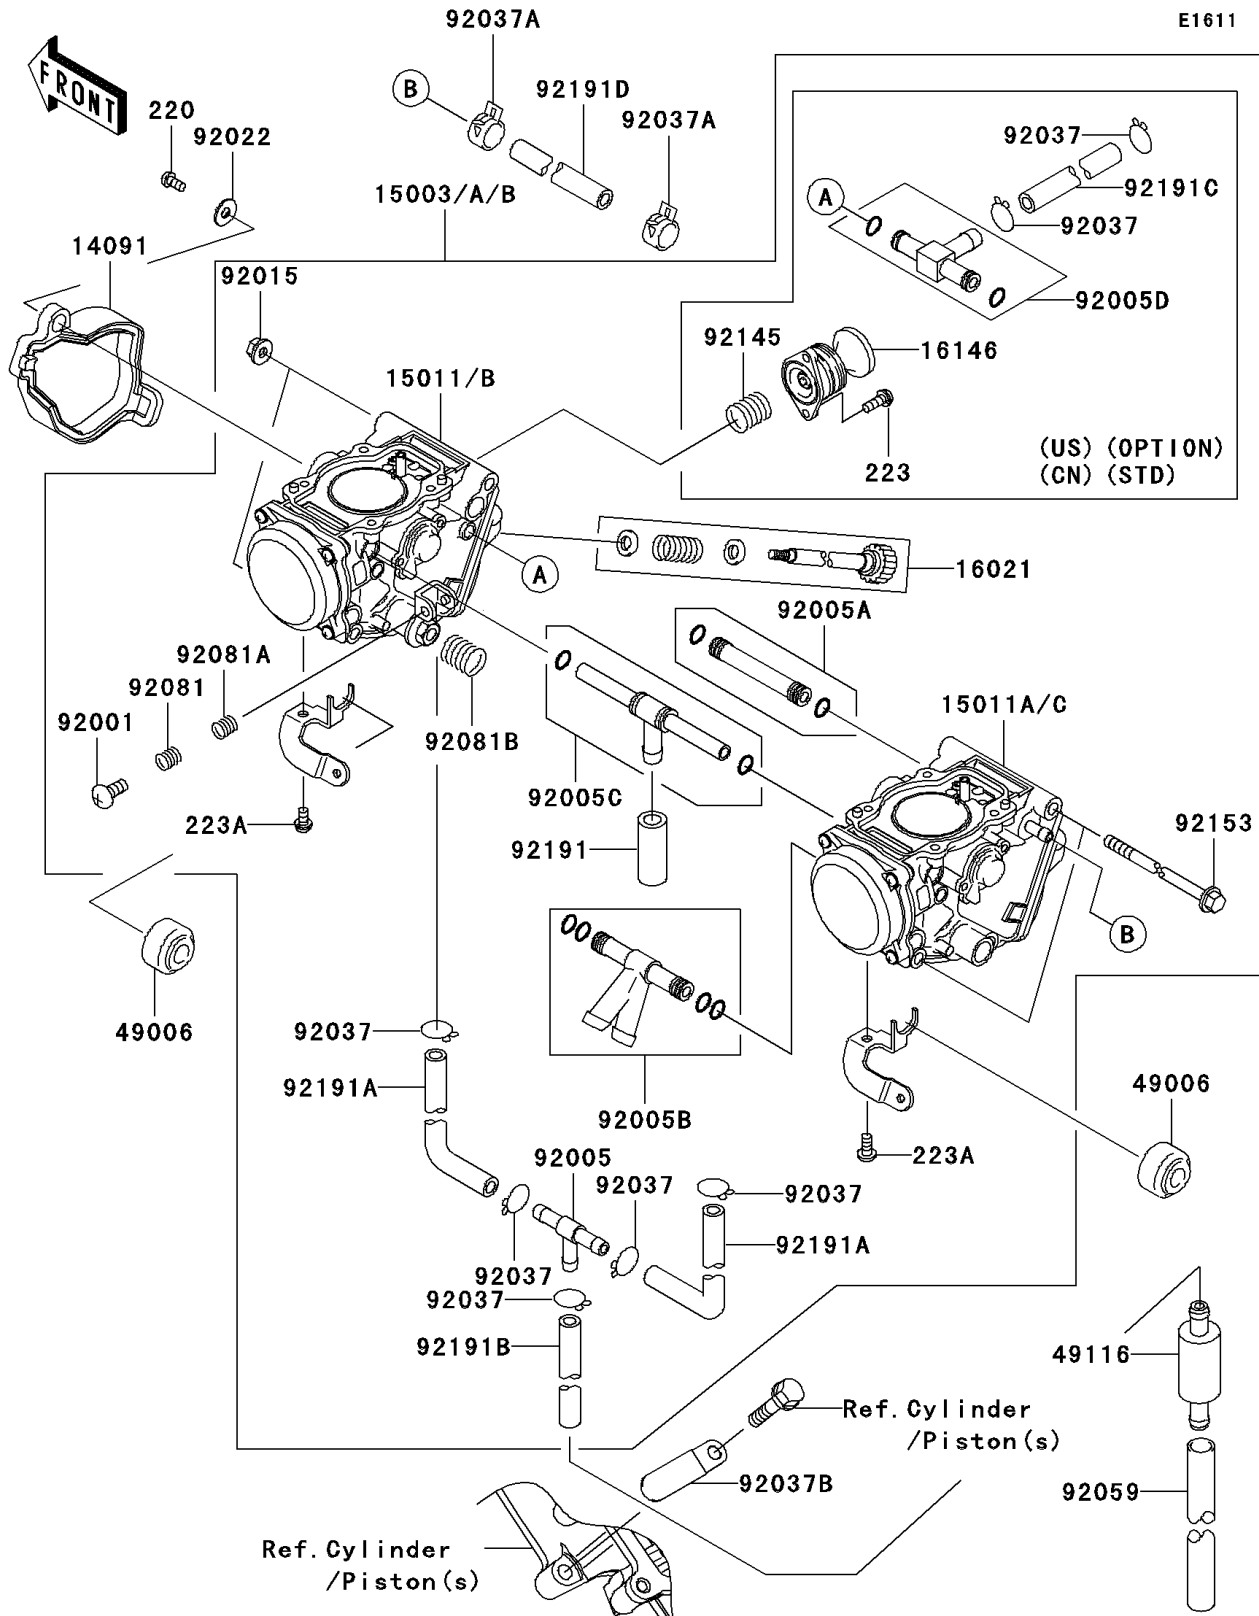

2004 Prairie 700 4x4 PARTS DIAGRAM

Carburetor

E1611

2004 Prairie 700 4x4 PARTS LIST

Carburetor

ITEM NAME	PART NUMBER	QUANTITY
COVER,THROTTLE CABLE (Ref # 14091)	14091-1196	1
CARBURETOR-ASSY,PRIMARY PUMP (Ref # 15003B)	15003-0007	1
SCREW-THROTTLE STOP (Ref # 16021)	16021-1238	1
BOOT,STARTER CABLE (Ref # 49006)	49006-1353	2
VALVE-ASSY (Ref # 49116)	49116-1126	1
BOLT,THROTTLE ADJUST (Ref # 92001)	92001-1998	1
FITTING,FUEL,T-TYPE (Ref # 92005)	92005-1112	1
FITTING (Ref # 92005A)	92005-1375	1
FITTING (Ref # 92005B)	92005-1376	1
FITTING (Ref # 92005C)	92005-1385	1
NUT,FLANGED,5MM (Ref # 92015)	92015-1259	2
WASHER,5.2X13X1 (Ref # 92022)	92022-1380	1
CLAMP,TUBE (Ref # 92037A)	92037-1505	2
CLAMP,L=45 (Ref # 92037B)	92037-1539	1
TUBE,7X10X100 (Ref # 92059)	92059-1736	1
SPRING,THROTTLE ADJUST UPP (Ref # 92081)	92081-1620	1
SPRING,THROTTLE ADJUST LWR (Ref # 92081A)	92081-1621	1
SPRING,THROTTLE ADJUST CNT (Ref # 92081B)	92081-1622	1
BOLT,5X143 (Ref # 92153)	92153-1068	2
TUBE,7X11X25 (Ref # 92191)	92191-1672	1
TUBE,4.5X8X65 (Ref # 92191A)	92191-1673	2
SCREW-PAN-CROS (Ref # 220)	220B0408	1
SCREW-PAN-WS-CROS (Ref # 223A)	223D0408	2
TUBE,4.5X8X420 (Ref # 92191B)	92191-1674	1
TUBE,5.3X10.3X200 (Ref # 92191D)	92191-1694	1
CARBURETOR-ASSY (Ref # 15003)	15003-0006	1
CARBURETOR-ASSY,PRIMARY PUMP (Ref # 15003A)	15003-0007	1
CARBURETOR,FR (Ref # 15011)	15011-0017	1
CARBURETOR,RR (Ref # 15011A)	15011-0018	1

2004 Prairie 700 4x4 PARTS LIST

Carburetor

ITEM NAME	PART NUMBER	QUANTITY
CARBURETOR,FR (Ref # 15011B)	15011-0019	1
CARBURETOR,RR (Ref # 15011C)	15011-0020	1
COVER-ASSY,PRIMING (Ref # 16146)	16146-1225	1
FITTING (Ref # 92005D)	92005-1393	1
CLAMP,TUBE (Ref # 92037)	92037-1201	5
CLAMP,TUBE (Ref # 92037)	92037-1201	7
SPRING,PRIMING (Ref # 92145)	92145-1451	1
SCREW-PAN-WS-CROS (Ref # 223)	223C0412	2
TUBE,4.5X8.5X35 (Ref # 92191C)	92191-1676	1