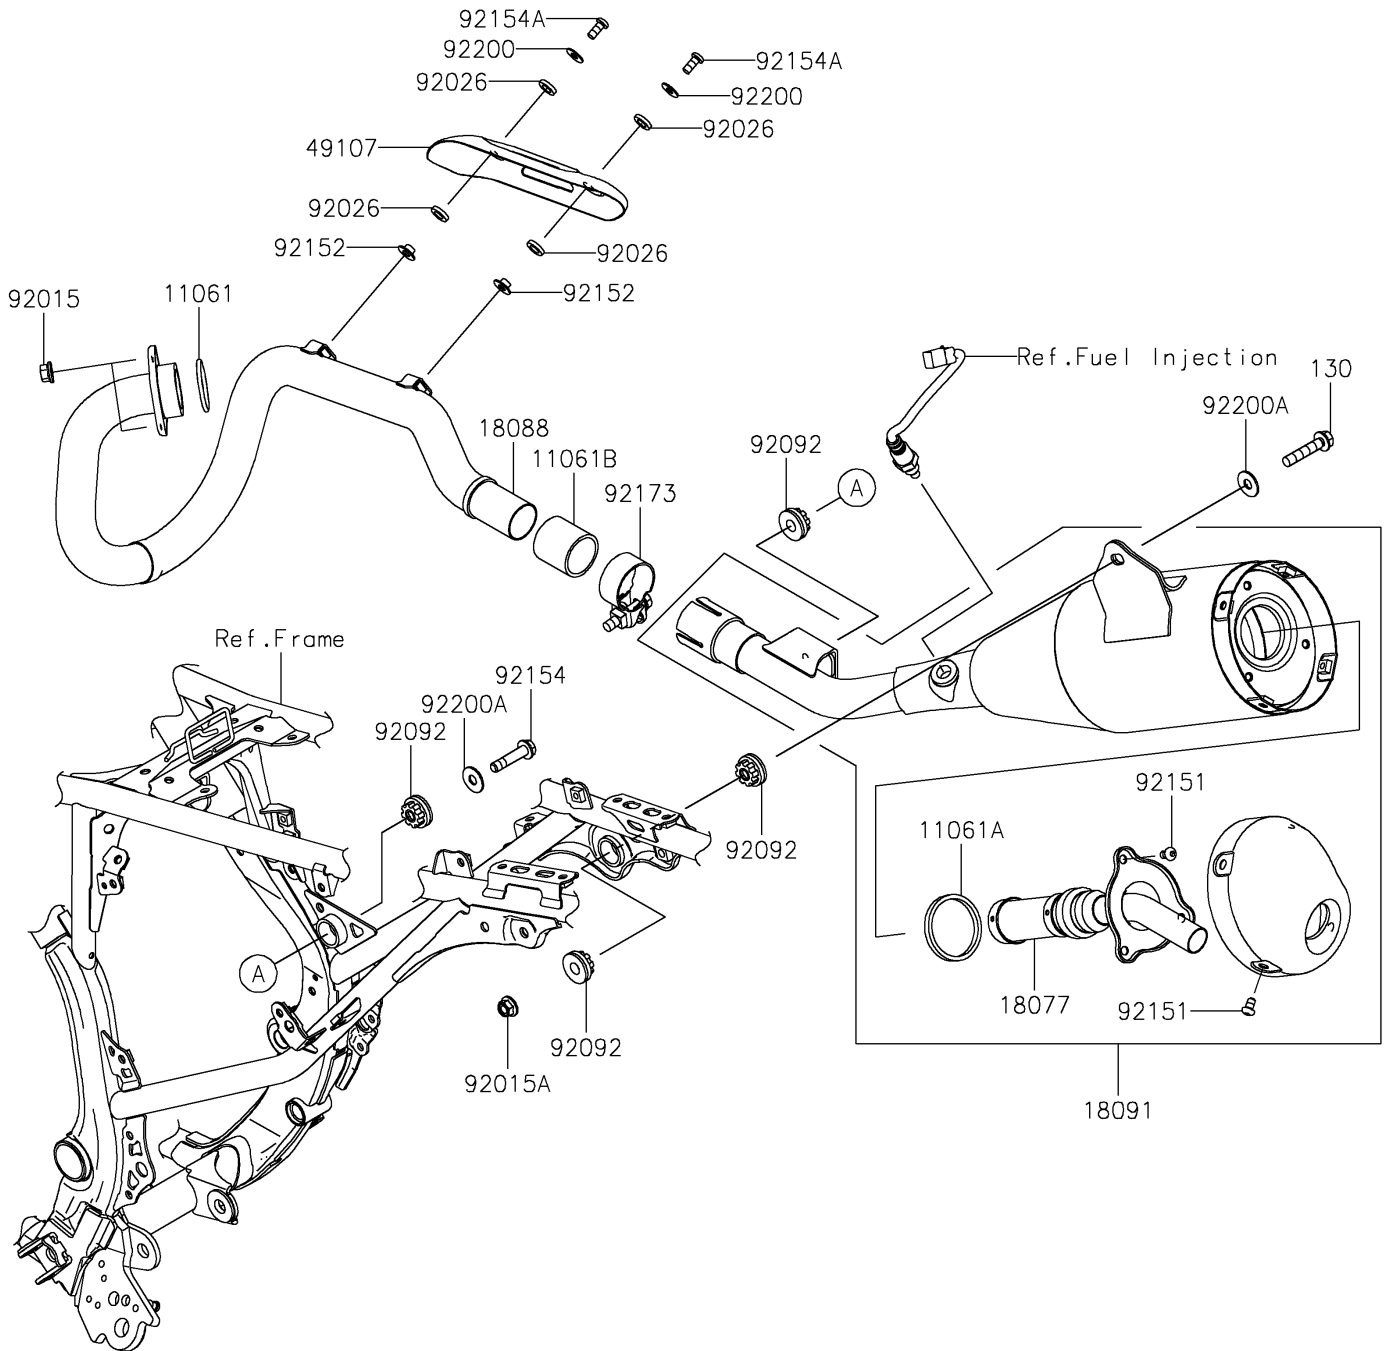

2020 KLX® 230R PARTS DIAGRAM

Muffler(s)

E1140

2020 KLX® 230R PARTS LIST

Muffler(s)

ITEM NAME	PART NUMBER	QUANTITY
GASKET,EX PIPE (Ref # 11061)	11061-0027	1
GASKET,J/P-SILENCER (Ref # 11061A)	11061-0174	1
GASKET,EXHAUST PIPE CONNECTING (Ref # 11061B)	11061-1055	1
BOLT-FLANGED,8X40 (Ref # 130)	130CA0840	1
ARRESTER-SPARK (Ref # 18077)	18077-0046	1
PIPE-EXHAUST (Ref # 18088)	18088-1453	1
BODY-COMP-MUFFLER (Ref # 18091)	18091-1164	1
COVER-EXHAUST PIPE (Ref # 49107)	49107-0813	1
NUT,8MM (Ref # 92015)	92015-1143	2
NUT,8MM (Ref # 92015A)	92015-1432	1
SPACER,8.7X15.2X3 (Ref # 92026)	92026-0868	4
BUSHING-RUBBER (Ref # 92092)	92092-0018	4
BOLT,SOCKET,6X10 (Ref # 92151)	92151-1449	7
COLLAR,6.3X8.3X6.2 (Ref # 92152)	92152-2586	2
BOLT,FLANGED,8X36 (Ref # 92154)	92154-1301	1
BOLT,6X14 (Ref # 92154A)	92154-3955	2
CLAMP (Ref # 92173)	92173-2189	1
WASHER,6.5X16X1 (Ref # 92200)	92200-1974	2
WASHER,8.5X22X1.5 (Ref # 92200A)	92200-1975	2