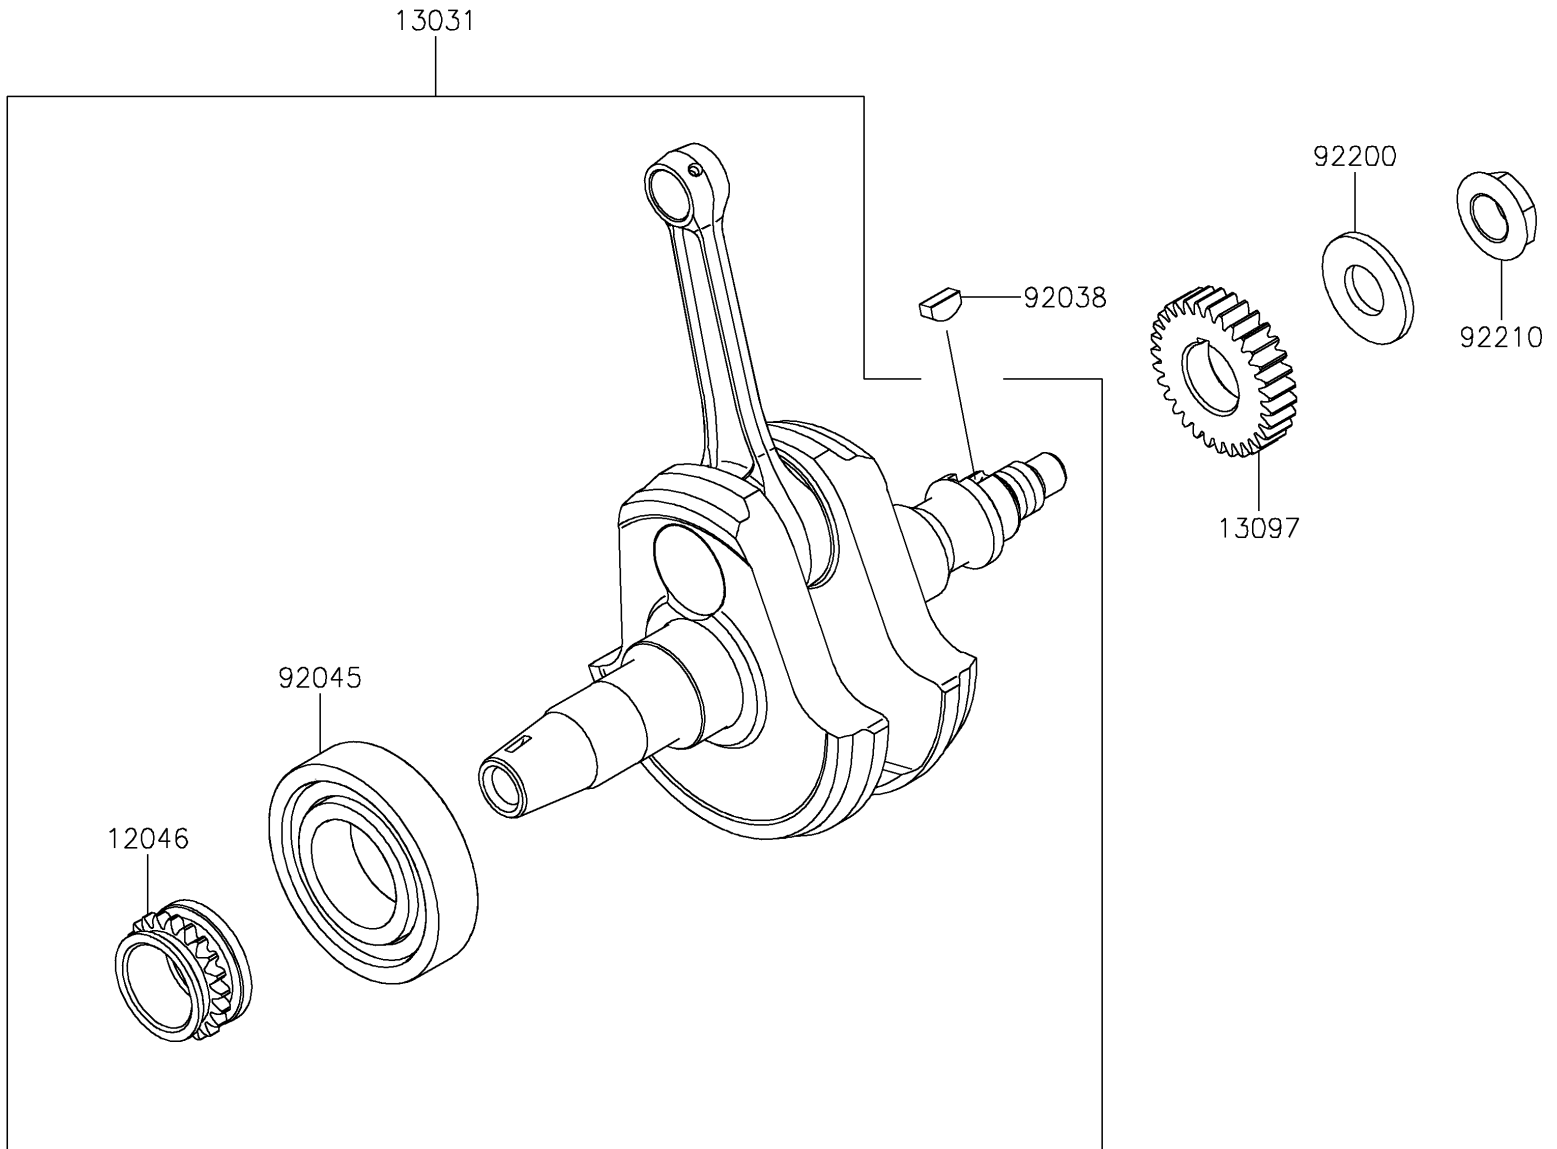

2020 KLX® 230R PARTS DIAGRAM

Crankshaft

E1321

2020 KLX® 230R PARTS LIST

Crankshaft

ITEM NAME	PART NUMBER	QUANTITY
SPROCKET,21T (Ref # 12046)	12046-0613	1
CRANKSHAFT-COMP (Ref # 13031)	13031-0909	1
GEAR-PRIMARY SPUR,31T (Ref # 13097)	13097-0603	1
KEY (Ref # 92038)	92038-1057	1
BEARING-BALL,6207CS17 (Ref # 92045)	92045-0906	1
WASHER,16.3X35X3.2 (Ref # 92200)	92200-0119	1
NUT,16MM (Ref # 92210)	92210-1538	1