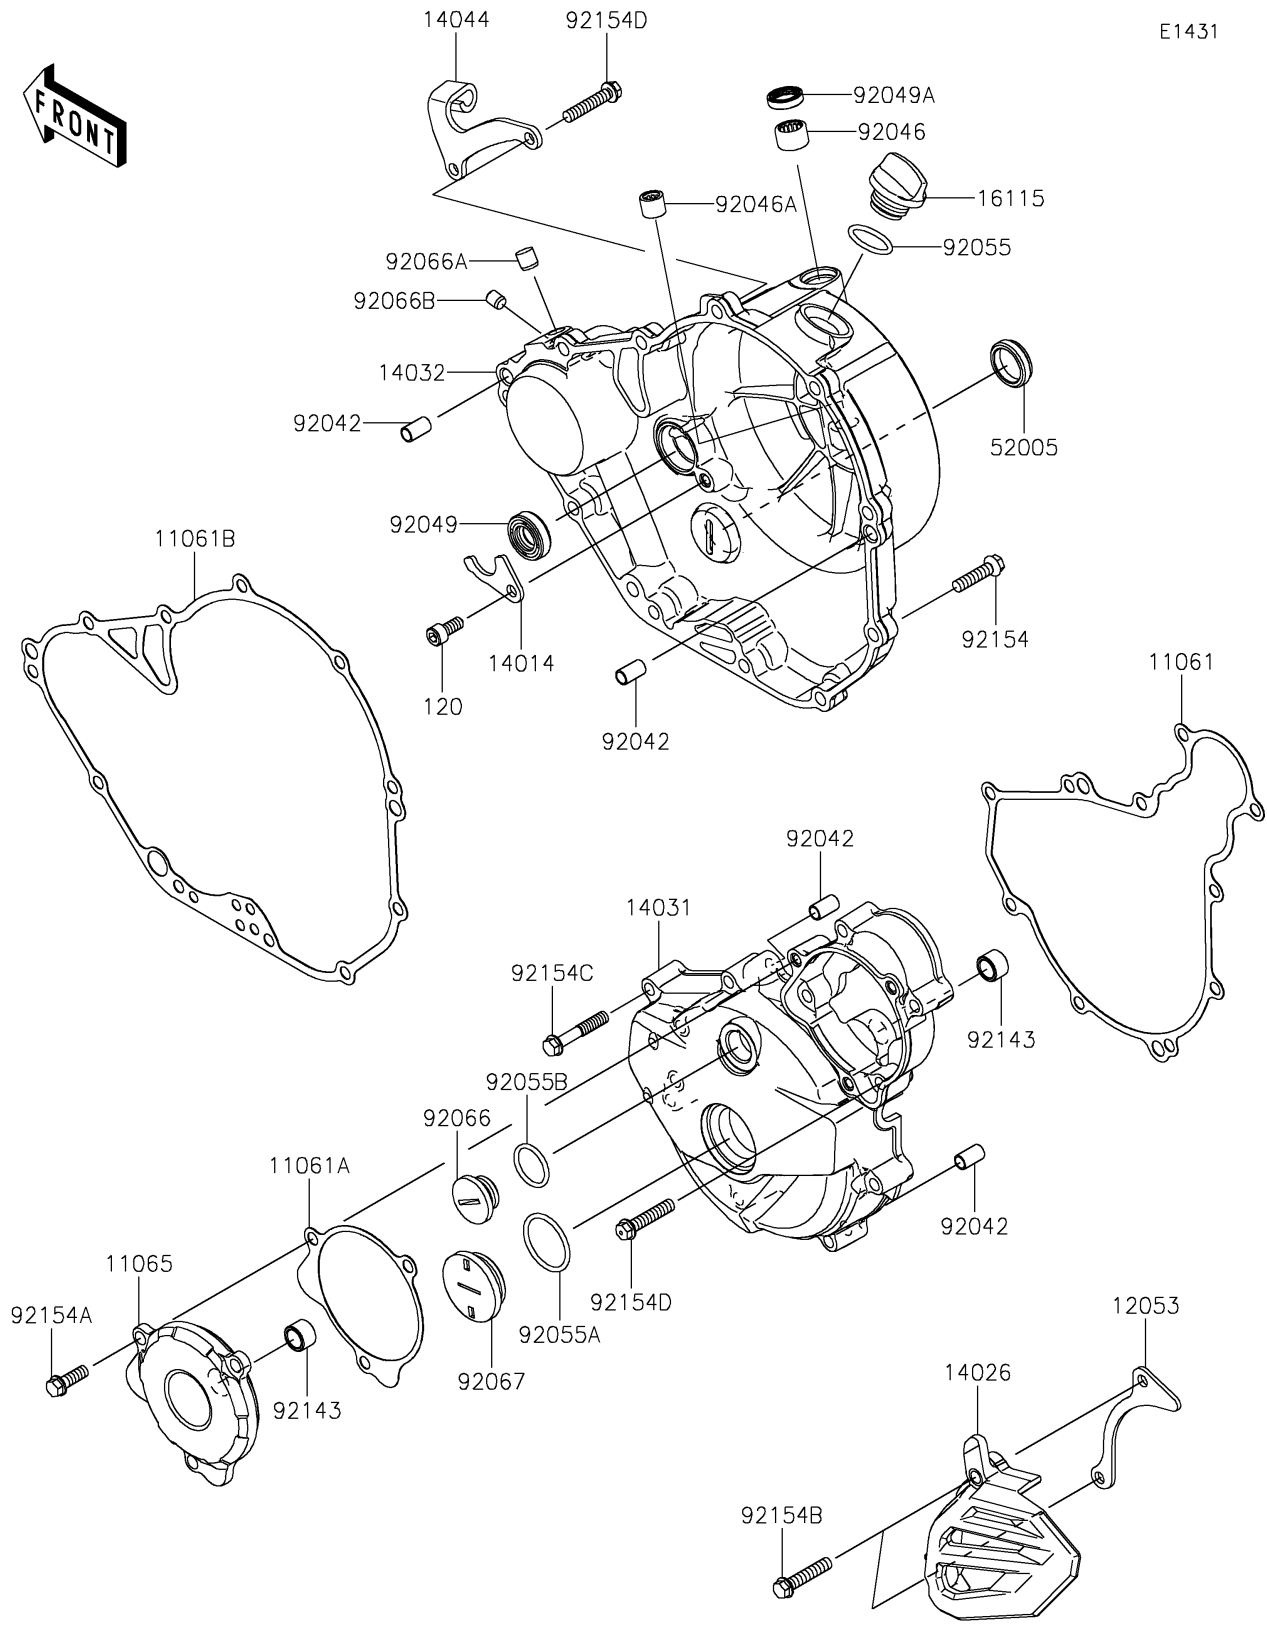

# 2020 KLX® 230R PARTS DIAGRAM

Engine Cover(s)

E1431

### Engine Cover(s)

ITEM NAME	PART NUMBER	QUANTITY
GASKET,GENERATOR COVER (Ref # 11061)	11061-1299	1
GASKET,GENERATOR COVER CAP (Ref # 11061A)	11061-1300	1
GASKET,CLUTCH COVER (Ref # 11061B)	11061-1301	1
CAP,GENERATOR COVER (Ref # 11065)	11065-1300	1
BOLT-SOCKET,6X14 (Ref # 120)	120CA0614	1
GUIDE-CHAIN (Ref # 12053)	12053-0272	1
PLATE-POSITION (Ref # 14014)	14014-0567	1
COVER-CHAIN (Ref # 14026)	14026-0146	1
COVER-GENERATOR (Ref # 14031)	14031-0633	1
COVER-CLUTCH (Ref # 14032)	14032-0657	1
HOLDER-CABLE (Ref # 14044)	14044-0573	1
CAP-OIL FILLER (Ref # 16115)	16115-1053	1
GAUGE,OIL LEVEL (Ref # 52005)	52005-1009	1
PIN,DOWEL,6.3X8X14 (Ref # 92042)	92042-007	4
BEARING-NEEDLE,HK1210FM (Ref # 92046)	92046-0034	1
BEARING-NEEDLE (Ref # 92046A)	92046-0042	1
SEAL-OIL (Ref # 92049)	92049-1191	1
SEAL-OIL,AG0353-F0 (Ref # 92049A)	92049-1262	1
RING-O,19.8MM (Ref # 92055)	92055-0844	1
RING-O,27.7X2.4 (Ref # 92055A)	92055-091	1
RING-O,20X2 (Ref # 92055B)	92055-1146	1
PLUG,COVER (Ref # 92066)	92066-0011	1
PLUG (Ref # 92066A)	92066-0796	1
PLUG,OIL LINE,7.2X8 (Ref # 92066B)	92066-1012	1
PLUG,30X8 (Ref # 92067)	92067-024	1
COLLAR (Ref # 92143)	92143-1263	2
BOLT,FLANGED,6X25 (Ref # 92154)	92154-0520	9
BOLT,FLANGED,6X18 (Ref # 92154A)	92154-1775	3
BOLT,FLANGED,6X30 (Ref # 92154B)	92154-1830	2

## 2020 KLX® 230R PARTS LIST

### Engine Cover(s)

ITEM NAME	PART NUMBER	QUANTITY
BOLT,FLANGED,6X35 (Ref # 92154C)	92154-2100	8
BOLT,FLANGED,6X30 (Ref # 92154D)	92154-4061	4