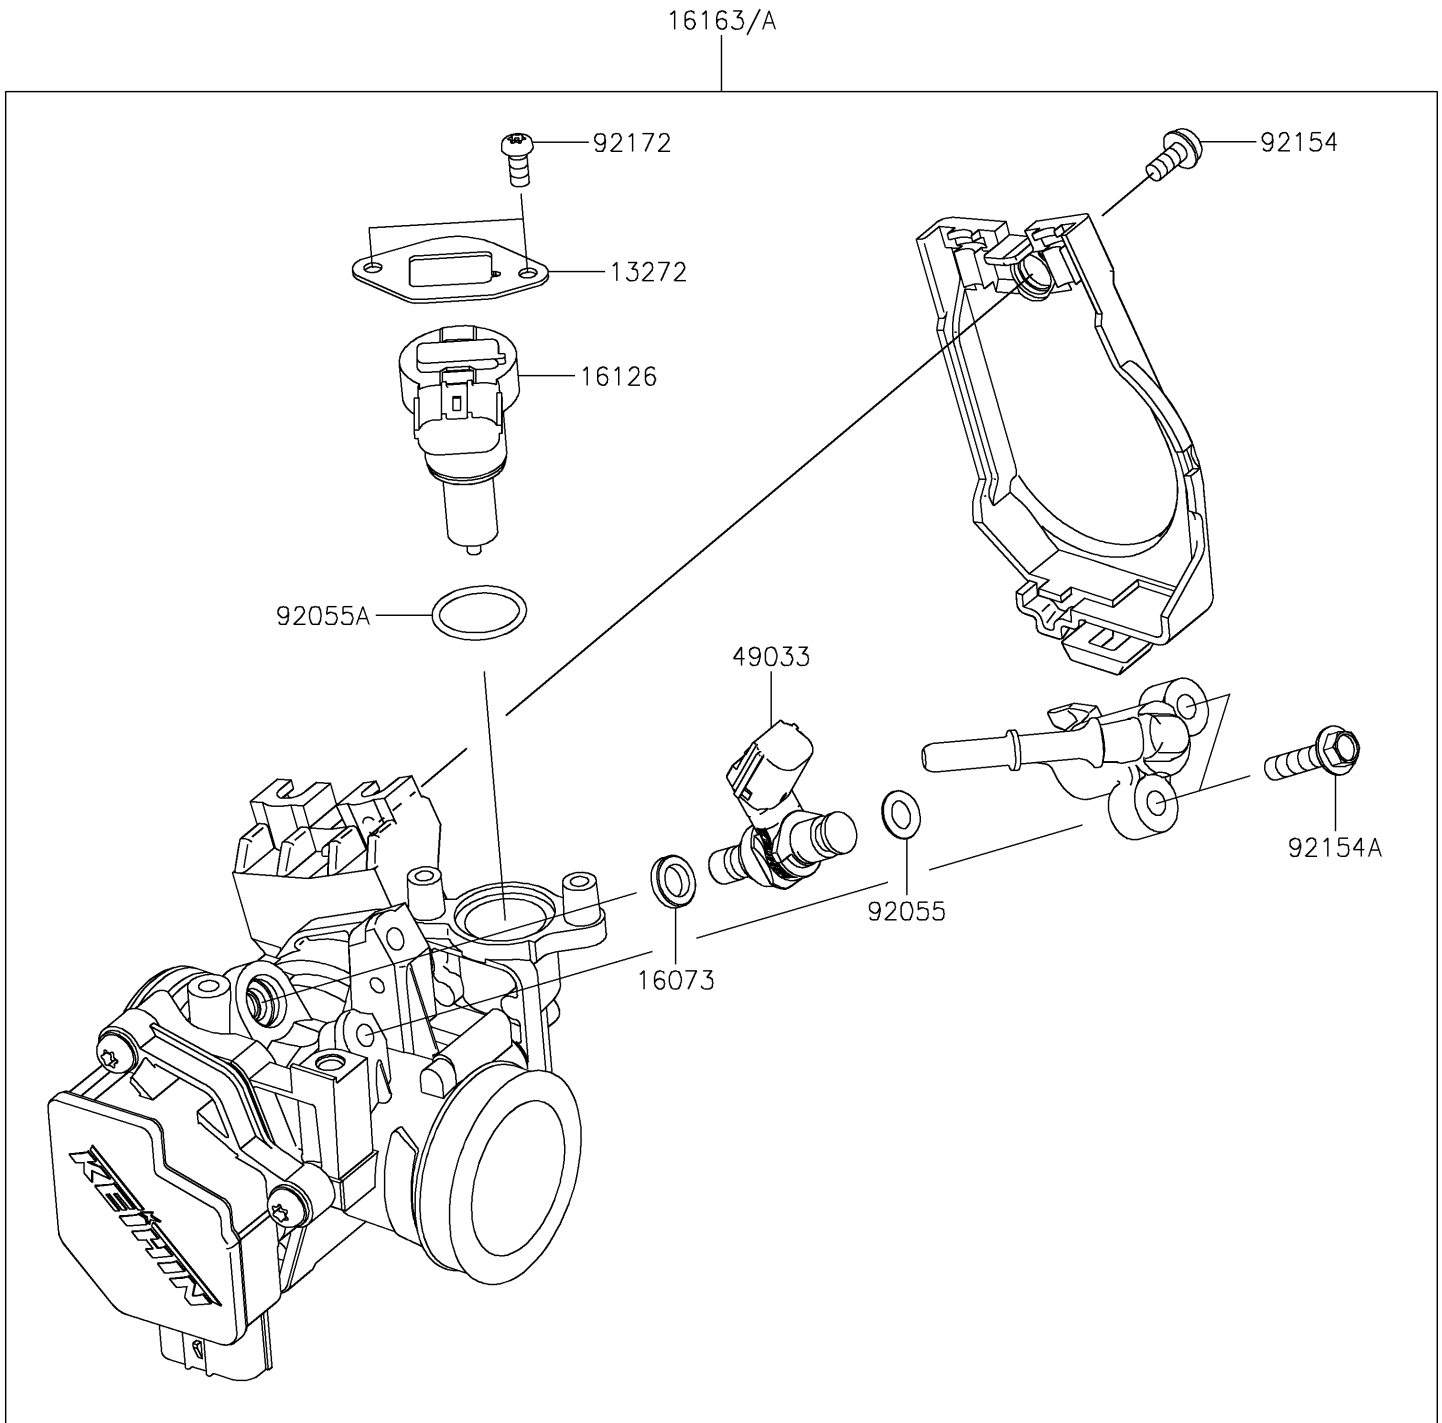

# 2020 KLX® 230R PARTS DIAGRAM

Throttle

E1510

## 2020 KLX® 230R PARTS LIST

### Throttle

ITEM NAME	PART NUMBER	QUANTITY
PLATE (Ref # 13272)	13272-1862	1
INSULATOR (Ref # 16073)	16073-0821	1
VALVE,ISC (Ref # 16126)	16126-0729	1
THROTTLE-ASSY (Ref # 16163)	16163-0951	1
THROTTLE-ASSY (Ref # 16163A)	16163-0990	1
NOZZLE-INJECTION (Ref # 49033)	49033-0031	1
RING-O,6.3X2.2 (Ref # 92055)	92055-0821	1
RING-O (Ref # 92055A)	92055-0826	1
BOLT (Ref # 92154)	92154-0133	1
BOLT,FLANGED,5X20 (Ref # 92154A)	92154-1559	2
SCREW,TORX (Ref # 92172)	92172-0903	2