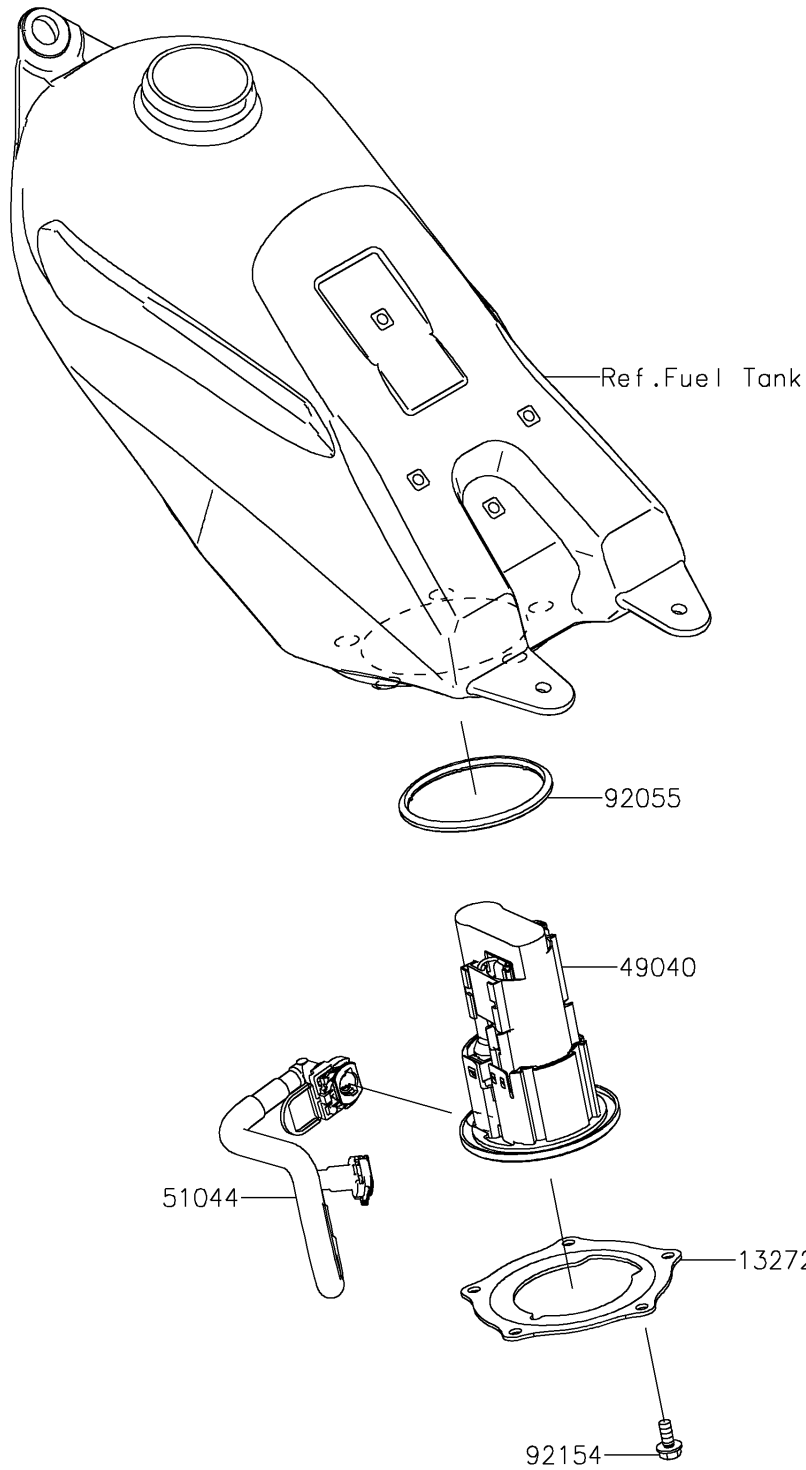

2020 KLX® 230R PARTS DIAGRAM

Fuel Pump

E1520

2020 KLX® 230R PARTS LIST

Fuel Pump

| ITEM NAME | PART NUMBER | QUANTITY |
|---------------------------------|-------------|----------|
| PLATE,FUEL PUMP (Ref # 13272) | 13272-2614 | 1 |
| PUMP-FUEL (Ref # 49040) | 49040-0780 | 1 |
| TUBE-ASSY,FUEL (Ref # 51044) | 51044-0903 | 1 |
| RING-O,FUEL PUMP (Ref # 92055) | 92055-0920 | 1 |
| BOLT,FLANGED,6X14 (Ref # 92154) | 92154-3963 | 5 |