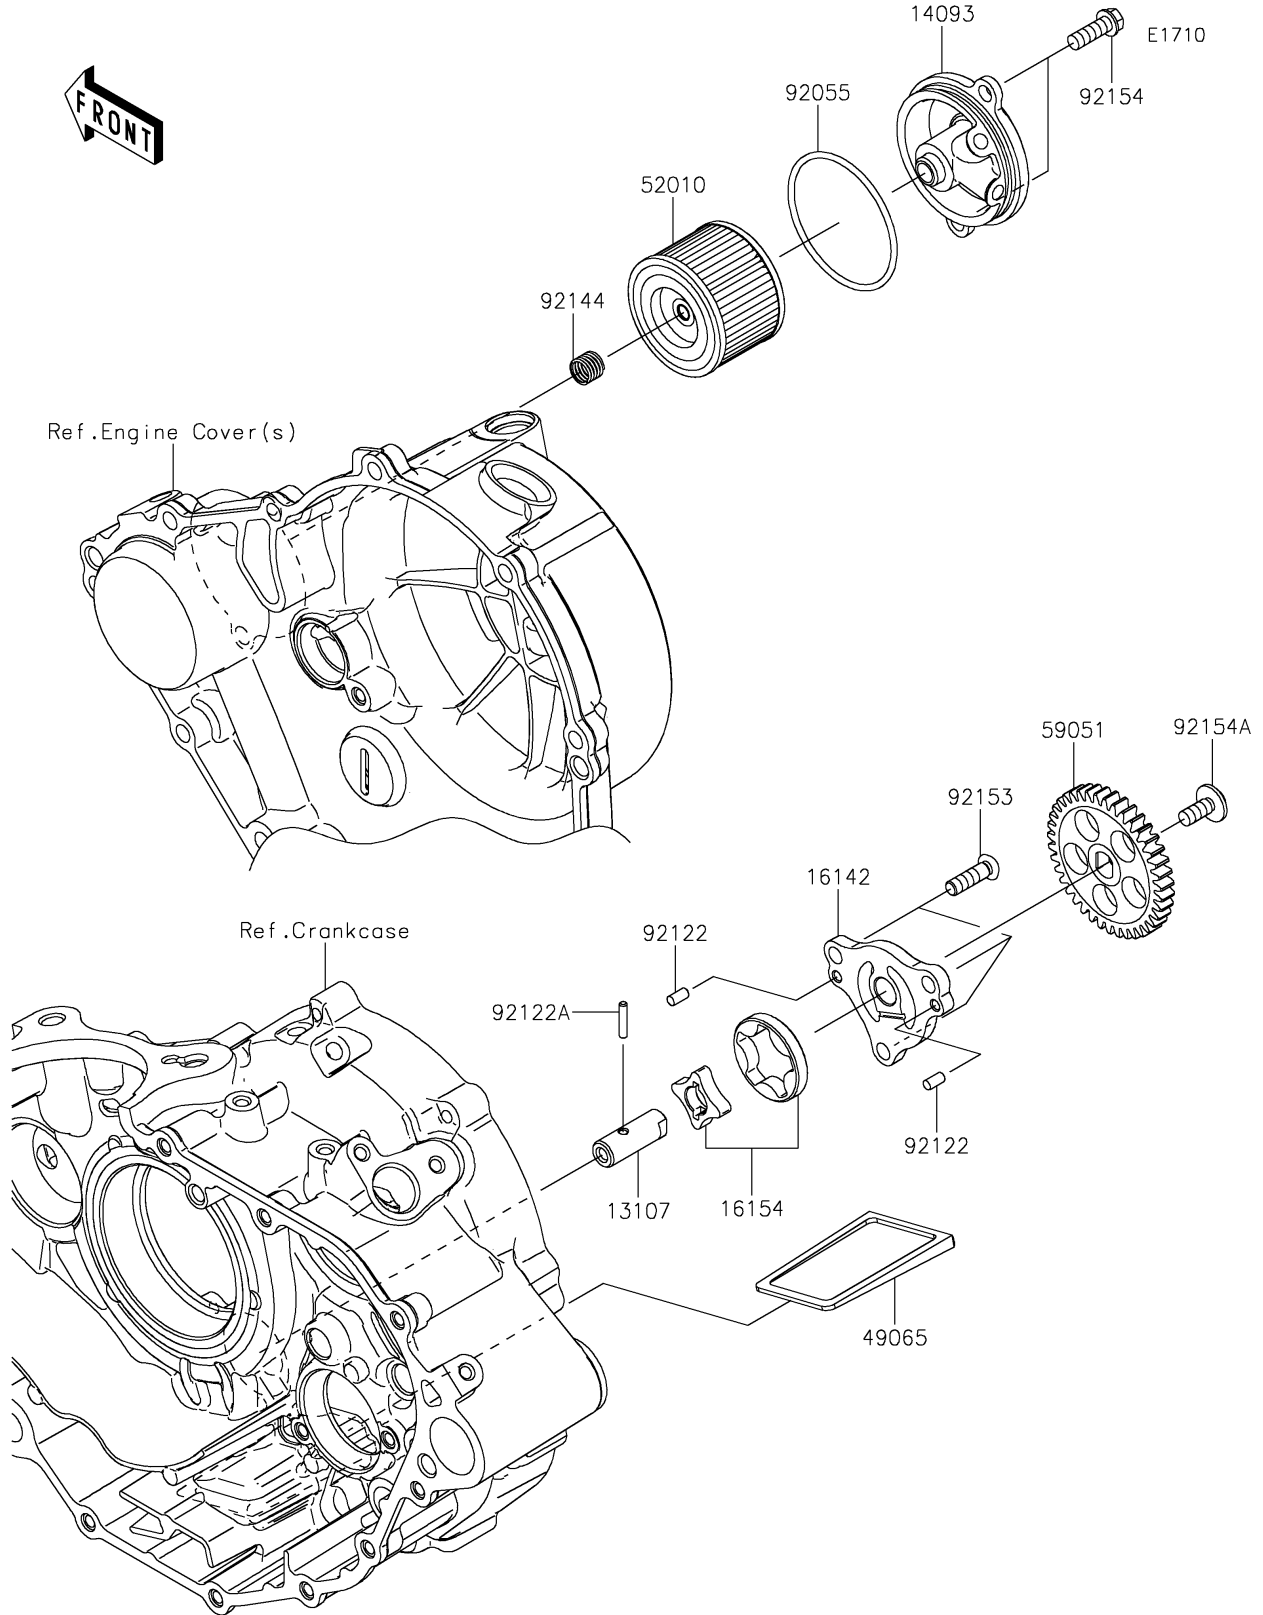

2020 KLX® 230R PARTS DIAGRAM

Oil Pump

2020 KLX® 230R PARTS LIST

Oil Pump

ITEM NAME	PART NUMBER	QUANTITY
SHAFT,OIL PUMP (Ref # 13107)	13107-0891	1
COVER,OIL FILTER (Ref # 14093)	14093-0786	1
COVER-PUMP,OIL (Ref # 16142)	16142-0760	1
ROTOR-PUMP (Ref # 16154)	16154-0747	1
FILTER-OIL (Ref # 49065)	49065-1058	1
ELEMENT-OIL FILTER (Ref # 52010)	52010-1053	1
GEAR-SPUR,39T (Ref # 59051)	59051-0819	1
RING-O,52.6X2.4 (Ref # 92055)	92055-1577	1
ROLLER,4X8 (Ref # 92122)	92122-0557	2
ROLLER,3X15.8 (Ref # 92122A)	92122-1126	1
SPRING (Ref # 92144)	92144-1761	1
BOLT,TORX,6X20 (Ref # 92153)	92153-1653	3
BOLT,FLANGED,6X18 (Ref # 92154)	92154-1775	2
BOLT,SOCKET,6X14 (Ref # 92154A)	92154-2731	1