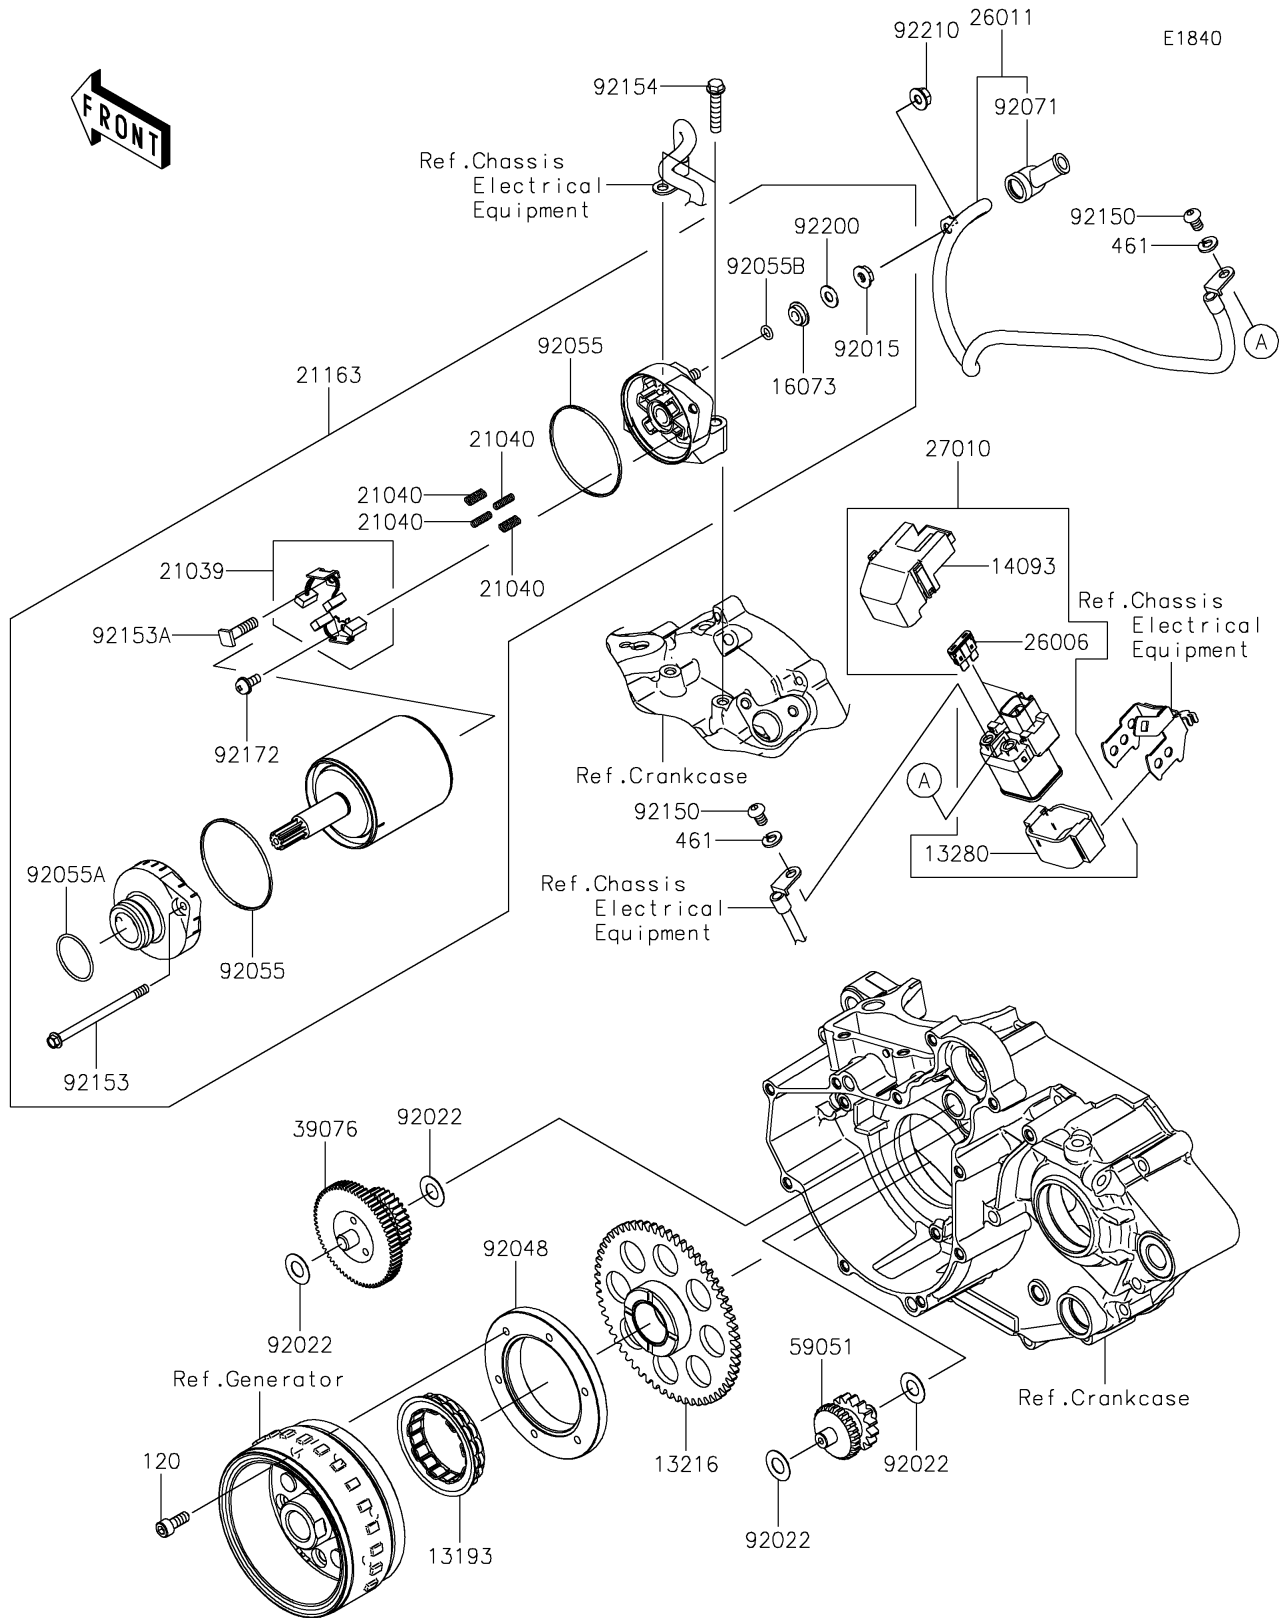

2020 KLX® 230R PARTS DIAGRAM

Starter Motor

2020 KLX® 230R PARTS LIST

Starter Motor

ITEM NAME	PART NUMBER	QUANTITY
BOLT-SOCKET,6X16 (Ref # 120)	120CA0616	6
CLUTCH-ASSY-ONEWAY (Ref # 13193)	13193-0007	1
GEAR-COMP,ONEWAY CLUTCH (Ref # 13216)	13216-0900	1
HOLDER (Ref # 13280)	13280-0710	1
COVER (Ref # 14093)	14093-0199	1
INSULATOR (Ref # 16073)	16073-0053	1
BRUSH,CARBON (Ref # 21039)	21039-0004	1
SPRING-BRUSH (Ref # 21040)	21040-0003	4
STARTER-ELECTRIC (Ref # 21163)	21163-0783	1
FUSE,BLADE,30A,GREEN (Ref # 26006)	26006-1006	2
WIRE-LEAD (Ref # 26011)	26011-0890	1
SWITCH (Ref # 27010)	27010-0754	1
LIMITER,STARTER IDLE GEAR (Ref # 39076)	39076-0020	1
WASHER-SPRING,6MM (Ref # 461)	461DB0600	2
GEAR-SPUR,IDLER (Ref # 59051)	59051-0824	1
NUT,STARTER MOTOR (Ref # 92015)	92015-1476	1
WASHER,10.2X20X0.5 (Ref # 92022)	92022-1649	4
RACE,ONEWAY CLUTCH (Ref # 92048)	92048-0030	1
RING-O (Ref # 92055)	92055-0136	2
RING-O (Ref # 92055A)	92055-1276	1
RING-O,4.5X2.0 (Ref # 92055B)	92055-1370	1
GROMMET (Ref # 92071)	92071-0024	1
BOLT,6X10 (Ref # 92150)	92150-1577	2
BOLT (Ref # 92153)	92153-1850	2
BOLT (Ref # 92153A)	92153-1866	1
BOLT,FLANGED,6X30 (Ref # 92154)	92154-1773	2
SCREW (Ref # 92172)	92172-0334	1
WASHER (Ref # 92200)	92200-0386	1
NUT,6MM (Ref # 92210)	92210-0188	1