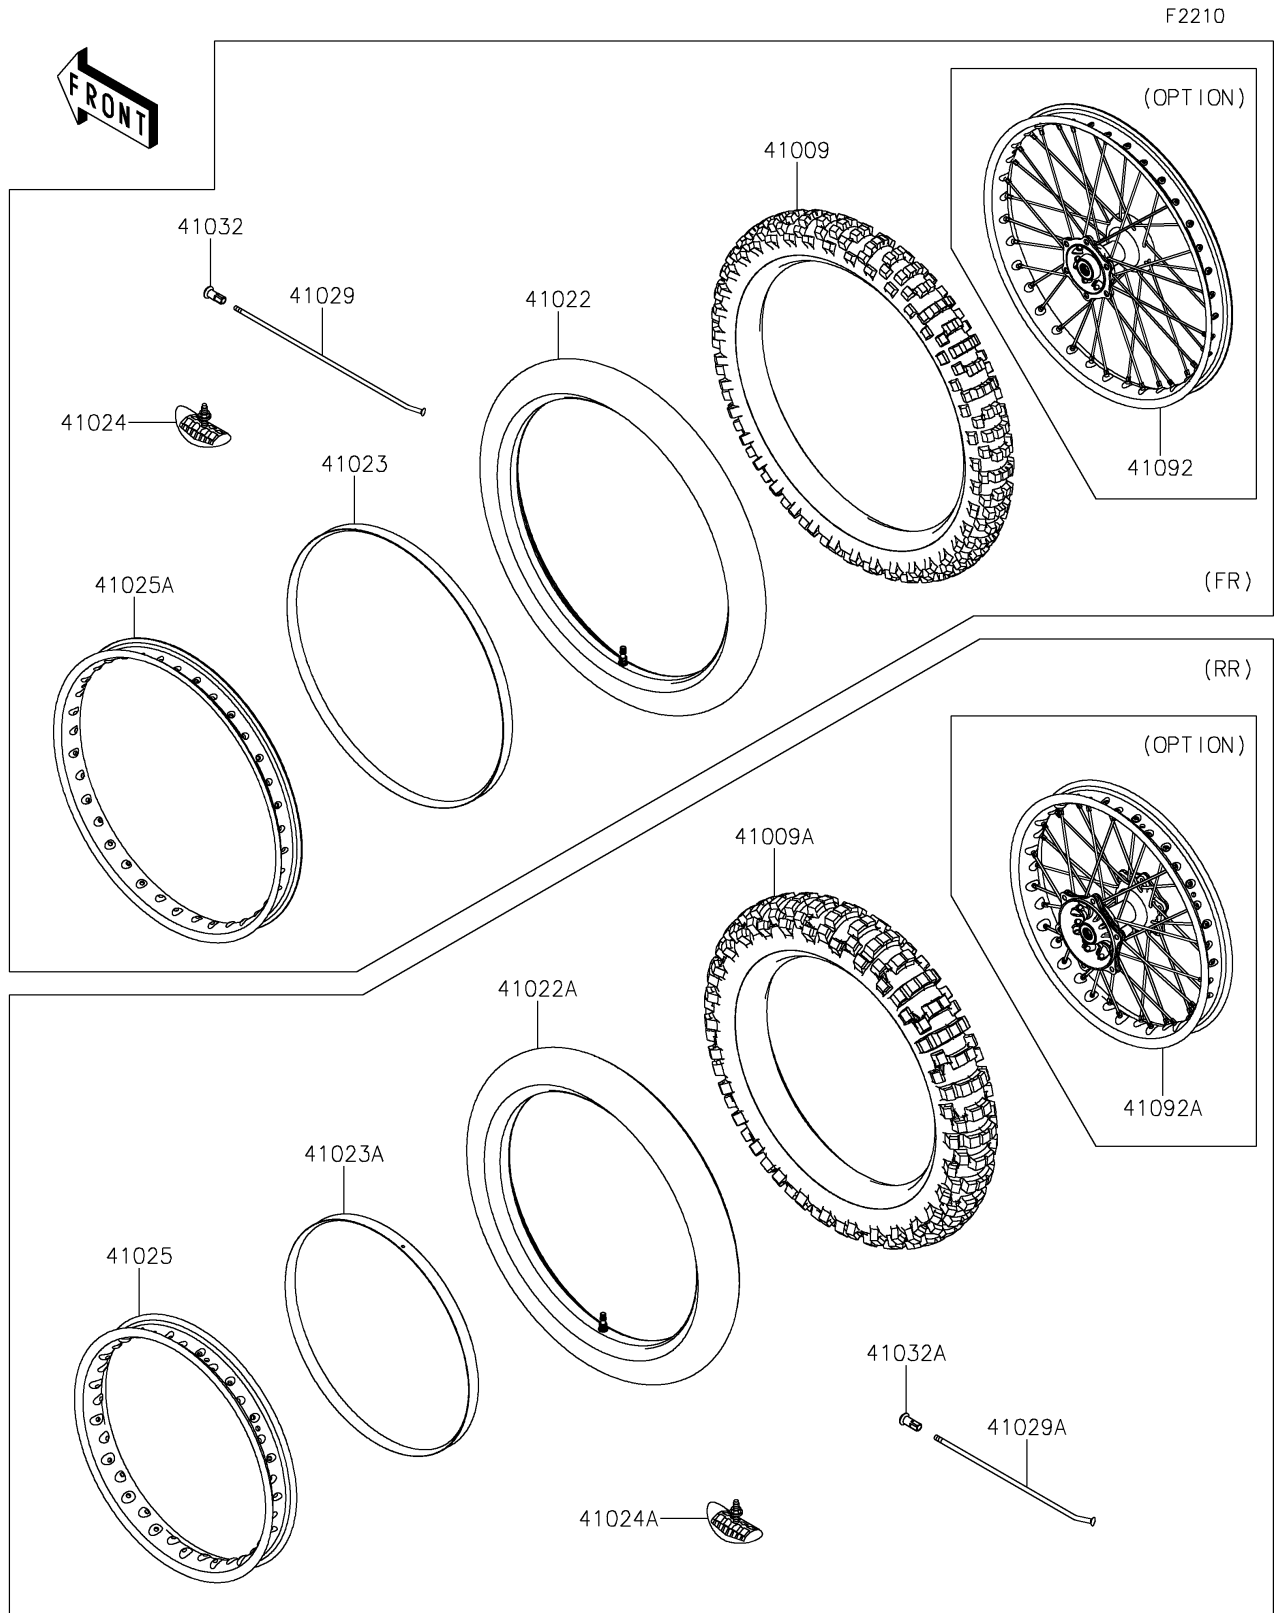

2020 KLX® 230R PARTS DIAGRAM

Wheels/Tires

2020 KLX® 230R PARTS LIST

Wheels/Tires

ITEM NAME	PART NUMBER	QUANTITY
TIRE,FR,80/100-21 51M,D952F (Ref # 41009)	41009-0813	1
TIRE,RR,100/100-18 59M,D952 (Ref # 41009A)	41009-0814	1
TUBE-TIRE,FR (Ref # 41022)	41022-0110	1
TUBE-TIRE,RR (Ref # 41022A)	41022-0111	1
BAND-RIM,FR,2.75-21 (Ref # 41023)	41023-0028	1
BAND-RIM,RR,4.10-18 (Ref # 41023A)	41023-0029	1
STOPPER-RIM,1.60-M(DUNLOP) (Ref # 41024)	41024-010	1
STOPPER-RIM,1.85-M(DUNLOP) (Ref # 41024A)	41024-011	1
RIM,RR,18X1.85,SILVER (Ref # 41025)	41025-0399-WA	1
RIM,FR,21X1.60,SILVER (Ref # 41025A)	41025-0400-WA	1
SPOKE-INNER,225.5MMX162D (Ref # 41029)	41029-0105	36
SPOKE-INNER,186.5MMX162D (Ref # 41029A)	41029-0106	36
NIPPLE-SPOKE (Ref # 41032)	41032-0010	36
NIPPLE-SPOKE (Ref # 41032A)	41032-0013	36
WHEEL-SUB ASSY,FR,SILVER (Ref # 41092)	41092-0041-WA	1
WHEEL-SUB ASSY,RR,SILVER (Ref # 41092A)	41092-0042-WA	1