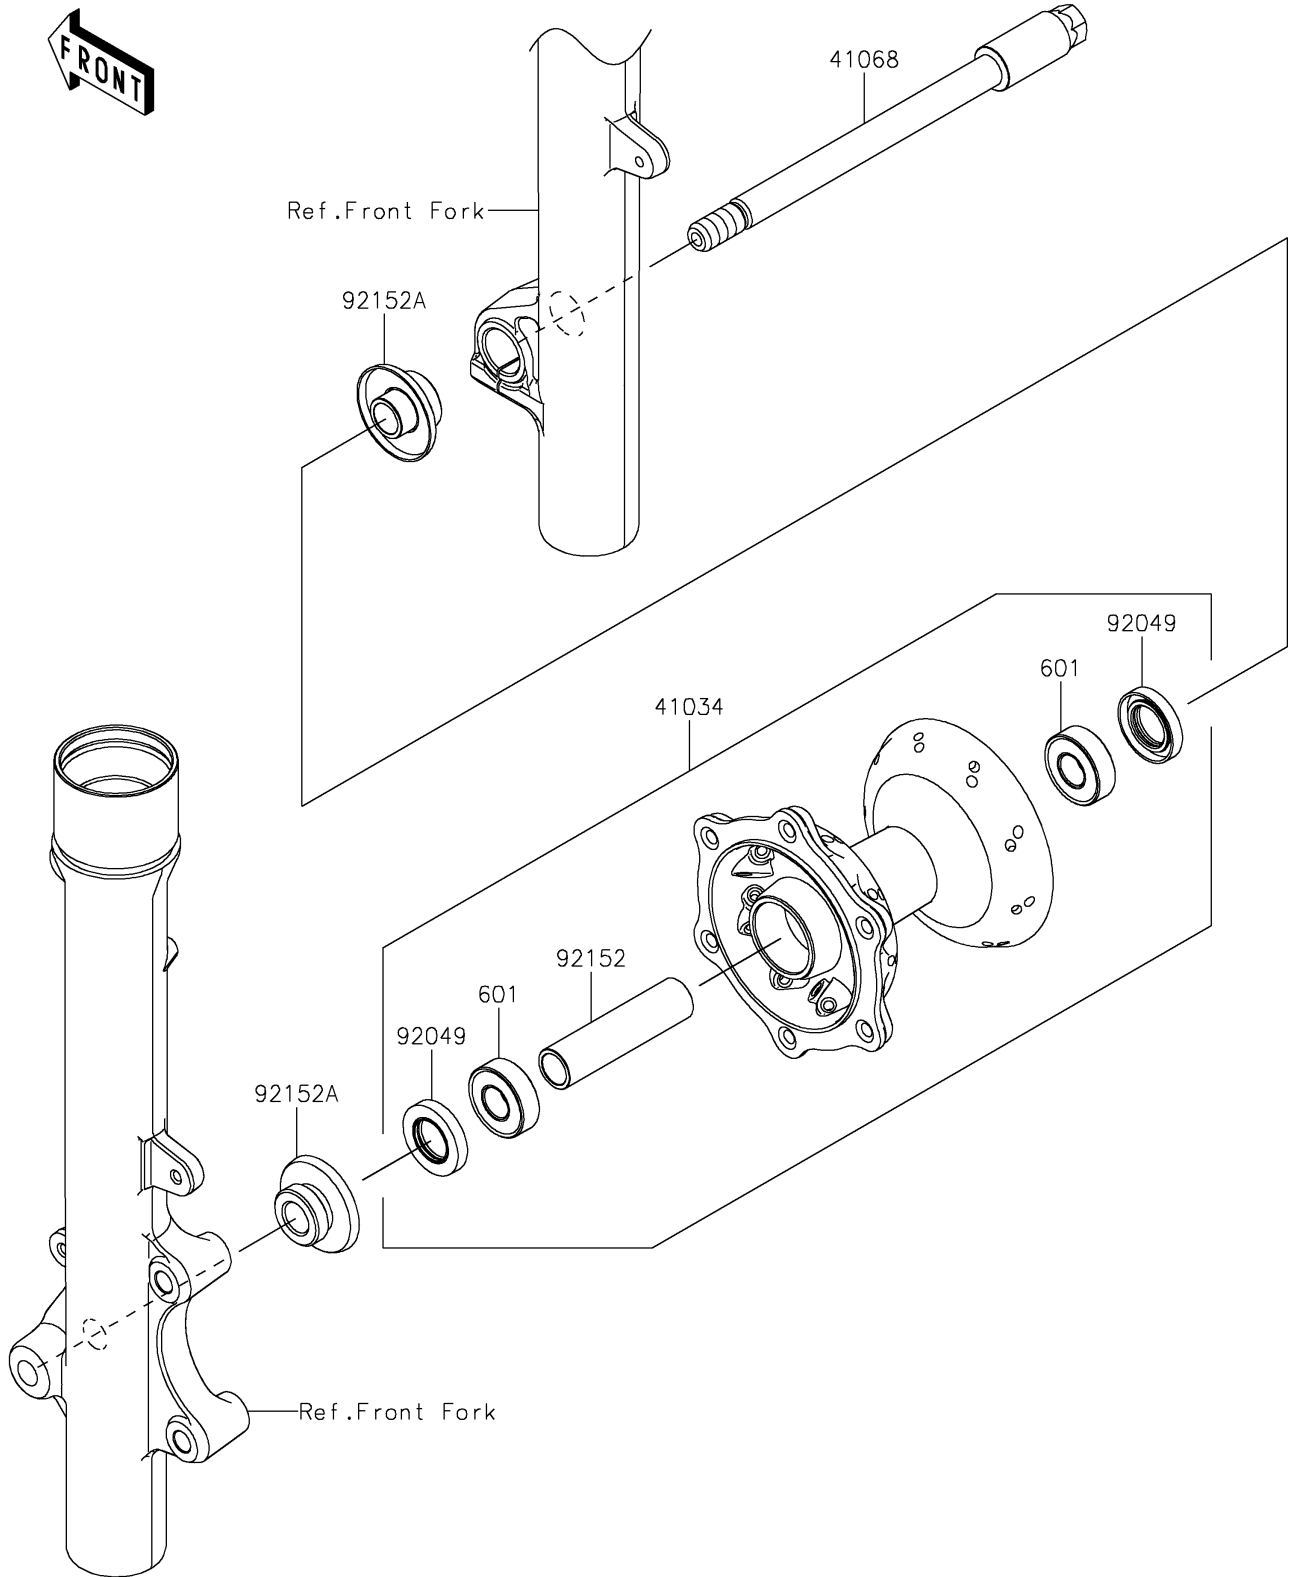

2020 KLX® 230R PARTS DIAGRAM

Front Hub

F2230

2020 KLX® 230R PARTS LIST

Front Hub

ITEM NAME	PART NUMBER	QUANTITY
DRUM-ASSY,FR (Ref # 41034)	41034-0600	1
AXLE,FR,15X188 (Ref # 41068)	41068-0646	1
BEARING-BALL (Ref # 601)	601B6202UU	2
SEAL-OIL (Ref # 92049)	92049-0114	2
COLLAR,15.2X20X9 (Ref # 92152)	92152-2543	1
COLLAR (Ref # 92152A)	92152-2544	2