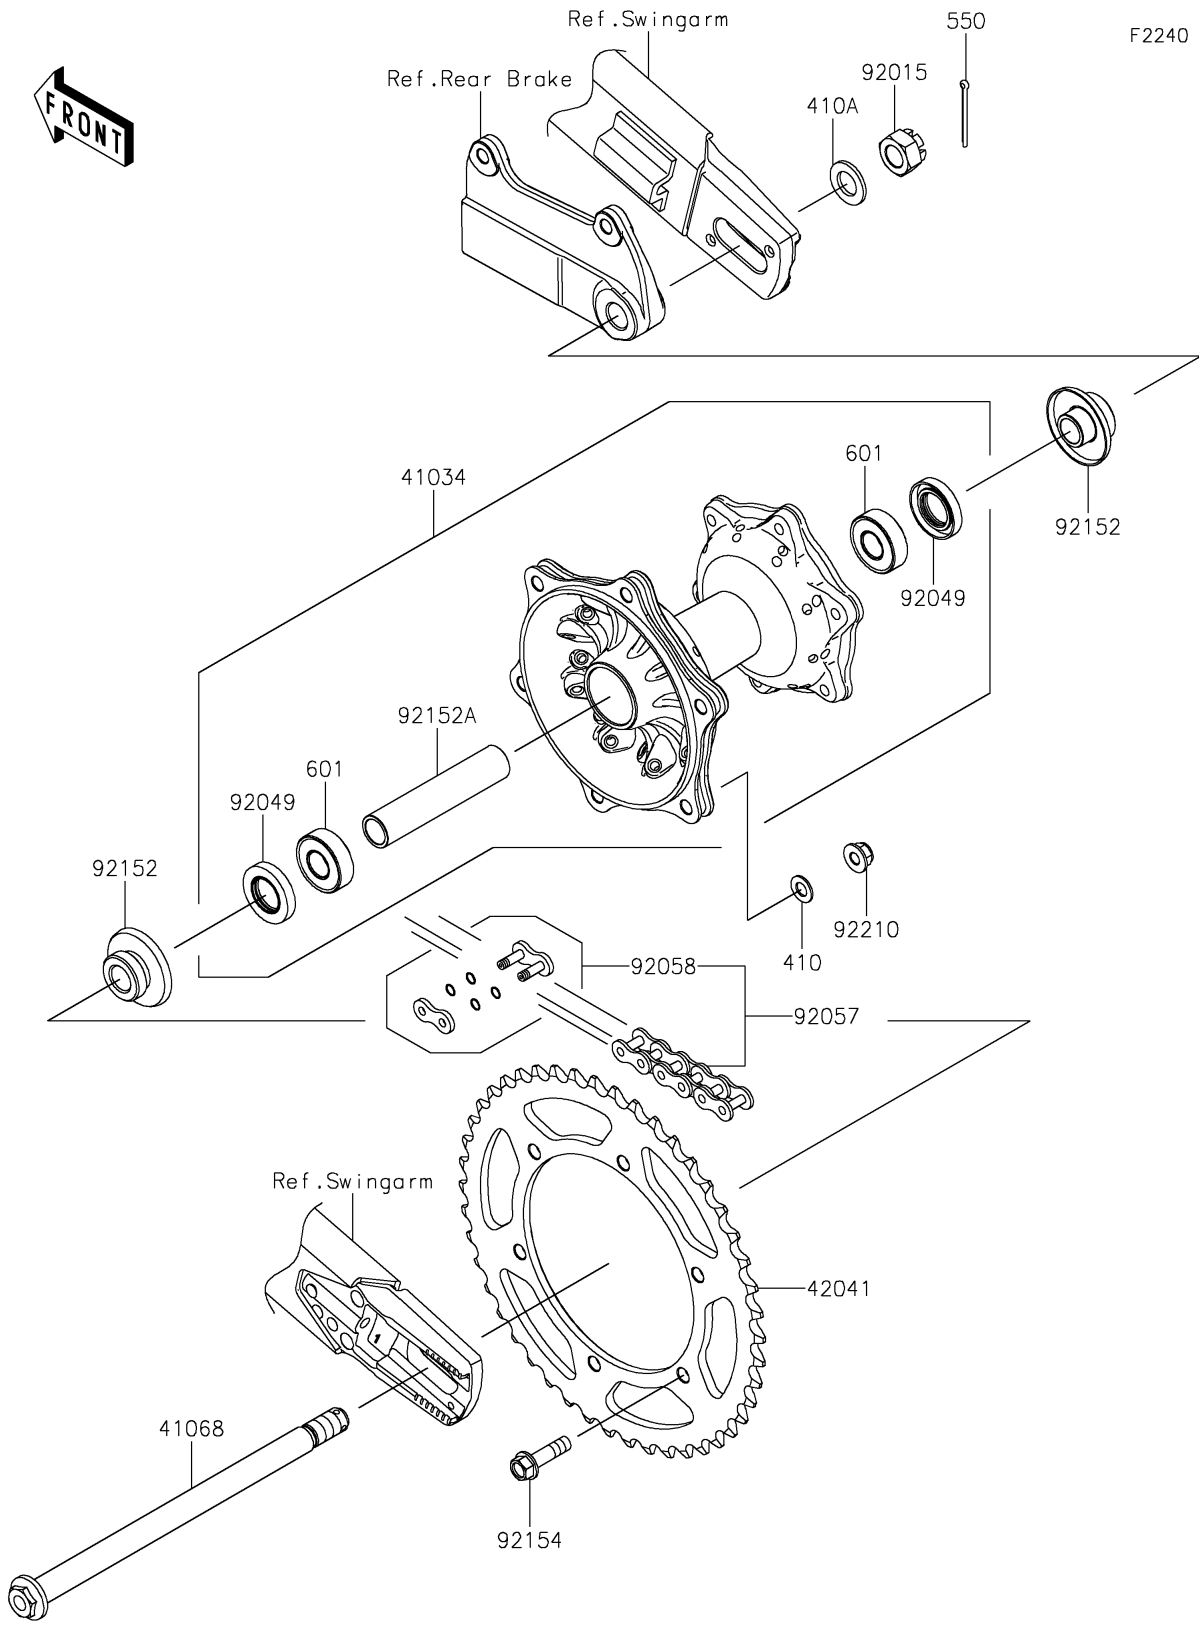

2020 KLX® 230R PARTS DIAGRAM

Rear Hub

2020 KLX® 230R PARTS LIST

Rear Hub

ITEM NAME	PART NUMBER	QUANTITY
WASHER-PLAIN-SMALL,8MM (Ref # 410)	410AA0800	6
DRUM-ASSY,RR (Ref # 41034)	41034-0601	1
AXLE,RR,15X244 (Ref # 41068)	41068-0647	1
WASHER-PLAIN-SMALL,14MM (Ref # 410A)	410AA1400	1
SPROCKET-HUB,46T (Ref # 42041)	42041-0171	1
PIN-COTTER,3.0X35 (Ref # 550)	550AA3035	1
BEARING-BALL (Ref # 601)	601B6202UU	2
NUT,CASTLE,14MM (Ref # 92015)	92015-1765	1
SEAL-OIL (Ref # 92049)	92049-0114	2
CHAIN,DRIVE,520VF2X106L (Ref # 92057)	92057-0800	1
JOINT-CHAIN (Ref # 92058)	92058-0069	1
COLLAR (Ref # 92152)	92152-2544	2
COLLAR,15.2X20X96.2 (Ref # 92152A)	92152-2546	1
BOLT,FLANGED,8X30 (Ref # 92154)	92154-3918	6
NUT,8MM (Ref # 92210)	92210-0570	6