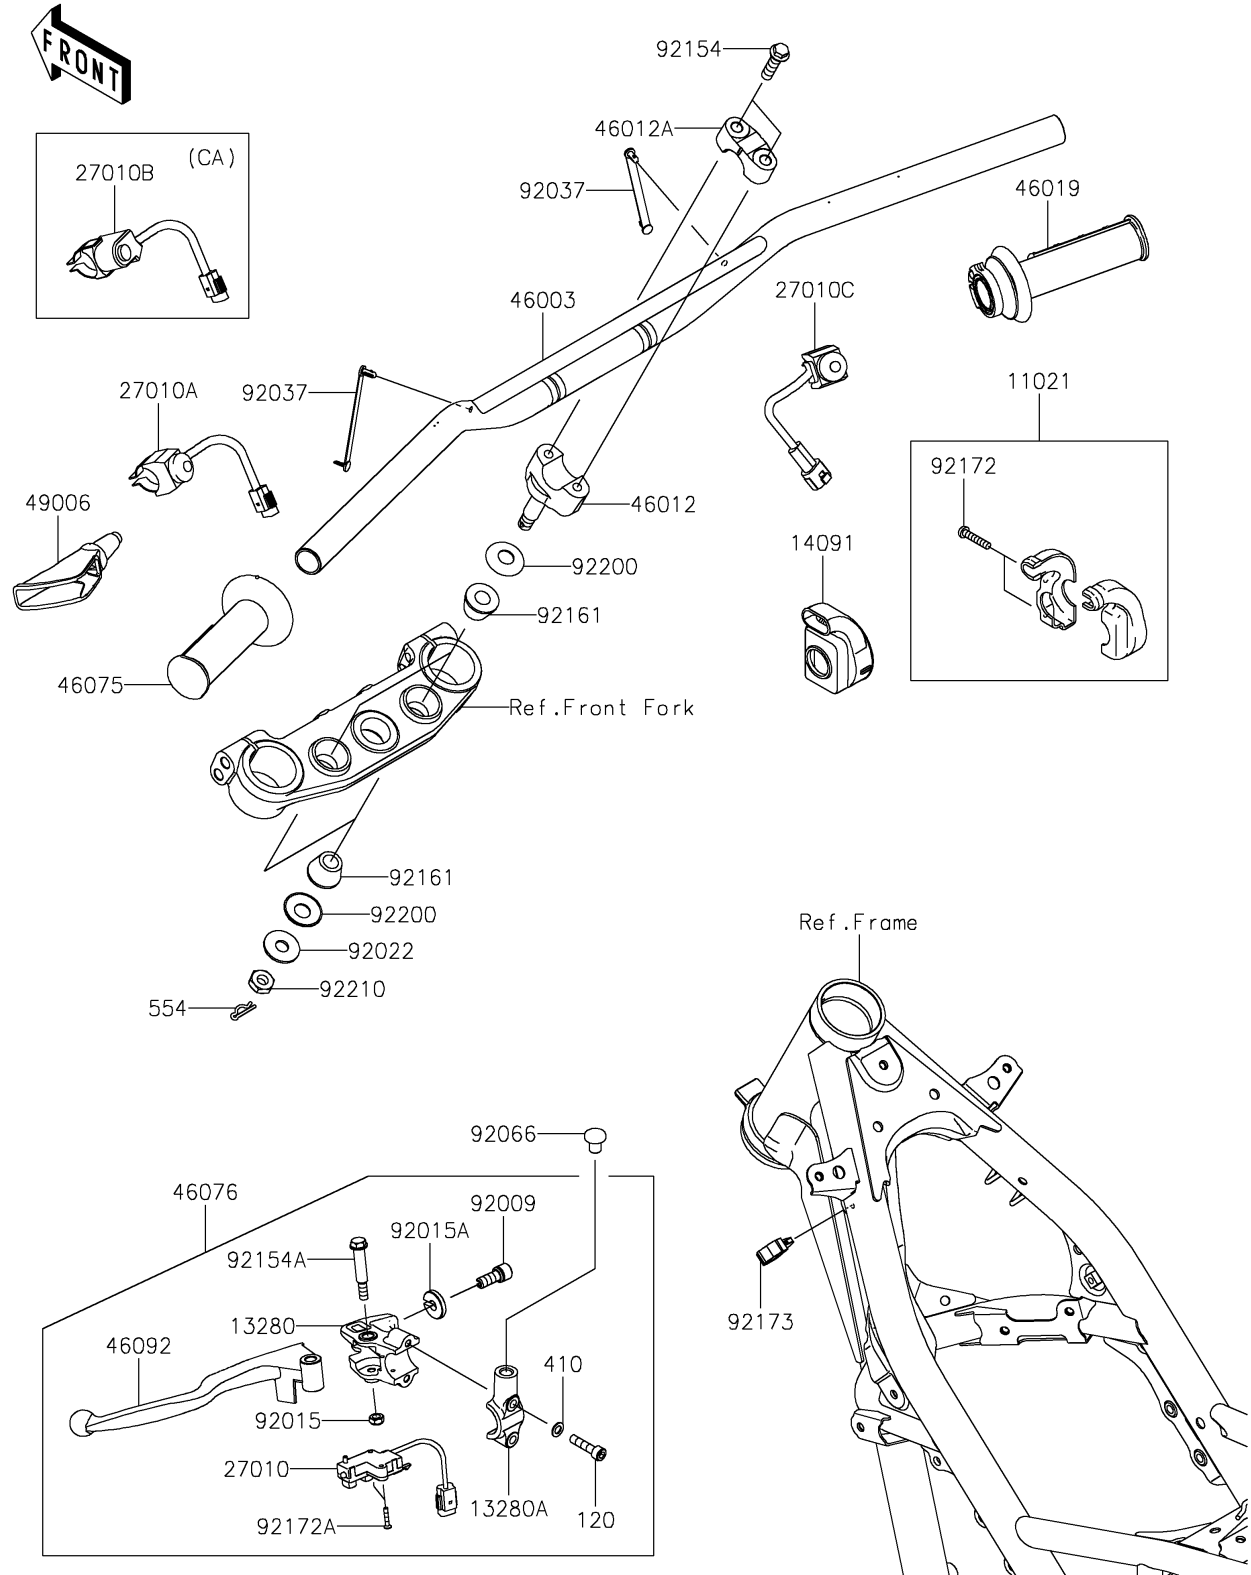

2020 KLX® 230R PARTS DIAGRAM

Handlebar

F2310

2020 KLX® 230R PARTS LIST

Handlebar

ITEM NAME	PART NUMBER	QUANTITY
CASE-ASSY,THROTTLE (Ref # 11021)	11021-0035	1
BOLT-SOCKET,6X25 (Ref # 120)	120CB0625	2
HOLDER,LEVER (Ref # 13280)	13280-0929	1
HOLDER,MIRROR (Ref # 13280A)	13280-0930	1
COVER,THROTTLE CASE (Ref # 14091)	14091-0182	1
SWITCH,CLUTCH (Ref # 27010)	27010-0905	1
SWITCH,ENGINE STOP (Ref # 27010A)	27010-0926	1
SWITCH,ENGINE STOP (Ref # 27010B)	27010-0927	1
SWITCH,ENGINE START (Ref # 27010C)	27010-0928	1
WASHER-PLAIN-SMALL,6MM (Ref # 410)	410AB0600	2
HANDLE,P.SILVER (Ref # 46003)	46003-0723-458	1
HOLDER-HANDLE,LWR,P.SILVER (Ref # 46012)	46012-0075-458	2
HOLDER-HANDLE,UPP,P.SILVER (Ref # 46012A)	46012-0380-458	2
GRIP-ASSY,THROTTLE (Ref # 46019)	46019-0041	1
GRIP,LH (Ref # 46075)	46075-0072	1
LEVER-ASSY-GRIP,CLUTCH (Ref # 46076)	46076-0158	1
LEVER-GRIP,CLUTCH (Ref # 46092)	46092-0576	1
BOOT,LEVER HOLDER (Ref # 49006)	49006-0080	1
PIN-SNAP (Ref # 554)	554DA0800	2
SCREW,CABLE ADJUST,8MM,BLACK (Ref # 92009)	92009-1134	1
NUT,LOCK,6MM,BLACK (Ref # 92015)	92015-1191	1
NUT,CABLE ADJUST LOCK,8MM,BLK (Ref # 92015A)	92015-1197	1
WASHER,10.2X28X2 (Ref # 92022)	92022-1088	2
CLAMP,SPEED,L=80.5 (Ref # 92037)	92037-1903	2
PLUG (Ref # 92066)	92066-1348	1
BOLT,FLANGED,8X30 (Ref # 92154)	92154-1246	4
BOLT,FLANGED,6X44 (Ref # 92154A)	92154-2331	1
DAMPER,12X26X19 (Ref # 92161)	92161-2116	4
SCREW,5X20 (Ref # 92172)	92172-0069	2

2020 KLX® 230R PARTS LIST

Handlebar

ITEM NAME	PART NUMBER	QUANTITY
SCREW,3X16 (Ref # 92172A)	92172-0183	2
CLAMP (Ref # 92173)	92173-2074	1
WASHER,12.5X27.6X1.2 (Ref # 92200)	92200-0872	4
NUT,LOCK,10MM (Ref # 92210)	92210-1672	2