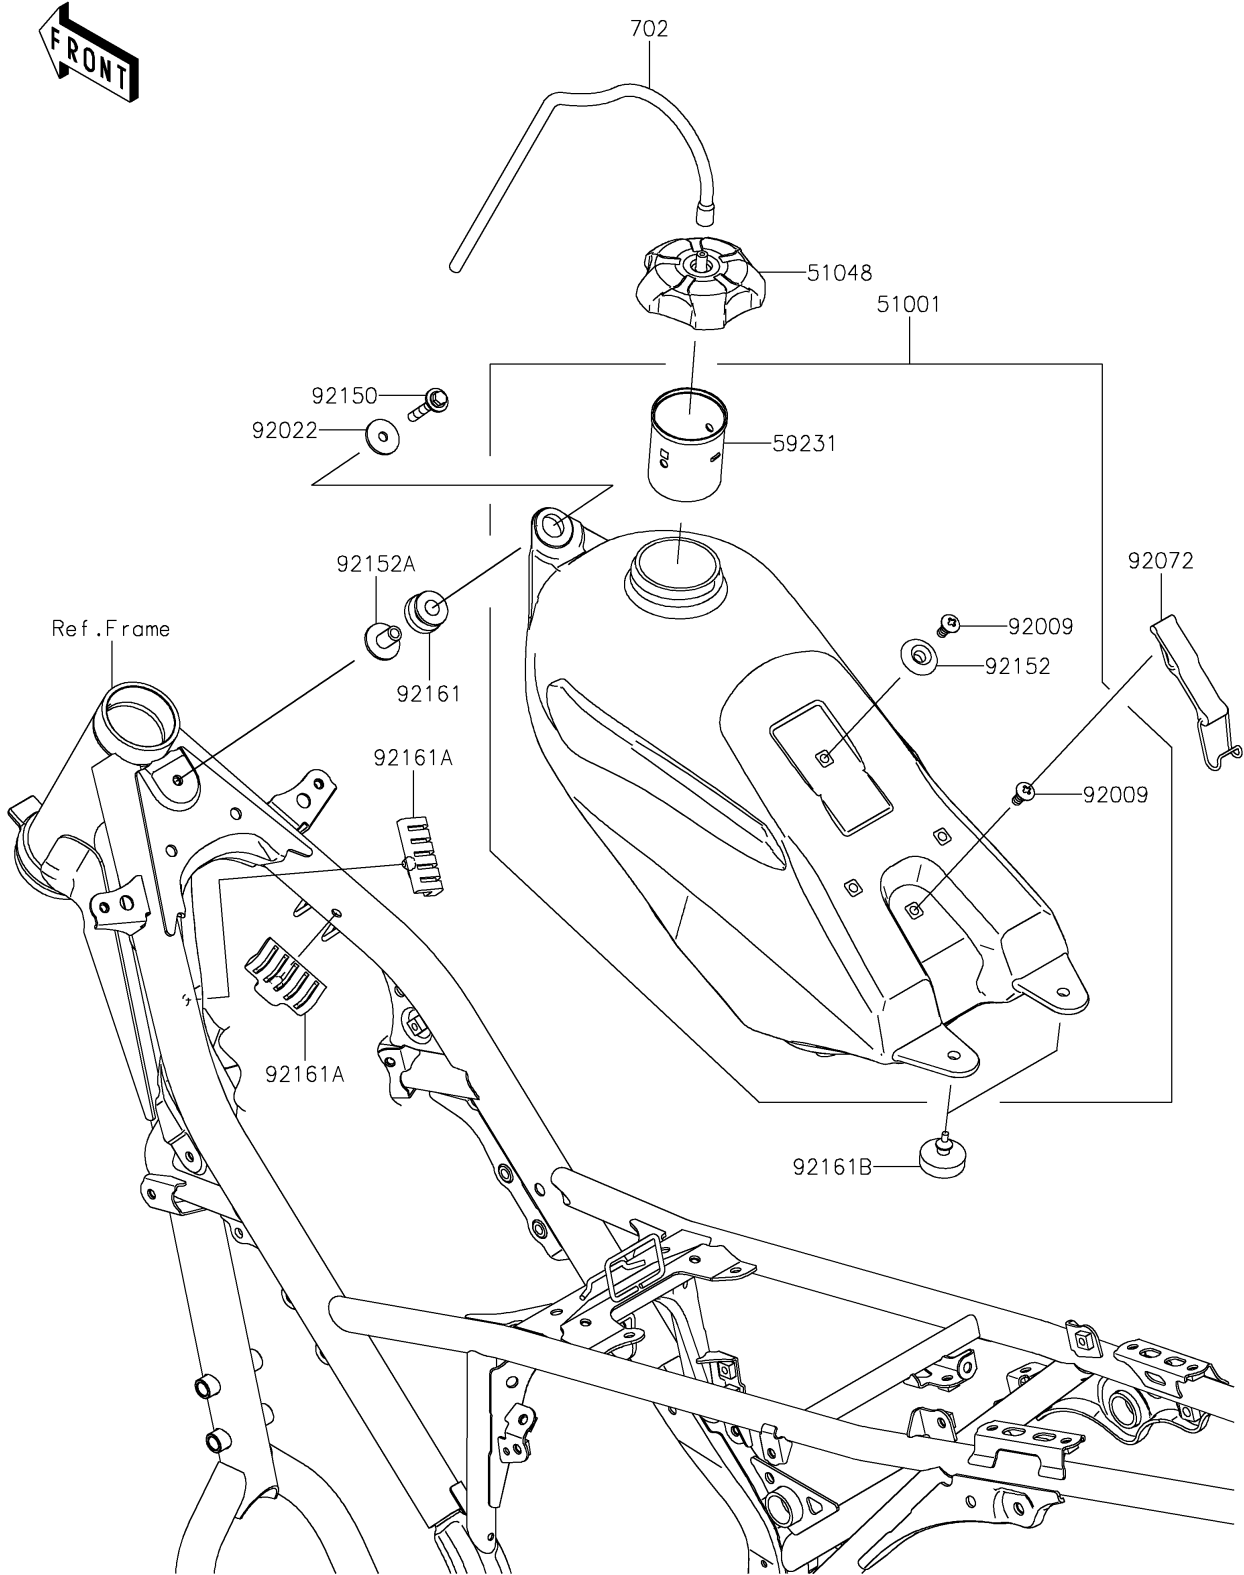

2020 KLX® 230R PARTS DIAGRAM

Fuel Tank(CN,US)

F2410

2020 KLX® 230R PARTS LIST

Fuel Tank(CN,US)

ITEM NAME	PART NUMBER	QUANTITY
TANK-COMP-FUEL (Ref # 51001)	51001-0875	1
CAP-ASSY-TANK (Ref # 51048)	51048-0576	1
FILLER (Ref # 59231)	59231-0042	1
TUBE-RUBBER,5X8X400 (Ref # 702)	702A05400	1
SCREW,6MM (Ref # 92009)	92009-1971	2
WASHER,6.5X24X2 (Ref # 92022)	92022-1690	1
BAND,FUEL TANK (Ref # 92072)	92072-0842	1
BOLT,FLANGED,6X35 (Ref # 92150)	92150-1527	1
COLLAR (Ref # 92152)	92152-0569	1
COLLAR,6.8X10X16 (Ref # 92152A)	92152-2666	1
DAMPER,FUEL TANK,FR (Ref # 92161)	92161-1392	1
DAMPER (Ref # 92161A)	92161-2166	2
DAMPER (Ref # 92161B)	92161-2203	2