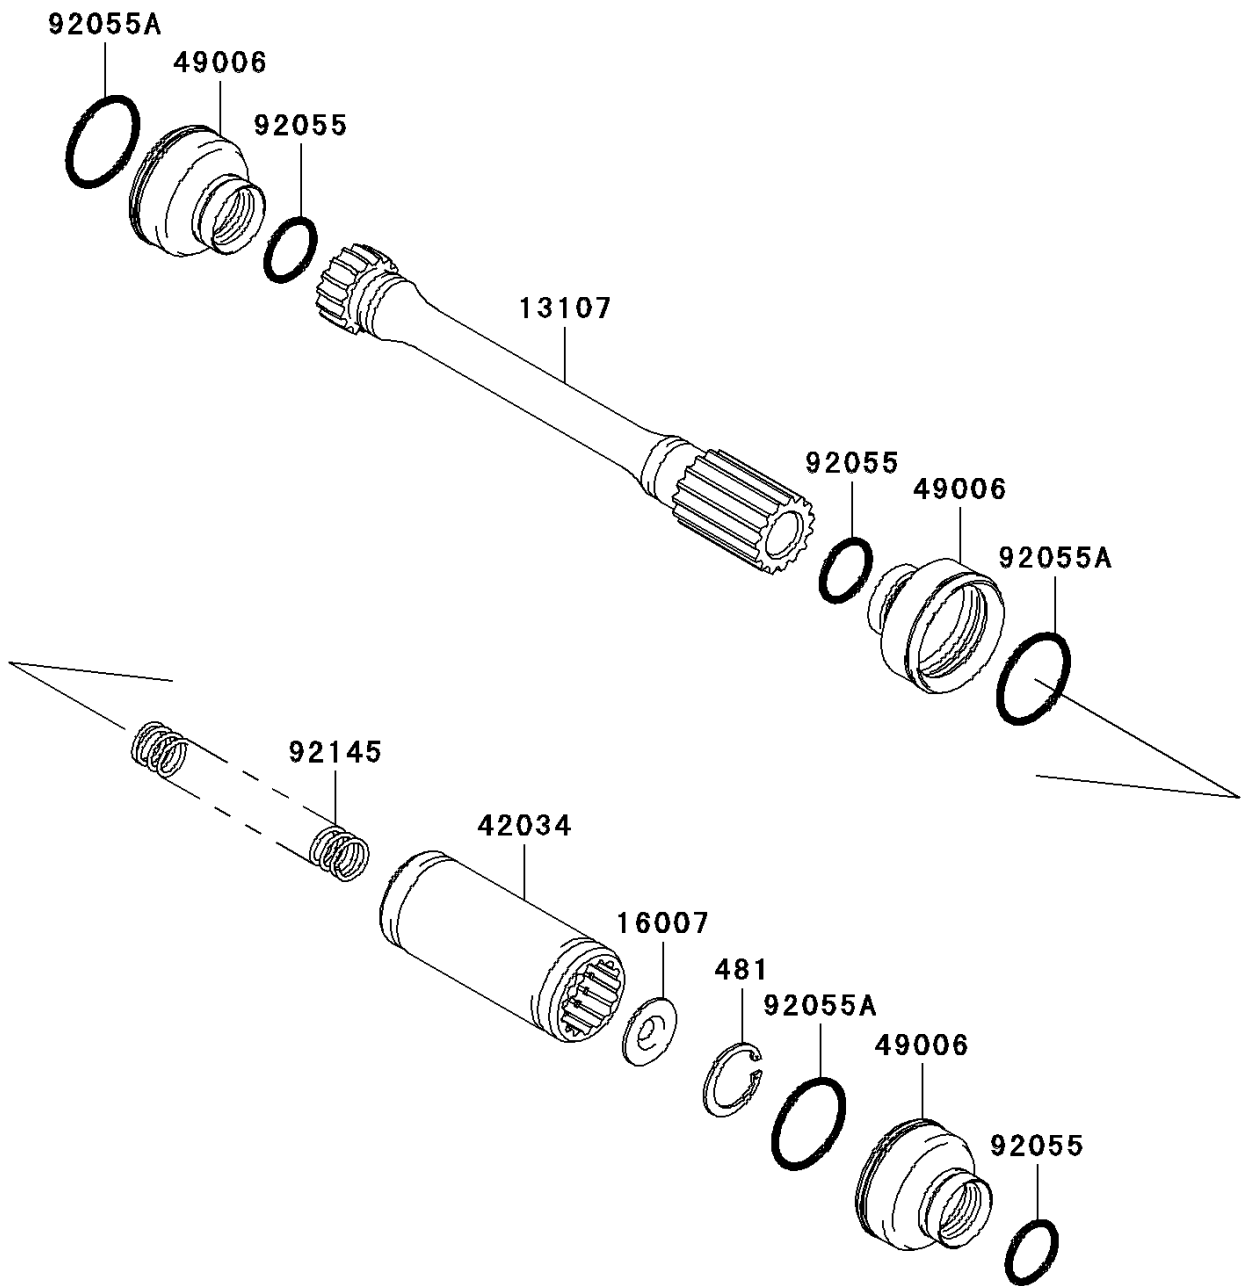

2005 Prairie 700 4x4 PARTS DIAGRAM

Drive Shaft-Propeller

E3135

2005 Prairie 700 4x4 PARTS LIST

Drive Shaft-Propeller

ITEM NAME	PART NUMBER	QUANTITY
CIRCLIP-TYPE-C,25MM (Ref # 481)	481J2500	1
SHAFT,FR PROPELLER SHAFT (Ref # 13107)	13107-1505	1
SEAT-SPRING,PROPELLER SHAFT (Ref # 16007)	16007-1205	1
COUPLING,PROPELLER (Ref # 42034)	42034-1193	1
BOOT (Ref # 49006)	49006-1362	3
RING-O,18X24X3 (Ref # 92055)	92055-1633	3
RING-O,30X35X2.5 (Ref # 92055A)	92055-1693	3
SPRING,PROPELLER SHAFT (Ref # 92145)	92145-1304	1