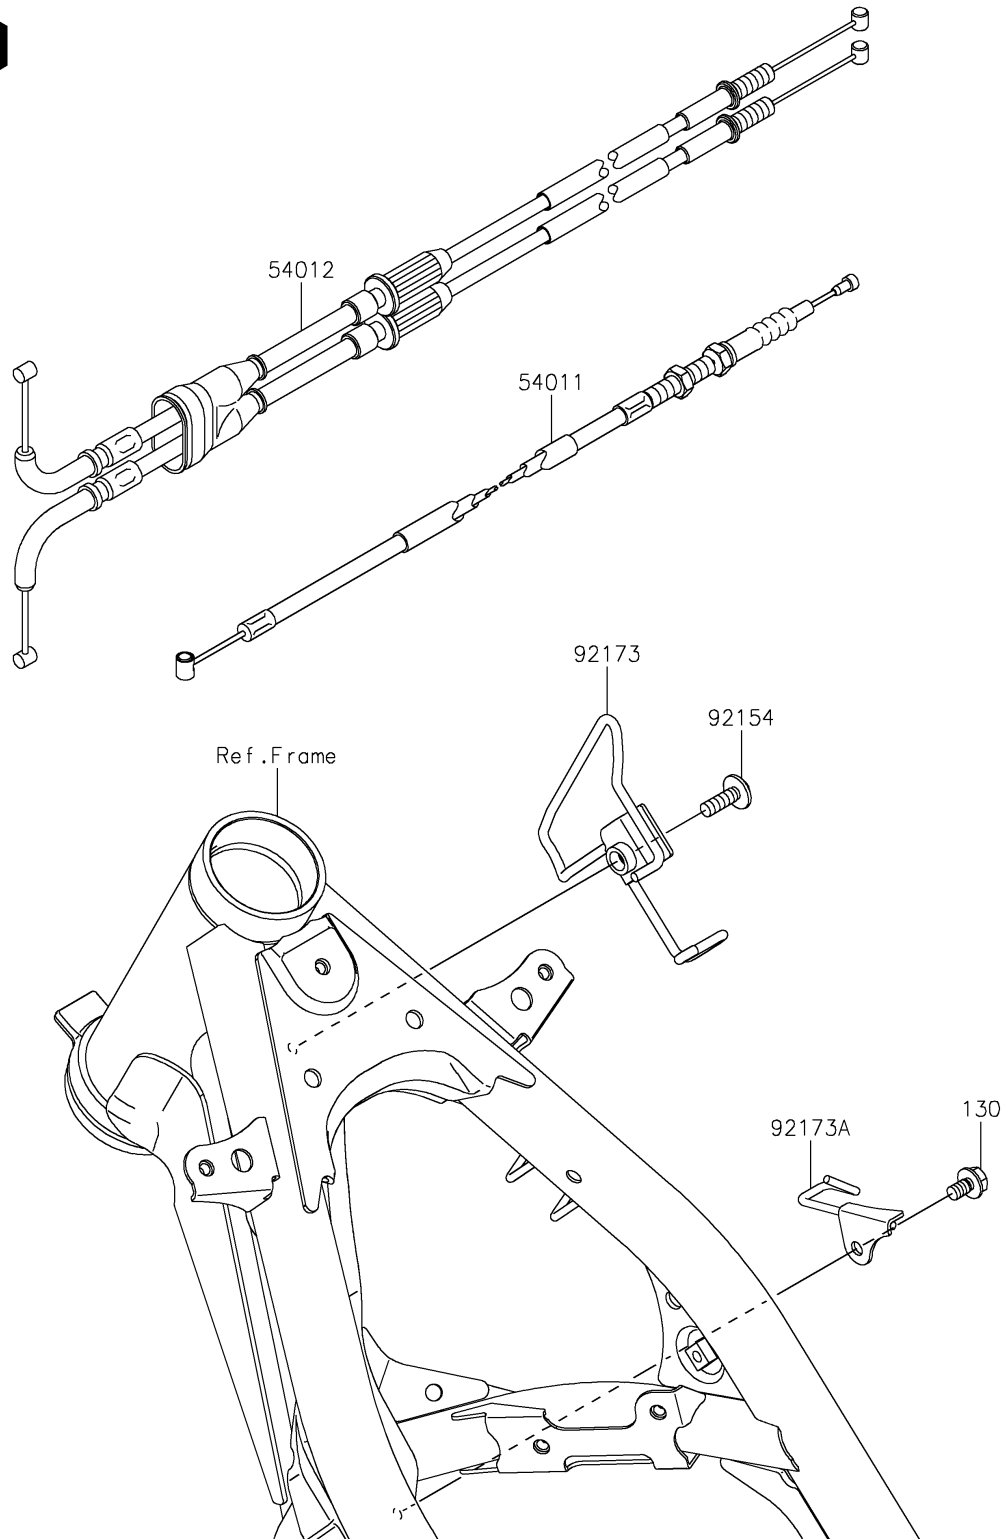

2020 KLX® 230R PARTS DIAGRAM

Cables

F2540

2020 KLX® 230R PARTS LIST

Cables

| ITEM NAME | PART NUMBER | QUANTITY |
|-----------------------------------|-------------|----------|
| BOLT-FLANGED,6X10 (Ref # 130) | 130BA0610 | 1 |
| CABLE-CLUTCH (Ref # 54011) | 54011-0639 | 1 |
| CABLE-THROTTLE (Ref # 54012) | 54012-0677 | 1 |
| BOLT,SOCKET,6X18 (Ref # 92154) | 92154-1291 | 1 |
| CLAMP (Ref # 92173) | 92173-2046 | 1 |
| CLAMP,CLUTCH CABLE (Ref # 92173A) | 92173-2049 | 1 |