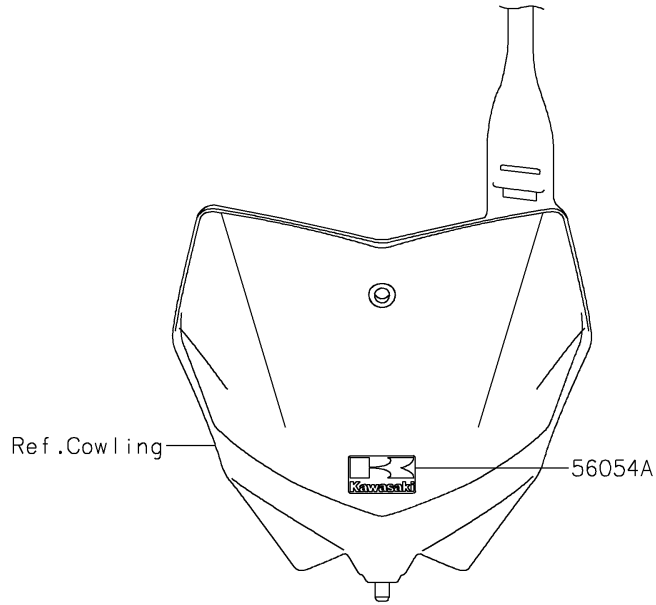

2020 KLX® 230R PARTS DIAGRAM

Decals

F2861

2020 KLX® 230R PARTS LIST

Decals

ITEM NAME	PART NUMBER	QUANTITY
MARK,SIDE COVER,KAWASAKI (Ref # 56054)	56054-2602	2
MARK,KAWASAKI (Ref # 56054A)	56054-2700	1
PATTERN,SHROUD,LH (Ref # 56076)	56076-0047	1
PATTERN,SHROUD,RH (Ref # 56076A)	56076-0048	1