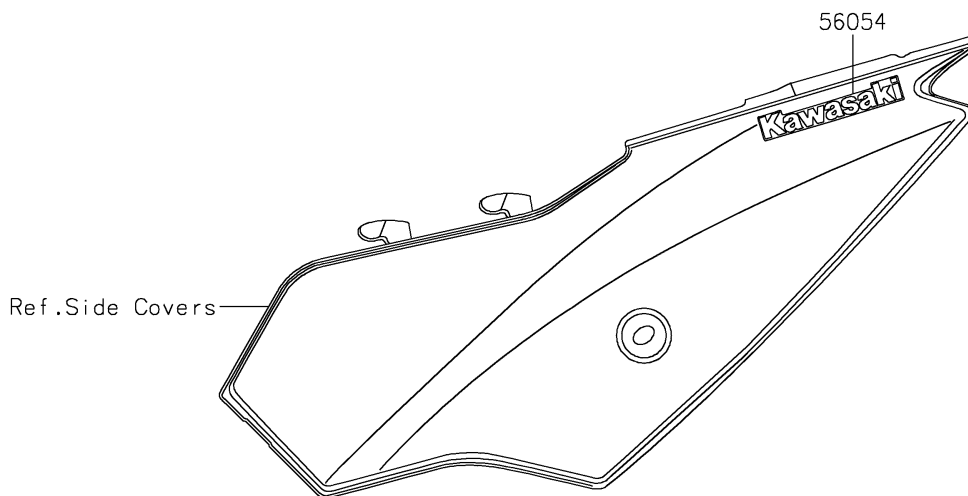

2020 KLX® 230R PARTS DIAGRAM

Decals

F2861

2020 KLX® 230R PARTS LIST

Decals

ITEM NAME	PART NUMBER	QUANTITY
MARK,SIDE COVER,KAWASAKI (Ref # 56054)	56054-2602	2
MARK,KAWASAKI (Ref # 56054A)	56054-2700	1
PATTERN,SHROUD,LH (Ref # 56076)	56076-0047	1
PATTERN,SHROUD,RH (Ref # 56076A)	56076-0048	1