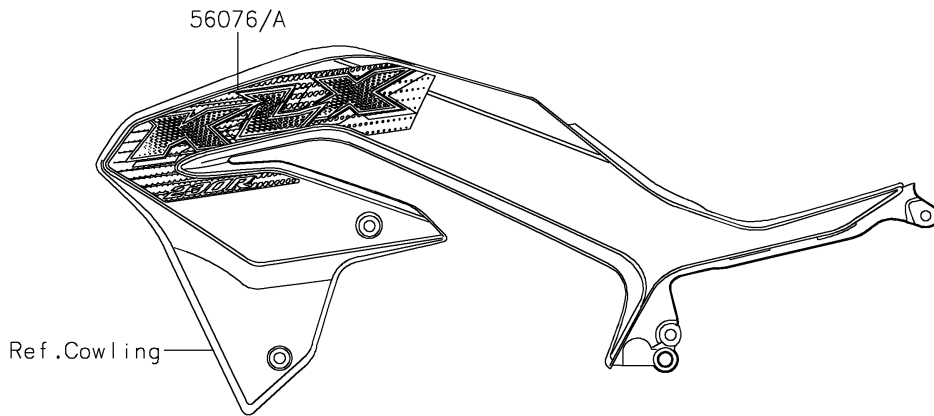

2020 KLX® 230R PARTS DIAGRAM

Decals

F2861

2020 KLX® 230R PARTS LIST

Decals

ITEM NAME	PART NUMBER	QUANTITY
MARK,SIDE COVER,KAWASAKI (Ref # 56054)	56054-2602	2
MARK,KAWASAKI (Ref # 56054A)	56054-2700	1
PATTERN,SHROUD,LH (Ref # 56076)	56076-0047	1
PATTERN,SHROUD,RH (Ref # 56076A)	56076-0048	1