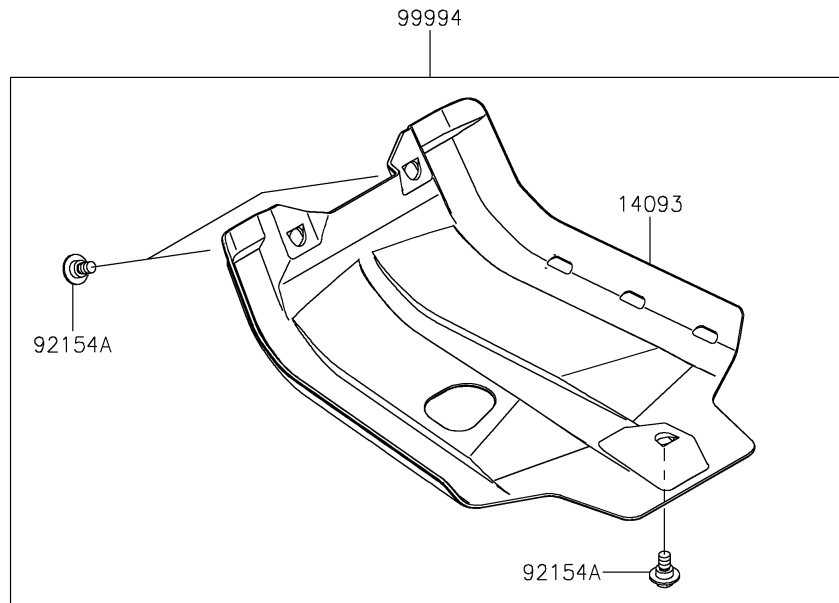

2020 KLX® 230R PARTS DIAGRAM

Accessory(Frame Cover)

F2910

2020 KLX® 230R PARTS LIST

Accessory(Frame Cover)

ITEM NAME	PART NUMBER	QUANTITY
COVER,SKID PLATE (Ref # 14093)	14093-0857	1
COVER,FRAME,LH (Ref # 14093A)	14093-0858	1
COVER,FRAME,RH (Ref # 14093B)	14093-0859	1
PAD,15X25X10 (Ref # 39156)	39156-2489	2
NUT (Ref # 92015)	92015-1700	2
BAND,L=202 (Ref # 92072)	92072-1195	2
BOLT,FLANGED-SMALL,6X16 (Ref # 92154)	92154-1183	2
BOLT,FLANGED,6X9 (Ref # 92154A)	92154-4084	3
DAMPER (Ref # 92161)	92161-1591	1
SKID PLATE (Ref # 99994)	99994-1246	1
COVER-FRAME (Ref # 99994A)	99994-1247	1