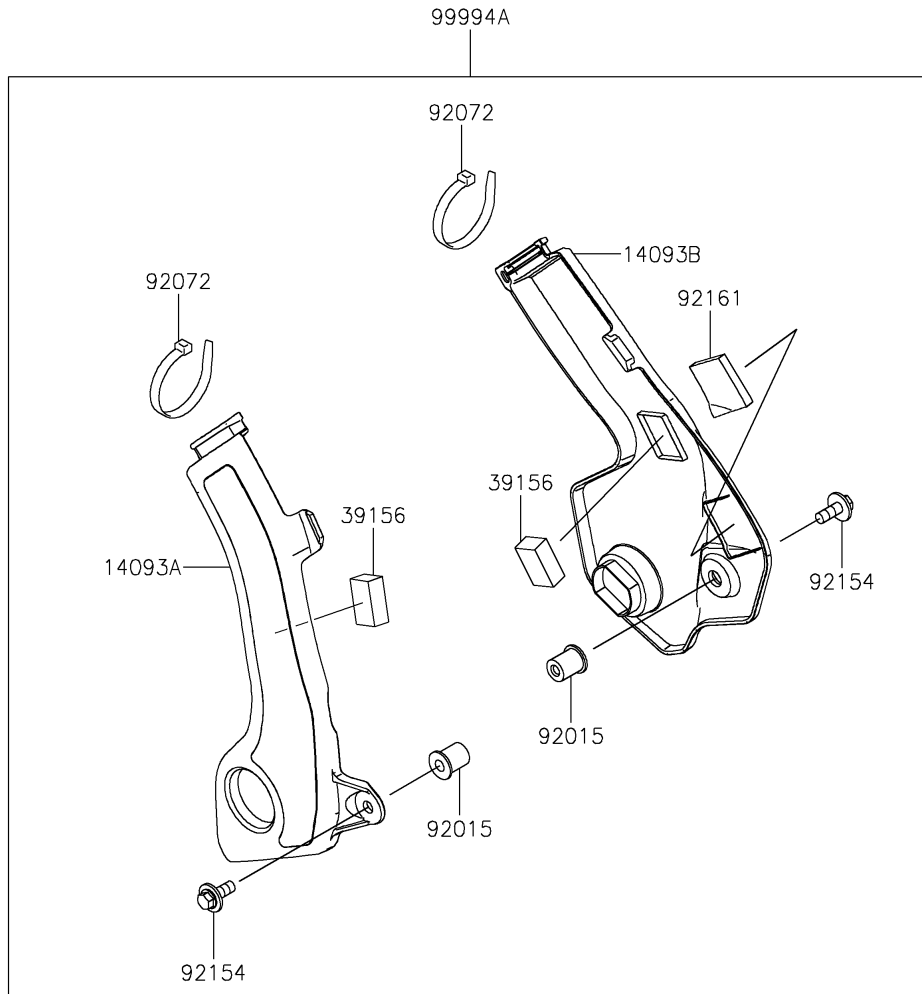

2020 KLX® 230R PARTS DIAGRAM

Accessory(Frame Cover)

F2910

2020 KLX® 230R PARTS LIST

Accessory(Frame Cover)

ITEM NAME	PART NUMBER	QUANTITY
COVER,SKID PLATE (Ref # 14093)	14093-0857	1
COVER,FRAME,LH (Ref # 14093A)	14093-0858	1
COVER,FRAME,RH (Ref # 14093B)	14093-0859	1
PAD,15X25X10 (Ref # 39156)	39156-2489	2
NUT (Ref # 92015)	92015-1700	2
BAND,L=202 (Ref # 92072)	92072-1195	2
BOLT,FLANGED-SMALL,6X16 (Ref # 92154)	92154-1183	2
BOLT,FLANGED,6X9 (Ref # 92154A)	92154-4084	3
DAMPER (Ref # 92161)	92161-1591	1
SKID PLATE (Ref # 99994)	99994-1246	1
COVER-FRAME (Ref # 99994A)	99994-1247	1