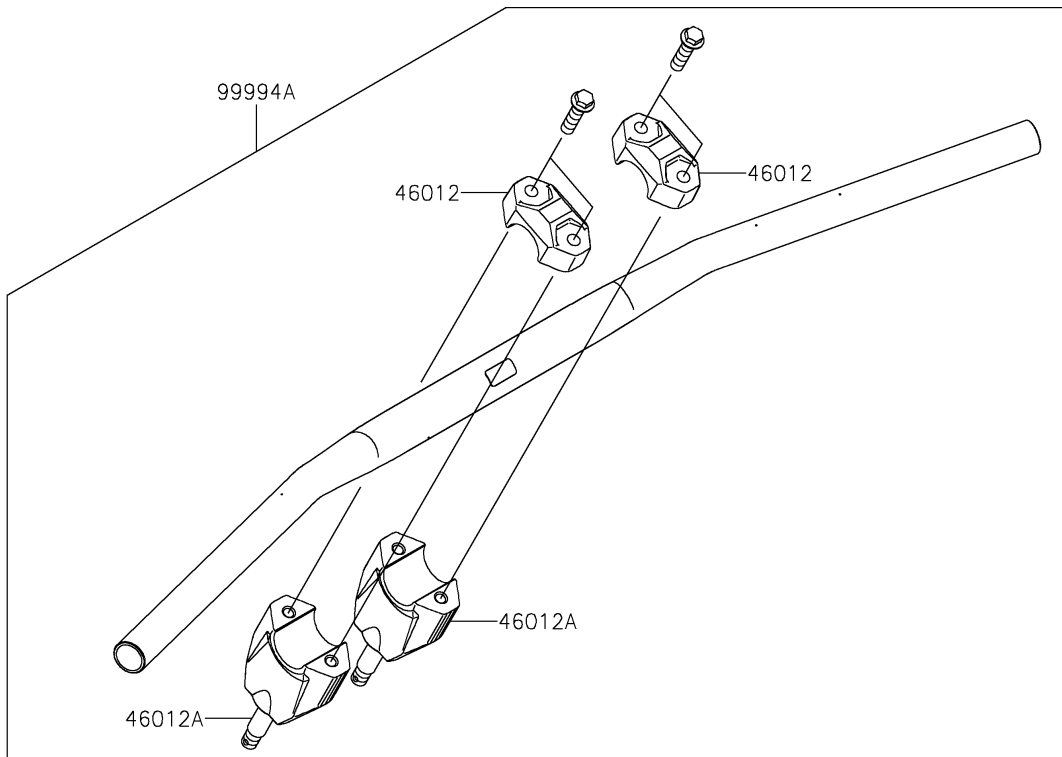

2020 KLX® 230R PARTS DIAGRAM

Accessory(Handle)

2020 KLX® 230R PARTS LIST

Accessory(Handle)

ITEM NAME	PART NUMBER	QUANTITY
HOLDER-HANDLE,UPP,P.SILVER (Ref # 46012)	46012-0359-458	2
HOLDER-HANDLE,LWR,P.SILVER (Ref # 46012A)	46012-0360-458	2
COVER-HANDLE,LH,EBONY (Ref # 59441)	59441-0045-6C	1
COVER-HANDLE,RH,EBONY (Ref # 59441A)	59441-0046-6C	1
NUT,LOCK,FLANGED,6MM (Ref # 92015)	92015-1603	2
BOLT,6X12 (Ref # 92151)	92151-1985	1
COLLAR,6.5X10.5X9.3 (Ref # 92152)	92152-1992	1
COLLAR,6.5X10.5X14 (Ref # 92152A)	92152-2302	1
COLLAR,6.5X15X3.4 (Ref # 92152B)	92152-2314	3
COLLAR (Ref # 92152C)	92152-2592	1
BOLT,FLANGED,6X16 (Ref # 92153)	92153-1059	1
BOLT (Ref # 92154)	92154-1670	1
BOLT (Ref # 92154A)	92154-2359	1
HAND GUARD,EBONY (Ref # 99994)	99994-1248-6C	1
FAT TYPE HANDLE BAR,P.SILVER (Ref # 99994A)	99994-1250-458	1
HANDLE-BAR PAD (Ref # 99994B)	99994-1274	1