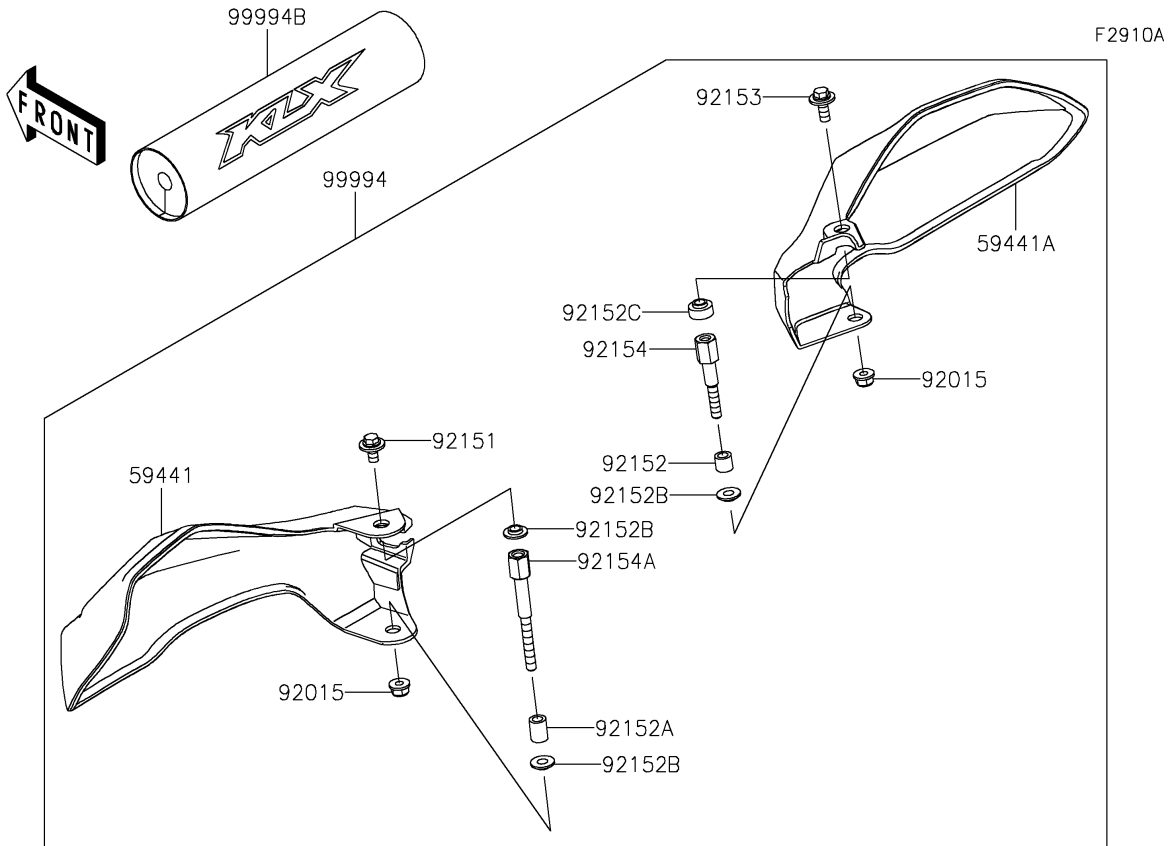

2020 KLX® 230R PARTS DIAGRAM

Accessory(Handle)

2020 KLX® 230R PARTS LIST

Accessory(Handle)

ITEM NAME	PART NUMBER	QUANTITY
HOLDER-HANDLE,UPP,P.SILVER (Ref # 46012)	46012-0359-458	2
HOLDER-HANDLE,LWR,P.SILVER (Ref # 46012A)	46012-0360-458	2
COVER-HANDLE,LH,EBONY (Ref # 59441)	59441-0045-6C	1
COVER-HANDLE,RH,EBONY (Ref # 59441A)	59441-0046-6C	1
NUT,LOCK,FLANGED,6MM (Ref # 92015)	92015-1603	2
BOLT,6X12 (Ref # 92151)	92151-1985	1
COLLAR,6.5X10.5X9.3 (Ref # 92152)	92152-1992	1
COLLAR,6.5X10.5X14 (Ref # 92152A)	92152-2302	1
COLLAR,6.5X15X3.4 (Ref # 92152B)	92152-2314	3
COLLAR (Ref # 92152C)	92152-2592	1
BOLT,FLANGED,6X16 (Ref # 92153)	92153-1059	1
BOLT (Ref # 92154)	92154-1670	1
BOLT (Ref # 92154A)	92154-2359	1
HAND GUARD,EBONY (Ref # 99994)	99994-1248-6C	1
FAT TYPE HANDLE BAR,P.SILVER (Ref # 99994A)	99994-1250-458	1
HANDLE-BAR PAD (Ref # 99994B)	99994-1274	1