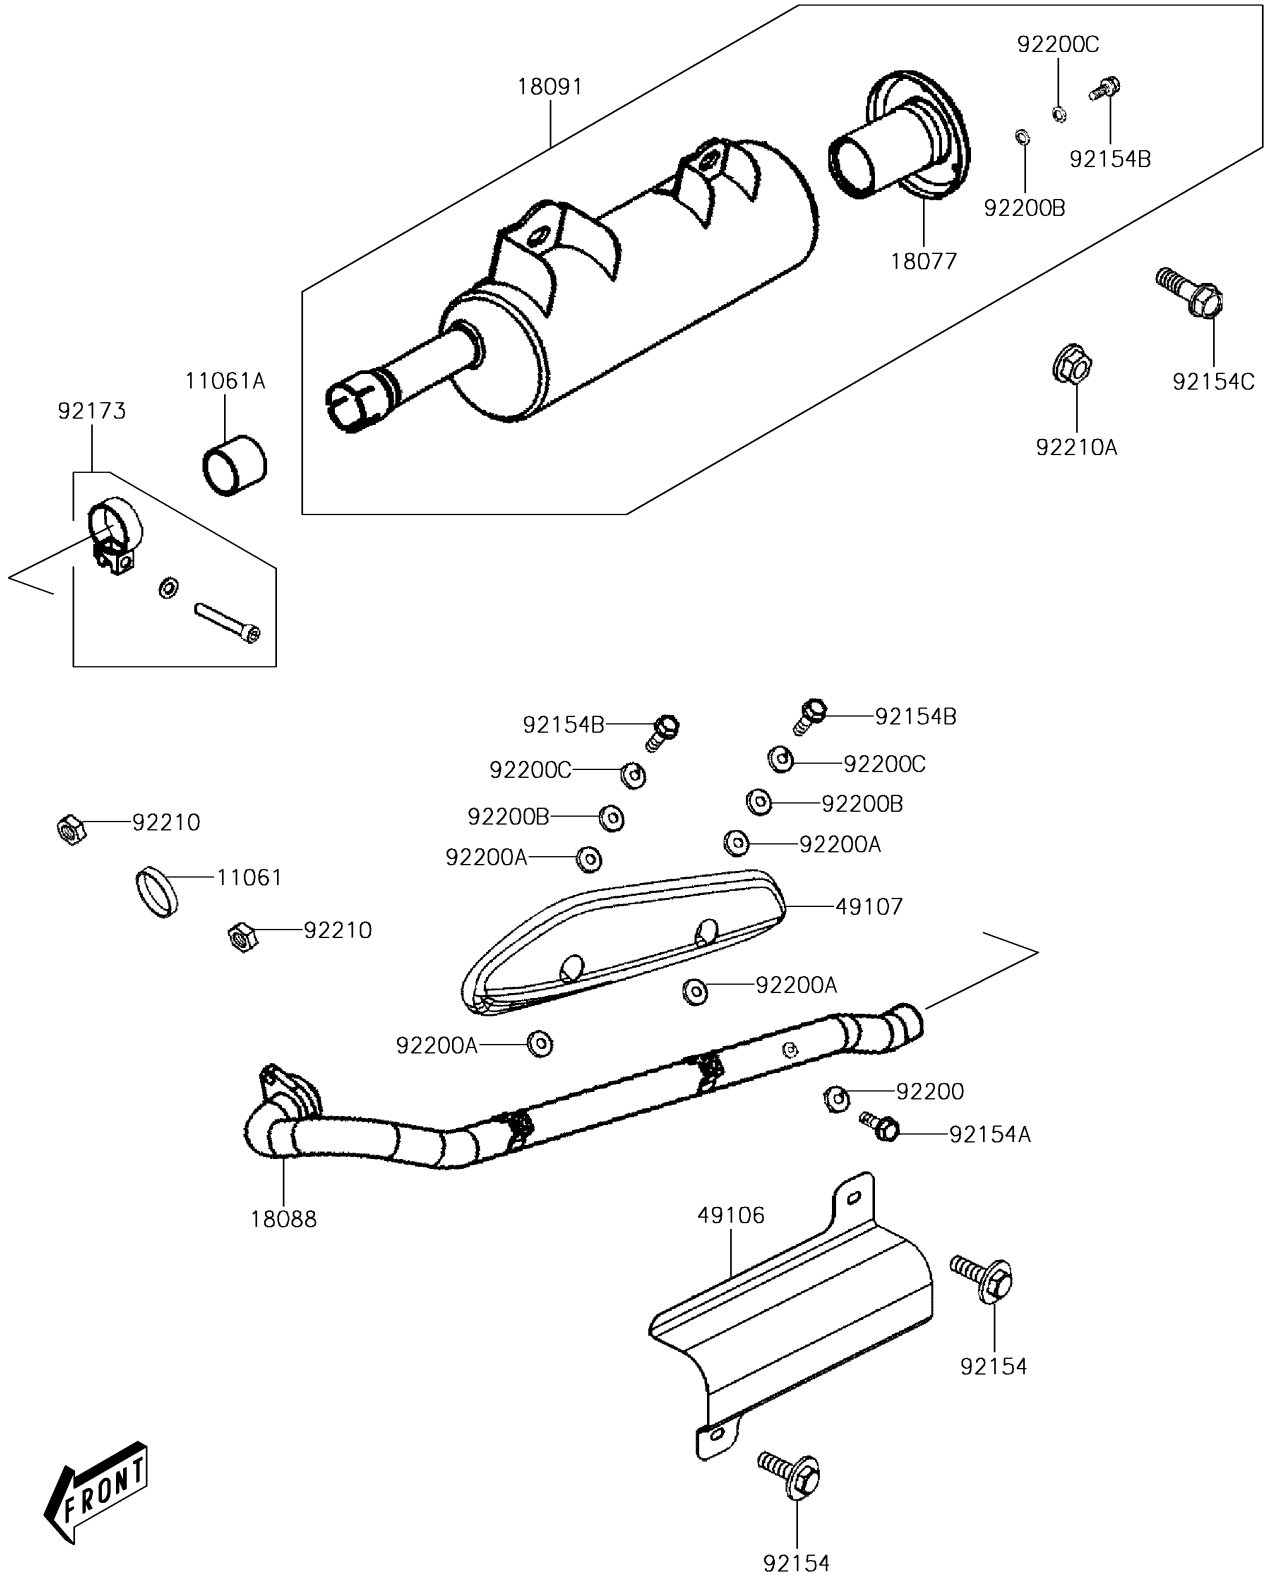

2017 BRUTE FORCE® 300 PARTS DIAGRAM

Muffler(s)

E1140

2017 BRUTE FORCE® 300 PARTS LIST

Muffler(s)

ITEM NAME	PART NUMBER	QUANTITY
GASKET,EXHAUST PIPE (Ref # 11061)	11061-Y032	1
GASKET,EXHAUST PIPE CONNECTING (Ref # 11061A)	11061-Y033	1
ARRESTER-SPARK (Ref # 18077)	18077-Y001	1
PIPE-EXHAUST (Ref # 18088)	18088-Y001	1
BODY-COMP-MUFFLER (Ref # 18091)	18091-Y001	1
COVER-MUFFLER (Ref # 49106)	49106-Y001	1
COVER-EXHAUST PIPE (Ref # 49107)	49107-Y001	1
BOLT,6X12 (Ref # 92154)	92154-Y032	2
BOLT,FLANGE,6X8 (Ref # 92154A)	92154-Y034	1
BOLT,FLANGE,6X12 (Ref # 92154B)	92154-Y035	3
BOLT,FLANGE,8X30 (Ref # 92154C)	92154-Y137	1
CLAMP,MUFFLER (Ref # 92173)	92173-Y021	1
WASHER,6MM (Ref # 92200)	92200-0459	1
WASHER (Ref # 92200A)	92200-Y039	4
WASHER,6MM (Ref # 92200B)	92200-Y040	3
WASHER,6MM (Ref # 92200C)	92200-Y042	3
NUT,8MM (Ref # 92210)	92210-Y075	2
NUT,8MM (Ref # 92210A)	92210-Y076	1