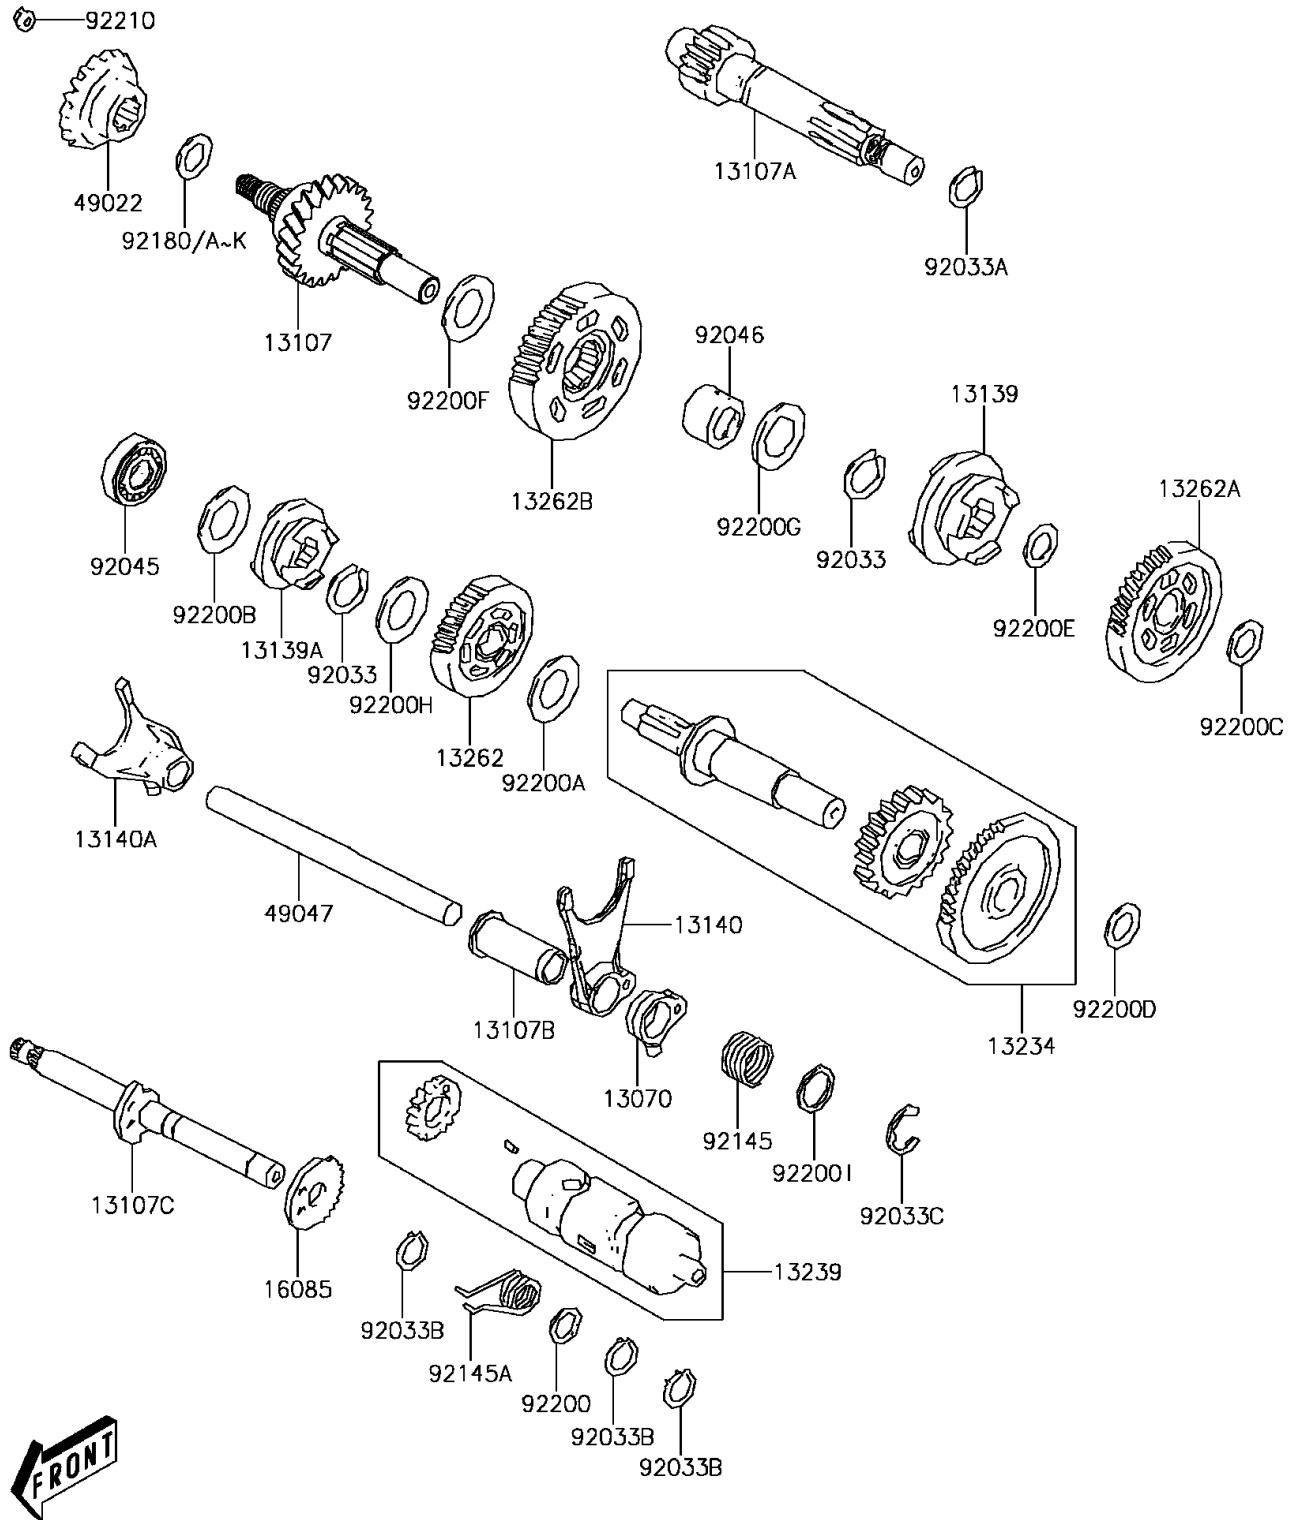

2018 BRUTE FORCE® 300 PARTS DIAGRAM

Transmission

E1361

2018 BRUTE FORCE® 300 PARTS LIST

Transmission

ITEM NAME	PART NUMBER	QUANTITY
GUIDE,FORK-SHIFT,RH (Ref # 13070)	13070-Y002	1
SHAFT,MAIN (Ref # 13107)	13107-Y011	1
SHAFT,DRIVE (Ref # 13107A)	13107-Y012	1
SHAFT,SHIFT FORK (Ref # 13107B)	13107-Y013	1
SHAFT,CHANGE DRUM (Ref # 13107C)	13107-Y014	1
SHIFTER,REVERSE & LOWER (Ref # 13139)	13139-Y001	1
SHIFTER,FORWARD (Ref # 13139A)	13139-Y002	1
FORK-SHIFT,RH (Ref # 13140)	13140-Y001	1
FORK-SHIFT,LH (Ref # 13140A)	13140-Y002	1
SHAFT-COMP,COUNTER (Ref # 13234)	13234-Y003	1
DRUM-ASSY-CHANGE (Ref # 13239)	13239-Y001	1
GEAR,FORWARD (Ref # 13262)	13262-Y004	1
GEAR,BACKWARD (Ref # 13262A)	13262-Y005	1
GEAR,LOWER DRIVEN (Ref # 13262B)	13262-Y006	1
GEAR,CHANGE LEVER (Ref # 16085)	16085-Y010	1
GEAR-BEVEL,DRIVE (Ref # 49022)	49022-Y003	1
ROD-SHIFT (Ref # 49047)	49047-Y001	1
RING-SNAP,28MM (Ref # 92033)	92033-Y022	2
RING-SNAP,25MM (Ref # 92033A)	92033-Y023	1
RING-SNAP,12MM (Ref # 92033B)	92033-Y024	3
RING-SNAP,15MM (Ref # 92033C)	92033-Y025	1
BEARING-BALL,6303 (Ref # 92045)	92045-Y023	1
BEARING-NEEDLE,20X26X16 (Ref # 92046)	92046-Y006	1
SPRING,DRUM (Ref # 92145)	92145-Y029	1
SPRING,RETURN (Ref # 92145A)	92145-Y052	1
SHIM,DRIVEN,A,T=0.6 (Ref # 92180)	92180-Y013	AR
SHIM,DRIVEN,B,T=0.65 (Ref # 92180A)	92180-Y014	AR
SHIM,DRIVEN,C,T=0.7 (Ref # 92180B)	92180-Y015	AR
SHIM,DRIVEN,D,T=0.75 (Ref # 92180C)	92180-Y016	AR