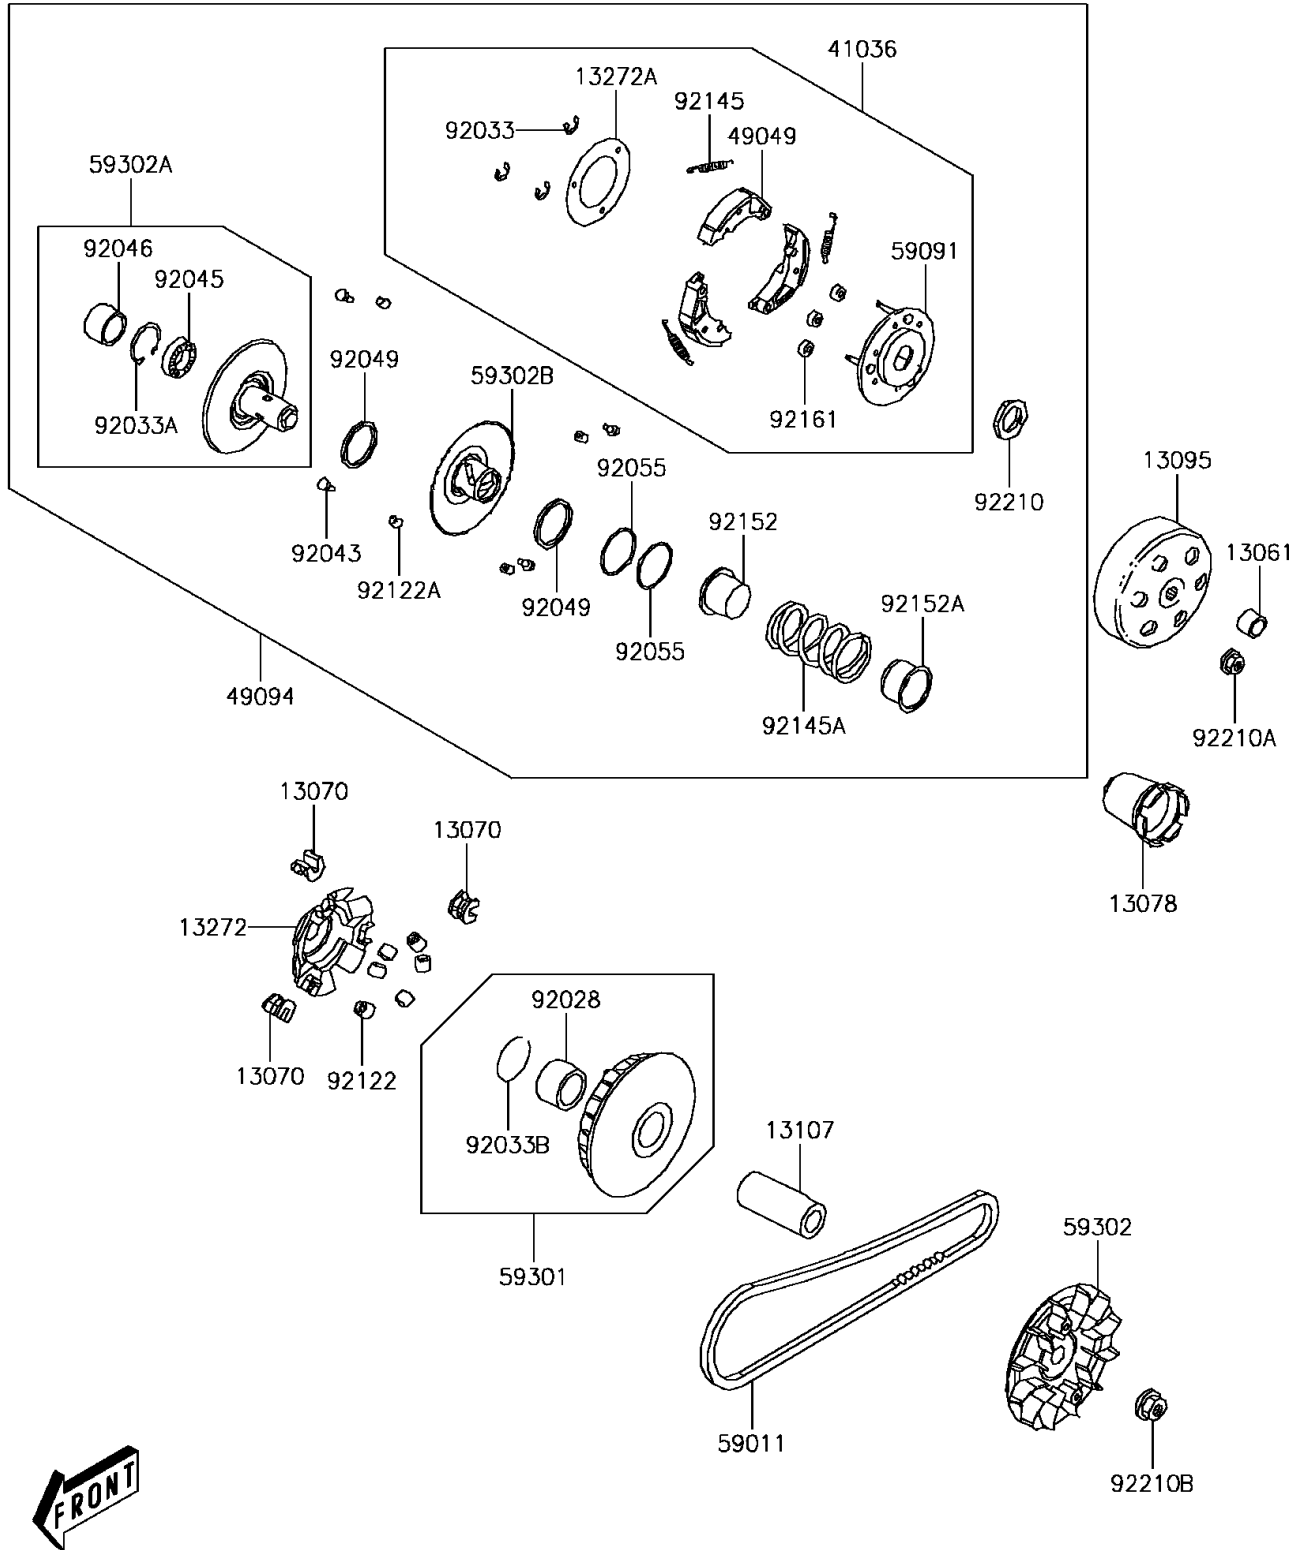

2017 BRUTE FORCE® 300 PARTS DIAGRAM

Belt Converter

E1390

2017 BRUTE FORCE® 300 PARTS LIST

Belt Converter

ITEM NAME	PART NUMBER	QUANTITY
BOSS,DRIVE SHAFT (Ref # 13061)	13061-Y002	1
GUIDE (Ref # 13070)	13070-Y001	3
RATCHET (Ref # 13078)	13078-Y005	1
HOUSING-COMP-CLUTCH (Ref # 13095)	13095-Y004	1
SHAFT,DRIVE (Ref # 13107)	13107-Y007	1
PLATE,RAMP (Ref # 13272)	13272-Y006	1
PLATE,CLUTCH SIDE (Ref # 13272A)	13272-Y007	1
HUB-ASSY (Ref # 41036)	41036-Y003	1
SHOE-CLUTCH (Ref # 49049)	49049-Y001	3
CONVERTER-ASSY-DRIVEN (Ref # 49094)	49094-Y003	1
BELT,DRIVE (Ref # 59011)	59011-Y003	1
PULLEY,DRIVEN (Ref # 59091)	59091-Y001	1
SHEAVE-MOVABLE (Ref # 59301)	59301-Y003	1
SHEAVE-COMP (Ref # 59302)	59302-Y007	1
SHEAVE-COMP,FIXED (Ref # 59302A)	59302-Y008	1
SHEAVE-COMP,MOVABLE (Ref # 59302B)	59302-Y009	1
BUSHING,27X33X37 (Ref # 92028)	92028-Y001	1
RING-SNAP,7MM (Ref # 92033)	92033-Y016	3
RING-SNAP (Ref # 92033A)	92033-Y017	1
RING-SNAP,33MM (Ref # 92033B)	92033-Y018	1
PIN,GUIDE (Ref # 92043)	92043-Y016	4
BEARING-BALL,6902U (Ref # 92045)	92045-Y019	1
BEARING-NEEDLE,22X29X18 (Ref # 92046)	92046-Y005	1
SEAL-OIL (Ref # 92049)	92049-Y012	2
RING-O (Ref # 92055)	92055-Y024	2
ROLLER,WEIGHT (Ref # 92122)	92122-Y007	6
ROLLER,GUIDE (Ref # 92122A)	92122-Y008	4
SPRING,CLUTCH (Ref # 92145)	92145-Y026	3
SPRING (Ref # 92145A)	92145-Y027	1

2017 BRUTE FORCE® 300 PARTS LIST

Belt Converter

ITEM NAME	PART NUMBER	QUANTITY
COLLAR,SEAL (Ref # 92152)	92152-Y016	1
COLLAR,SPRING (Ref # 92152A)	92152-Y017	1
DAMPER,CLUTCH (Ref # 92161)	92161-Y009	3
NUT,28MM (Ref # 92210)	92210-Y002	1
NUT,12MM (Ref # 92210A)	92210-Y037	1
NUT,FLANGE,14MM (Ref # 92210B)	92210-Y038	1