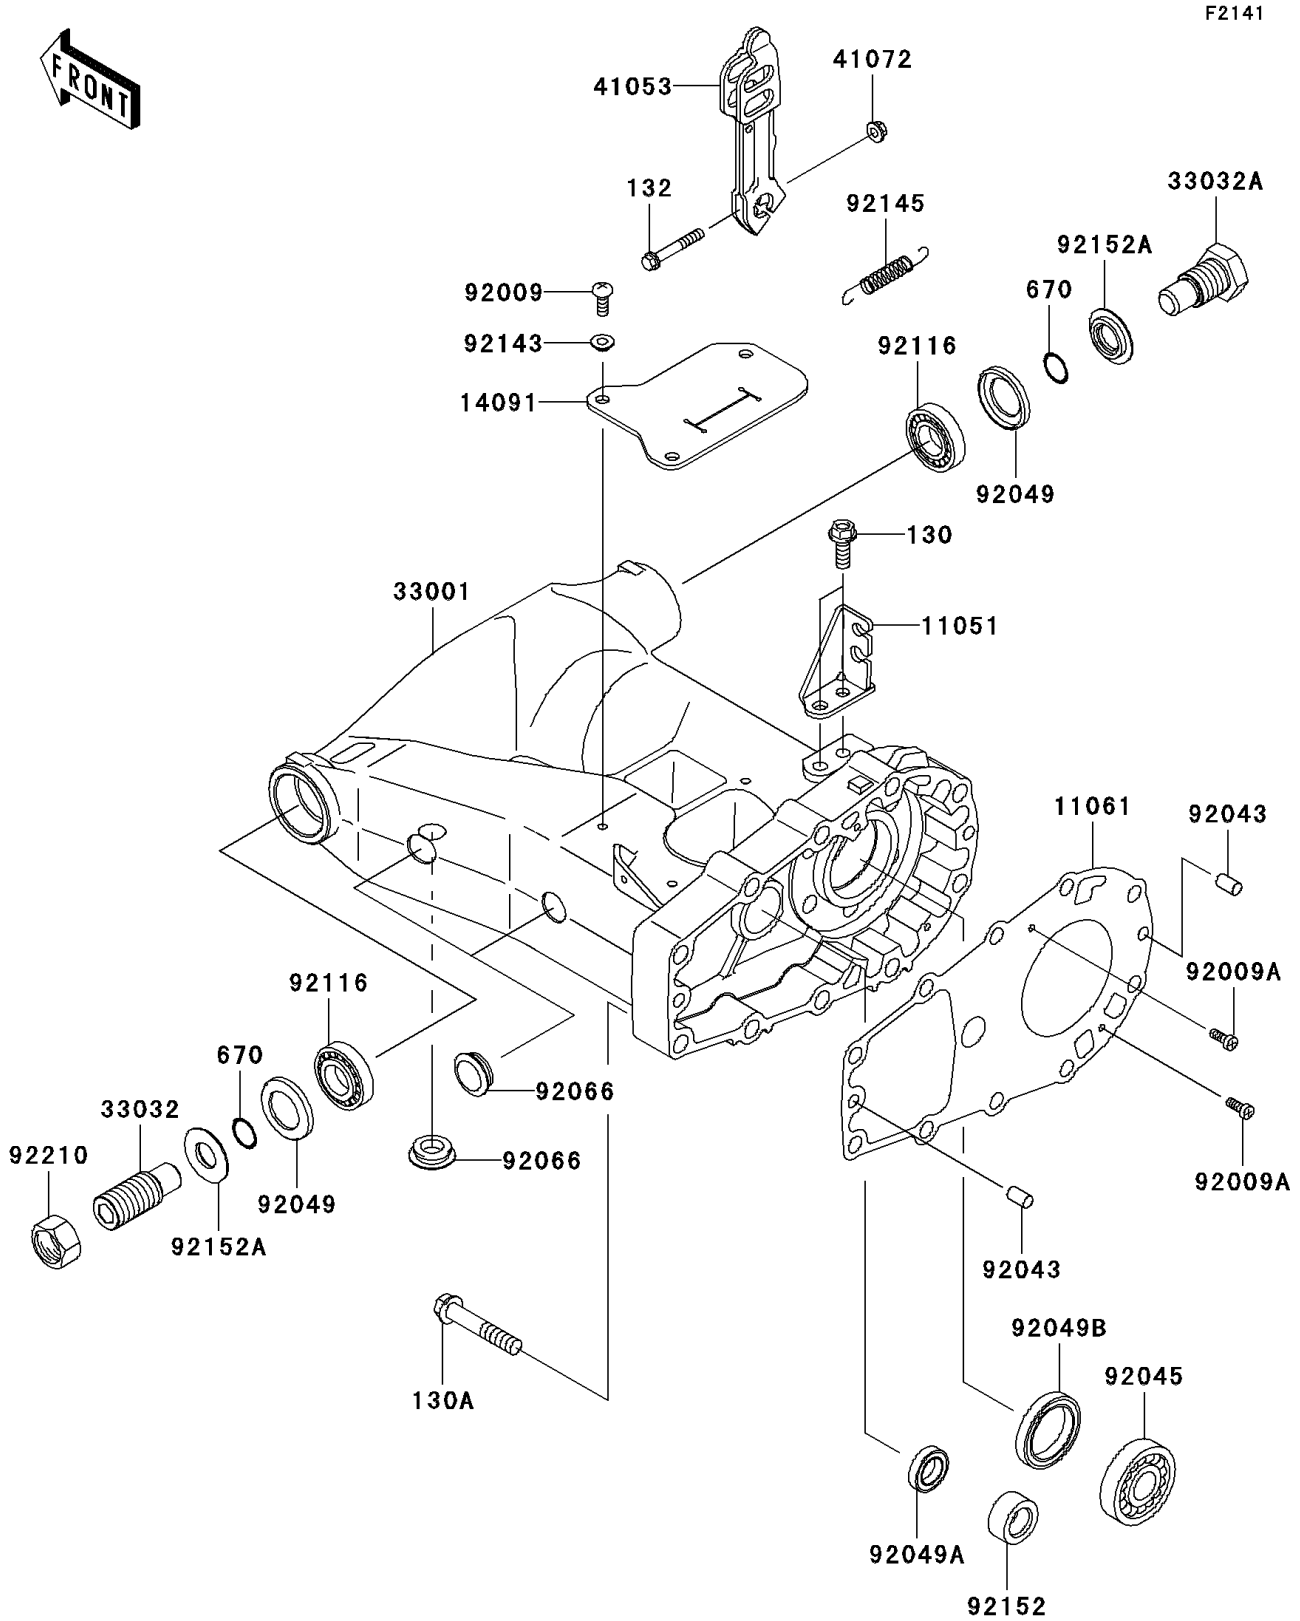

2004 Prairie 700 4x4 PARTS DIAGRAM

Swingarm

2004 Prairie 700 4x4 PARTS LIST

Swingarm

ITEM NAME	PART NUMBER	QUANTITY
BOLT-FLANGED,8X22 (Ref # 130)	130J0822	2
BOLT-FLANGED,10X55 (Ref # 130A)	130P1055	10
BOLT-FLANGED-SMALL,6X40 (Ref # 132)	132G0640	1
O RING,16MM (Ref # 670)	670B2016	2
BRACKET,CABLE (Ref # 11051)	11051-1762	1
GASKET,SWING ARM (Ref # 11061)	11061-1065	1
COVER (Ref # 14091)	14091-7508	1
ARM-COMP-SWING (Ref # 33001)	33001-0008	1
SHAFT-SWING ARM,LEFT SIDE (Ref # 33032)	33032-1197	1
SHAFT-SWING ARM,RIGHT SIDE (Ref # 33032A)	33032-1200	1
LEVER-BRAKE CAM (Ref # 41053)	41053-1094	1
NUT,6MM (Ref # 41072)	41072-007	1
SCREW,TAPPING,6X16 (Ref # 92009)	92009-1166	3
SCREW,4X10 (Ref # 92009A)	92009-1936	2
PIN,8X14 (Ref # 92043)	92043-1567	2
BEARING-BALL,TMBO/28C3 (Ref # 92045)	92045-1427	1
SEAL-OIL,26406 (Ref # 92049)	92049-1030	2
SEAL-OIL,TC17X28X6 (Ref # 92049A)	92049-1537	1
SEAL-OIL,HTC35X48X7 (Ref # 92049B)	92049-1538	1
PLUG (Ref # 92066)	92066-1534	3
BEARING-ROLLER,4T30203E1 (Ref # 92116)	92116-1001	2
COLLAR (Ref # 92143)	92143-1331	3
SPRING,BRAKE LEVER RETURN (Ref # 92145)	92145-1313	1
COLLAR (Ref # 92152)	92152-1240	1
COLLAR (Ref # 92152A)	92152-1356	2
NUT,22MM (Ref # 92210)	92210-0190	1