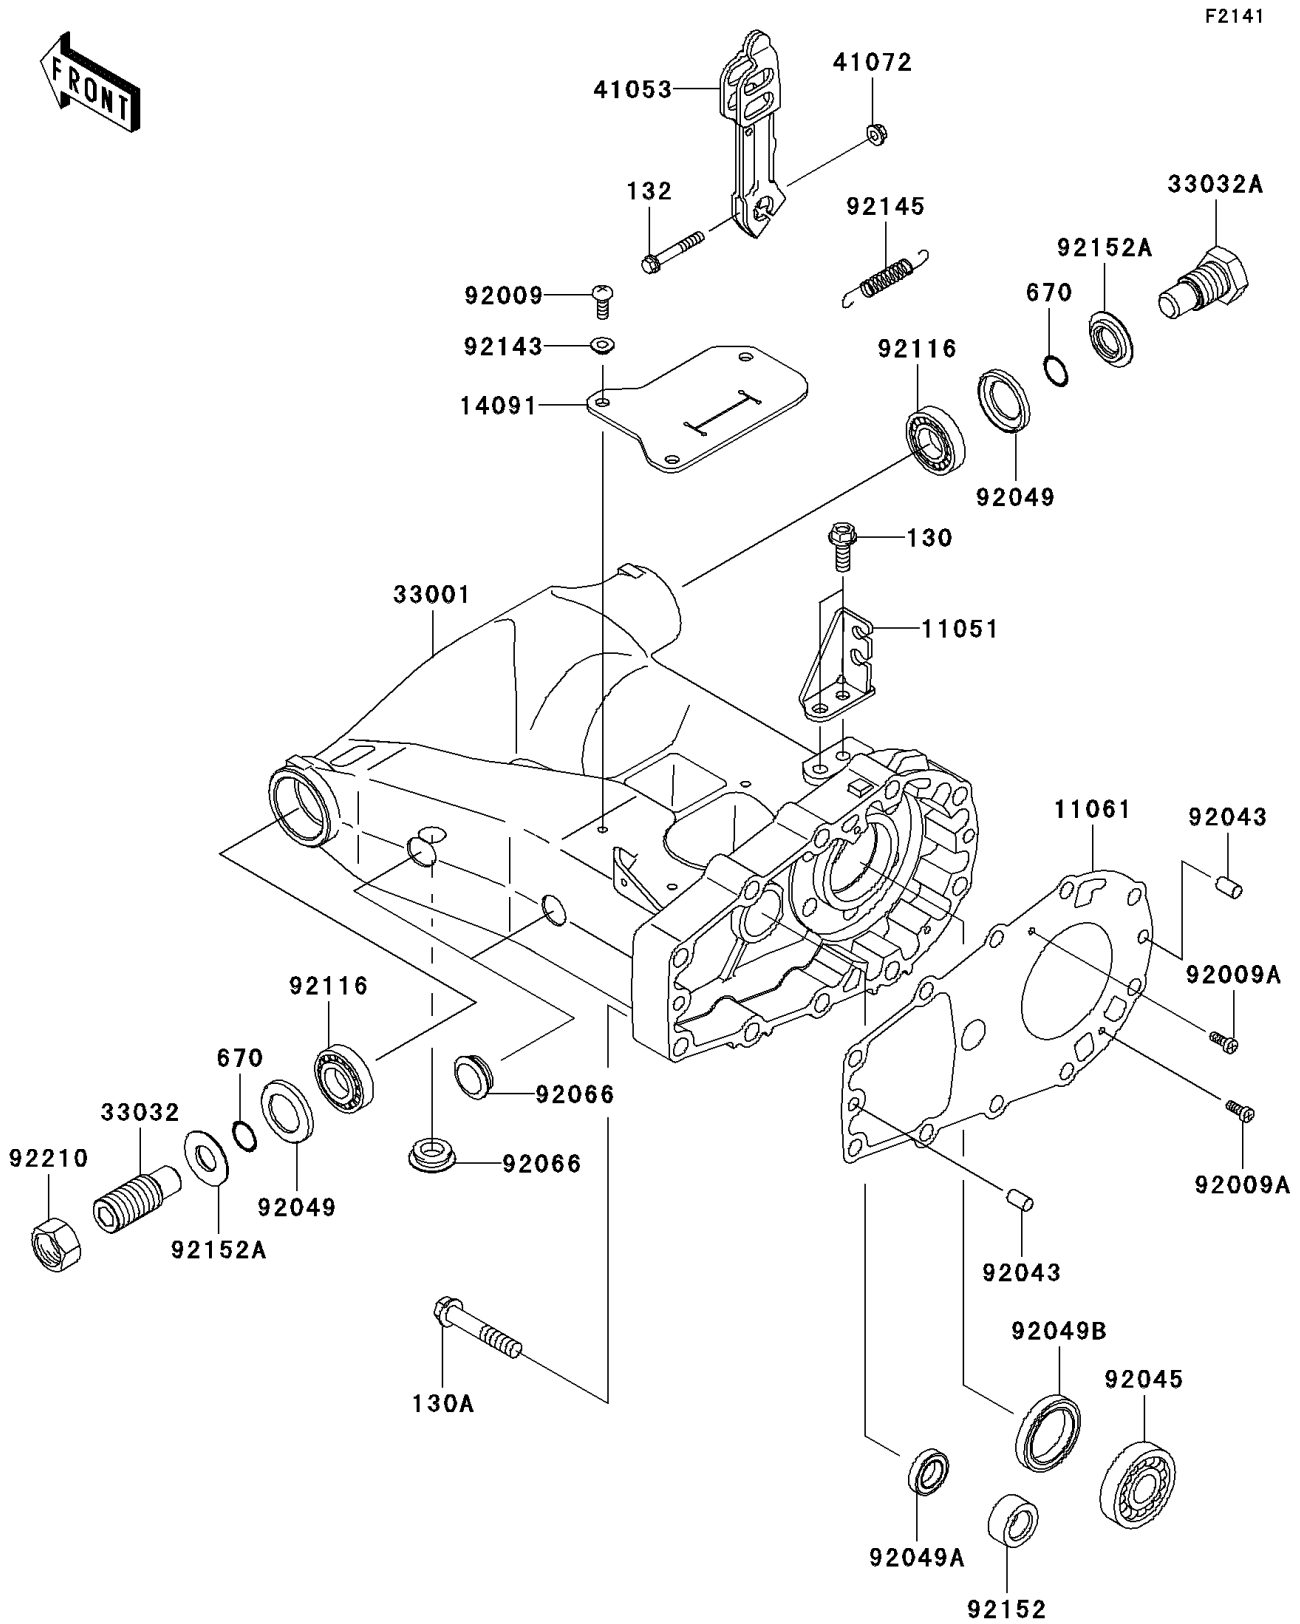

2005 Prairie 700 4x4 PARTS DIAGRAM

Swingarm

2005 Prairie 700 4x4 PARTS LIST

Swingarm

ITEM NAME	PART NUMBER	QUANTITY
BOLT-FLANGED,8X22 (Ref # 130)	130J0822	2
BOLT-FLANGED,10X55 (Ref # 130A)	130P1055	10
BOLT-FLANGED-SMALL,6X40 (Ref # 132)	132G0640	1
O RING,16MM (Ref # 670)	670B2016	2
BRACKET,CABLE (Ref # 11051)	11051-1762	1
GASKET,SWING ARM (Ref # 11061)	11061-1065	1
COVER (Ref # 14091)	14091-7508	1
ARM-COMP-SWING (Ref # 33001)	33001-0008	1
SHAFT-SWING ARM,LEFT SIDE (Ref # 33032)	33032-1197	1
SHAFT-SWING ARM,RIGHT SIDE (Ref # 33032A)	33032-1200	1
LEVER-BRAKE CAM (Ref # 41053)	41053-1094	1
NUT,6MM (Ref # 41072)	41072-007	1
SCREW,TAPPING,6X16 (Ref # 92009)	92009-1166	3
SCREW,4X10 (Ref # 92009A)	92009-1936	2
PIN,8X14 (Ref # 92043)	92043-1567	2
BEARING-BALL,TMBO/28C3 (Ref # 92045)	92045-1427	1
SEAL-OIL,26406 (Ref # 92049)	92049-1030	2
SEAL-OIL,TC17X28X6 (Ref # 92049A)	92049-1537	1
SEAL-OIL,HTC35X48X7 (Ref # 92049B)	92049-1538	1
PLUG (Ref # 92066)	92066-1534	3
BEARING-ROLLER,4T30203E1 (Ref # 92116)	92116-1001	2
COLLAR (Ref # 92143)	92143-1331	3
SPRING,BRAKE LEVER RETURN (Ref # 92145)	92145-1313	1
COLLAR (Ref # 92152)	92152-1240	1
COLLAR (Ref # 92152A)	92152-1356	2
NUT,22MM (Ref # 92210)	92210-0190	1