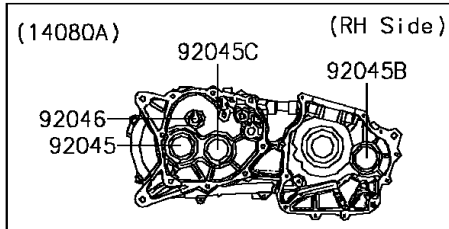

2018 BRUTE FORCE® 300 PARTS DIAGRAM

Crankcase

E1411

2018 BRUTE FORCE® 300 PARTS LIST

Crankcase

ITEM NAME	PART NUMBER	QUANTITY
GASKET,CRANK CASE (Ref # 11061)	11061-Y023	1
GASKET,CRANK CASE COVER,LH (Ref # 11061A)	11061-Y024	1
GASKET,RECOIL STARTER (Ref # 11061B)	11061-Y025	1
CAP (Ref # 11065)	11065-Y011	1
RATCHET (Ref # 13078)	13078-Y003	2
RATCHET (Ref # 13078A)	13078-Y004	1
SWITCH-COMP (Ref # 13151)	13151-Y001	1
PLATE (Ref # 13272)	13272-Y003	1
PLATE (Ref # 13272A)	13272-Y004	1
CRANKCASE,RH (Ref # 14080)	14080-Y005	1
CRANKCASE,LH (Ref # 14080A)	14080-Y006	1
COVER,CRANK CASE,LH (Ref # 14092)	14092-Y004	1
COVER,RECOIL STARTER (Ref # 14092A)	14092-Y005	1
GRIP (Ref # 46075)	46075-Y003	1
STARTER-RECOIL (Ref # 49088)	49088-Y001	1
REEL (Ref # 59101)	59101-Y001	1
ROPE (Ref # 59106)	59106-Y001	1
STUD (Ref # 92004)	92004-Y008	2
STUD (Ref # 92004A)	92004-Y009	2
SPACER (Ref # 92026)	92026-Y010	1
PIN,8X14 (Ref # 92043)	92043-Y012	2
PIN,10X16 (Ref # 92043A)	92043-Y013	4
BEARING-BALL,6305 (Ref # 92045)	92045-Y013	1
BEARING-BALL,6005LLU (Ref # 92045A)	92045-Y014	1
BEARING-BALL,6205 (Ref # 92045B)	92045-Y015	2
BEARING-BALL,6304 (Ref # 92045C)	92045-Y016	1
BEARING-NEEDLE (Ref # 92046)	92046-Y004	1
SEAL-OIL,27X42X7 (Ref # 92049)	92049-Y009	1
SEAL-OIL,25X40X8 (Ref # 92049A)	92049-Y010	1