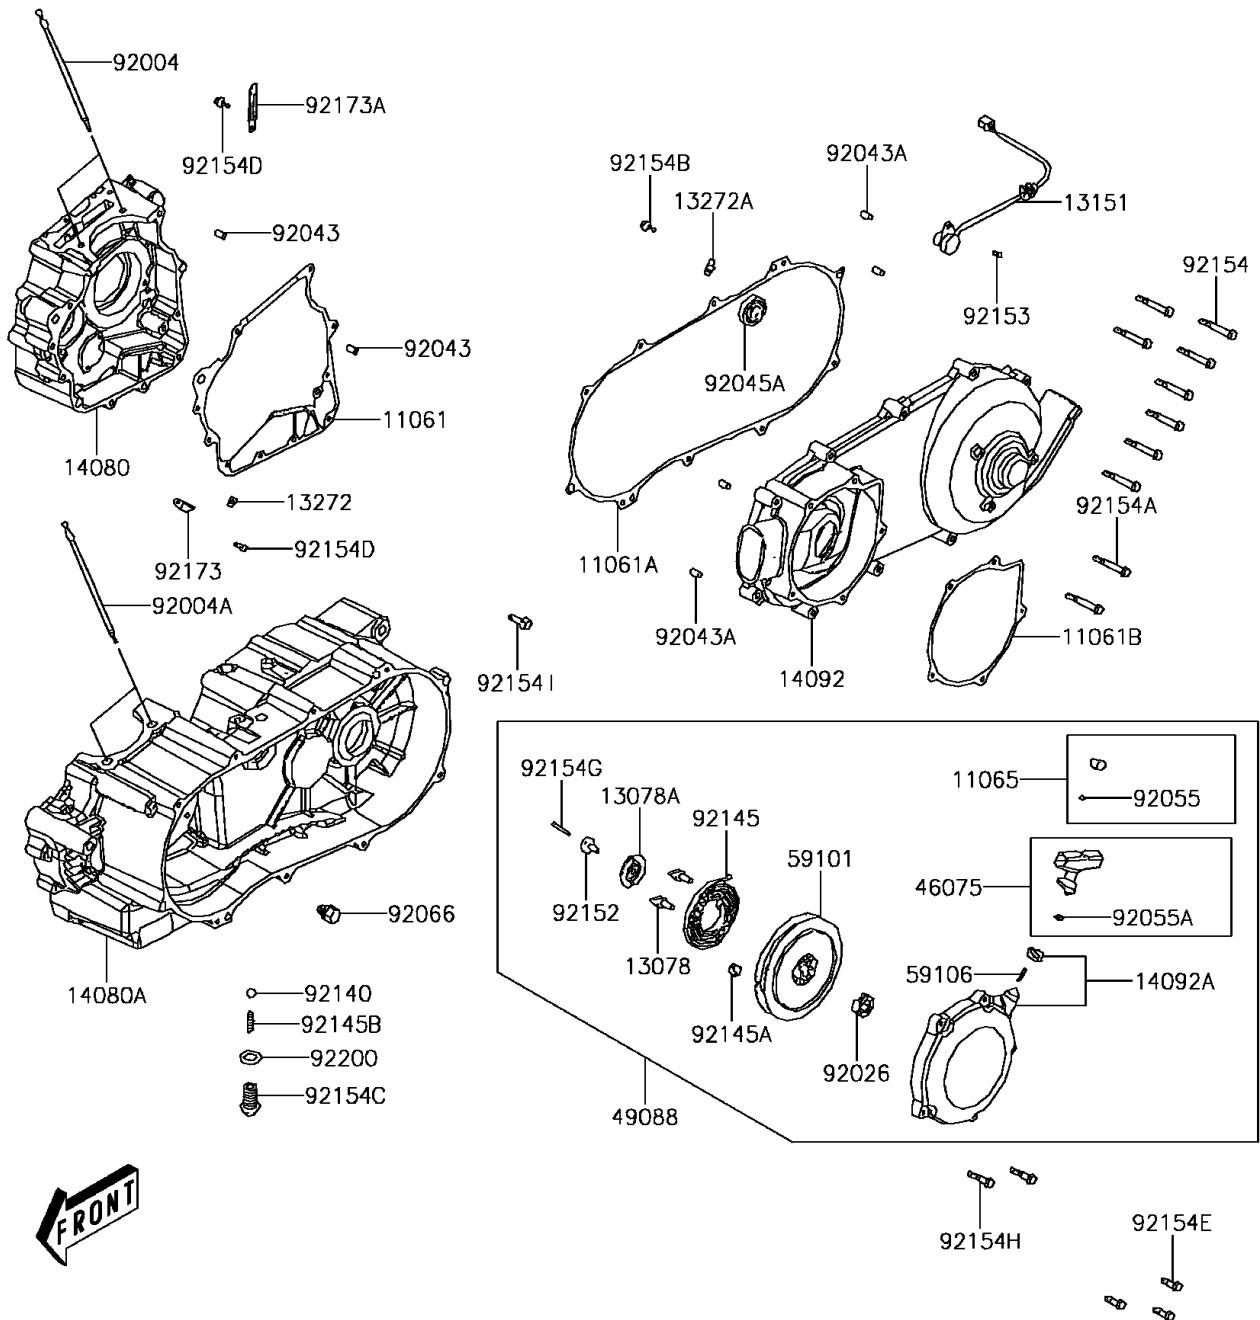

2018 BRUTE FORCE® 300 PARTS DIAGRAM

Crankcase

E1411

2018 BRUTE FORCE® 300 PARTS LIST

Crankcase

ITEM NAME	PART NUMBER	QUANTITY
GASKET,CRANK CASE (Ref # 11061)	11061-Y023	1
GASKET,CRANK CASE COVER,LH (Ref # 11061A)	11061-Y024	1
GASKET,RECOIL STARTER (Ref # 11061B)	11061-Y025	1
CAP (Ref # 11065)	11065-Y011	1
RATCHET (Ref # 13078)	13078-Y003	2
RATCHET (Ref # 13078A)	13078-Y004	1
SWITCH-COMP (Ref # 13151)	13151-Y001	1
PLATE (Ref # 13272)	13272-Y003	1
PLATE (Ref # 13272A)	13272-Y004	1
CRANKCASE,RH (Ref # 14080)	14080-Y005	1
CRANKCASE,LH (Ref # 14080A)	14080-Y006	1
COVER,CRANK CASE,LH (Ref # 14092)	14092-Y004	1
COVER,RECOIL STARTER (Ref # 14092A)	14092-Y005	1
GRIP (Ref # 46075)	46075-Y003	1
STARTER-RECOIL (Ref # 49088)	49088-Y001	1
REEL (Ref # 59101)	59101-Y001	1
ROPE (Ref # 59106)	59106-Y001	1
STUD (Ref # 92004)	92004-Y008	2
STUD (Ref # 92004A)	92004-Y009	2
SPACER (Ref # 92026)	92026-Y010	1
PIN,8X14 (Ref # 92043)	92043-Y012	2
PIN,10X16 (Ref # 92043A)	92043-Y013	4
BEARING-BALL,6305 (Ref # 92045)	92045-Y013	1
BEARING-BALL,6005LLU (Ref # 92045A)	92045-Y014	1
BEARING-BALL,6205 (Ref # 92045B)	92045-Y015	2
BEARING-BALL,6304 (Ref # 92045C)	92045-Y016	1
BEARING-NEEDLE (Ref # 92046)	92046-Y004	1
SEAL-OIL,27X42X7 (Ref # 92049)	92049-Y009	1
SEAL-OIL,25X40X8 (Ref # 92049A)	92049-Y010	1