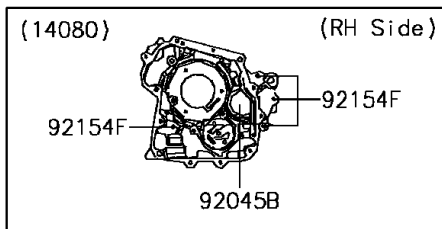

2018 BRUTE FORCE® 300 PARTS DIAGRAM

Crankcase

E1411

2018 BRUTE FORCE® 300 PARTS LIST

Crankcase

ITEM NAME	PART NUMBER	QUANTITY
GASKET,CRANK CASE (Ref # 11061)	11061-Y023	1
GASKET,CRANK CASE COVER,LH (Ref # 11061A)	11061-Y024	1
GASKET,RECOIL STARTER (Ref # 11061B)	11061-Y025	1
CAP (Ref # 11065)	11065-Y011	1
RATCHET (Ref # 13078)	13078-Y003	2
RATCHET (Ref # 13078A)	13078-Y004	1
SWITCH-COMP (Ref # 13151)	13151-Y001	1
PLATE (Ref # 13272)	13272-Y003	1
PLATE (Ref # 13272A)	13272-Y004	1
CRANKCASE,RH (Ref # 14080)	14080-Y005	1
CRANKCASE,LH (Ref # 14080A)	14080-Y006	1
COVER,CRANK CASE,LH (Ref # 14092)	14092-Y004	1
COVER,RECOIL STARTER (Ref # 14092A)	14092-Y005	1
GRIP (Ref # 46075)	46075-Y003	1
STARTER-RECOIL (Ref # 49088)	49088-Y001	1
REEL (Ref # 59101)	59101-Y001	1
ROPE (Ref # 59106)	59106-Y001	1
STUD (Ref # 92004)	92004-Y008	2
STUD (Ref # 92004A)	92004-Y009	2
SPACER (Ref # 92026)	92026-Y010	1
PIN,8X14 (Ref # 92043)	92043-Y012	2
PIN,10X16 (Ref # 92043A)	92043-Y013	4
BEARING-BALL,6305 (Ref # 92045)	92045-Y013	1
BEARING-BALL,6005LLU (Ref # 92045A)	92045-Y014	1
BEARING-BALL,6205 (Ref # 92045B)	92045-Y015	2
BEARING-BALL,6304 (Ref # 92045C)	92045-Y016	1
BEARING-NEEDLE (Ref # 92046)	92046-Y004	1
SEAL-OIL,27X42X7 (Ref # 92049)	92049-Y009	1
SEAL-OIL,25X40X8 (Ref # 92049A)	92049-Y010	1