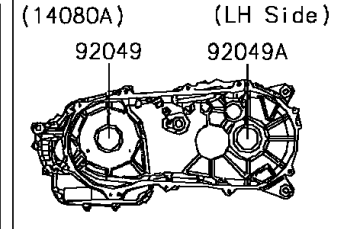

2018 BRUTE FORCE® 300 PARTS DIAGRAM

Crankcase

E1411

2018 BRUTE FORCE® 300 PARTS LIST

Crankcase

ITEM NAME	PART NUMBER	QUANTITY
GASKET,CRANK CASE (Ref # 11061)	11061-Y023	1
GASKET,CRANK CASE COVER,LH (Ref # 11061A)	11061-Y024	1
GASKET,RECOIL STARTER (Ref # 11061B)	11061-Y025	1
CAP (Ref # 11065)	11065-Y011	1
RATCHET (Ref # 13078)	13078-Y003	2
RATCHET (Ref # 13078A)	13078-Y004	1
SWITCH-COMP (Ref # 13151)	13151-Y001	1
PLATE (Ref # 13272)	13272-Y003	1
PLATE (Ref # 13272A)	13272-Y004	1
CRANKCASE,RH (Ref # 14080)	14080-Y005	1
CRANKCASE,LH (Ref # 14080A)	14080-Y006	1
COVER,CRANK CASE,LH (Ref # 14092)	14092-Y004	1
COVER,RECOIL STARTER (Ref # 14092A)	14092-Y005	1
GRIP (Ref # 46075)	46075-Y003	1
STARTER-RECOIL (Ref # 49088)	49088-Y001	1
REEL (Ref # 59101)	59101-Y001	1
ROPE (Ref # 59106)	59106-Y001	1
STUD (Ref # 92004)	92004-Y008	2
STUD (Ref # 92004A)	92004-Y009	2
SPACER (Ref # 92026)	92026-Y010	1
PIN,8X14 (Ref # 92043)	92043-Y012	2
PIN,10X16 (Ref # 92043A)	92043-Y013	4
BEARING-BALL,6305 (Ref # 92045)	92045-Y013	1
BEARING-BALL,6005LLU (Ref # 92045A)	92045-Y014	1
BEARING-BALL,6205 (Ref # 92045B)	92045-Y015	2
BEARING-BALL,6304 (Ref # 92045C)	92045-Y016	1
BEARING-NEEDLE (Ref # 92046)	92046-Y004	1
SEAL-OIL,27X42X7 (Ref # 92049)	92049-Y009	1
SEAL-OIL,25X40X8 (Ref # 92049A)	92049-Y010	1