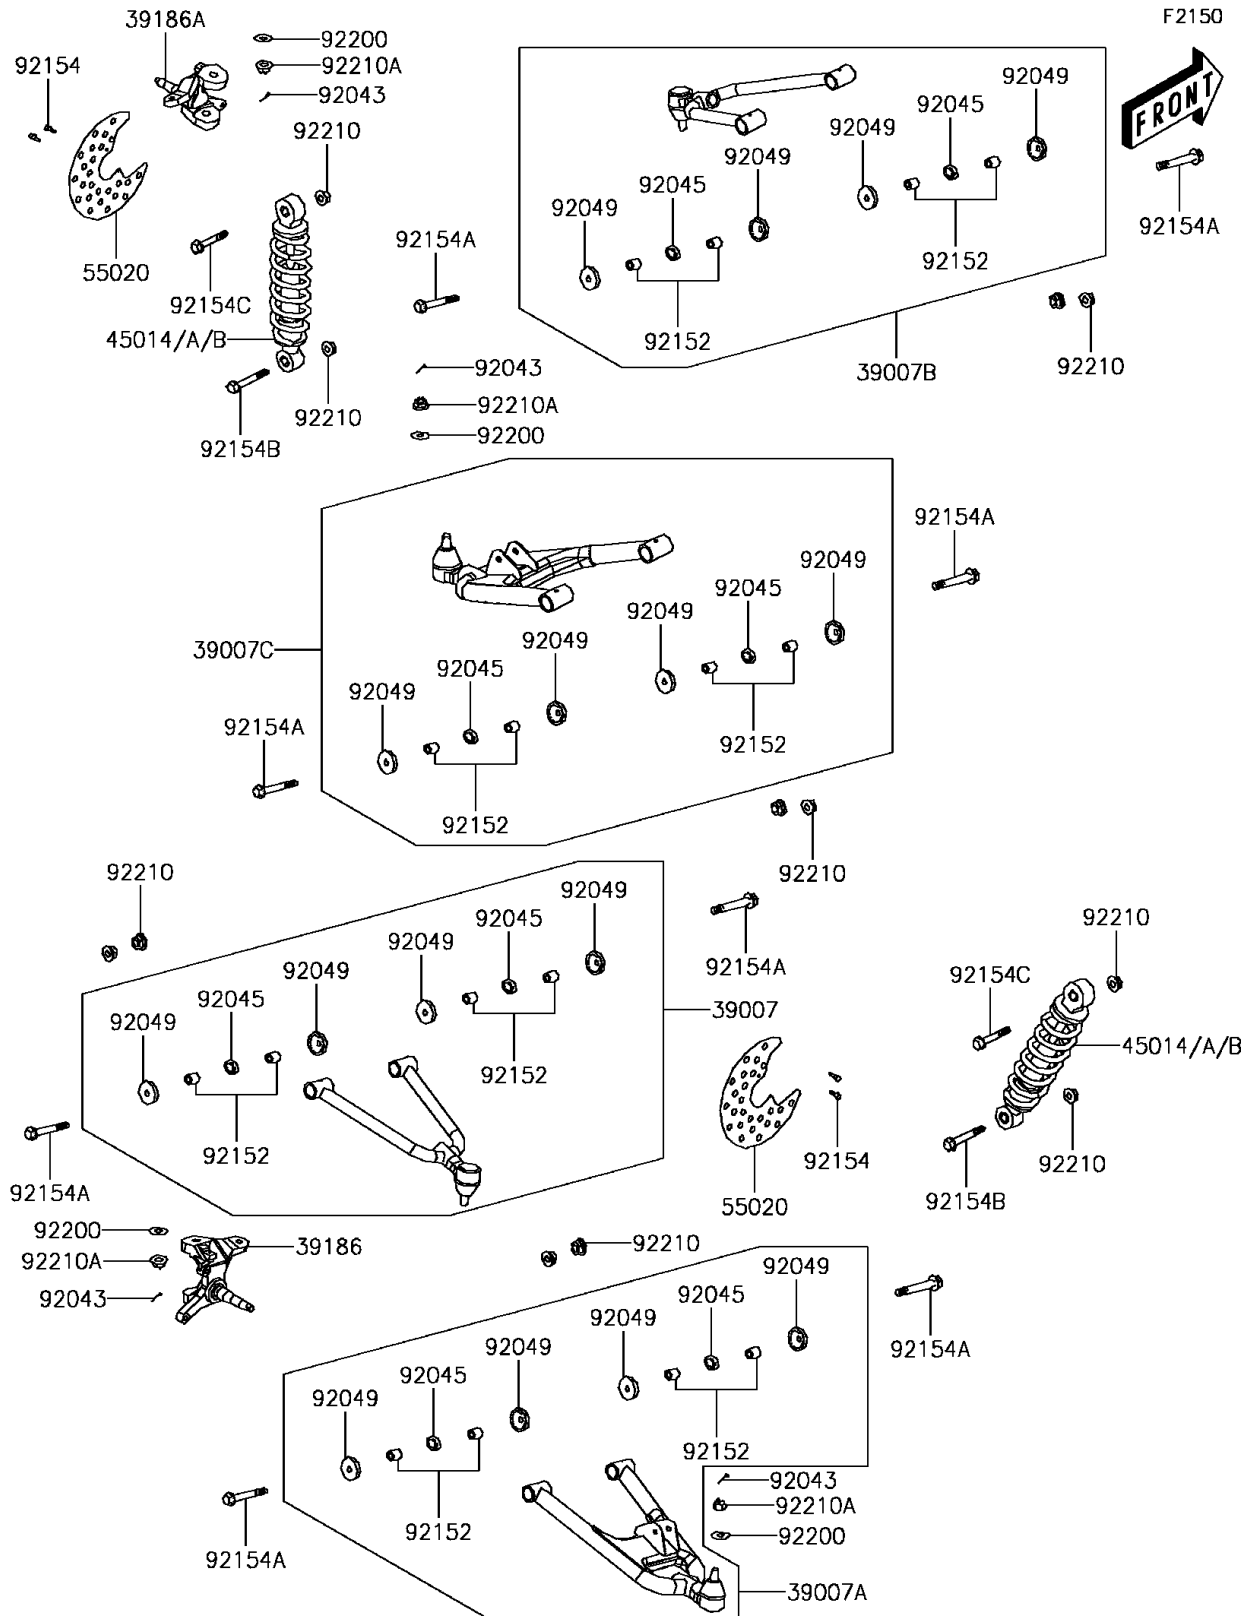

2018 BRUTE FORCE® 300 PARTS DIAGRAM

Suspension

2018 BRUTE FORCE® 300 PARTS LIST

Suspension

ITEM NAME	PART NUMBER	QUANTITY
ARM-SUSP,FR,UPP,RH,BLACK (Ref # 39007)	39007-Y003-945	1
ARM-SUSP,FR,LWR,RH,BLACK (Ref # 39007A)	39007-Y004-945	1
ARM-SUSP,FR,UPP,LH,BLACK (Ref # 39007B)	39007-Y005-945	1
ARM-SUSP,FR,LWR,LH,BLACK (Ref # 39007C)	39007-Y006-945	1
KNUCKLE,RH (Ref # 39186)	39186-Y003	1
KNUCKLE,LH (Ref # 39186A)	39186-Y004	1
SHOCKABSORBER,FR,B.SILVER (Ref # 45014A)	45014-Y004-938	2
SHOCKABSORBER,FR,GREEN (Ref # 45014B)	45014-Y004-966	2
GUARD,BRAKE DISK (Ref # 55020)	55020-Y007	2
PIN,3X25 (Ref # 92043)	92043-Y009	4
BEARING-BALL,6000 (Ref # 92045)	92045-Y026	8
SEAL-OIL,SEAL-OIL,18X26X4 (Ref # 92049)	92049-Y018	16
COLLAR (Ref # 92152)	92152-Y023	16
BOLT,FLANGE,6X10 (Ref # 92154)	92154-Y038	4
BOLT,FLANGE,10X57 (Ref # 92154A)	92154-Y039	8
BOLT,FLANGE,10X50 (Ref # 92154B)	92154-Y040	2
BOLT,FLANGE,10X40 (Ref # 92154C)	92154-Y041	2
WASHER,12X26X2.3 (Ref # 92200)	92200-Y046	4
NUT,10MM (Ref # 92210)	92210-Y009	12
NUT,12MM (Ref # 92210A)	92210-Y023	4