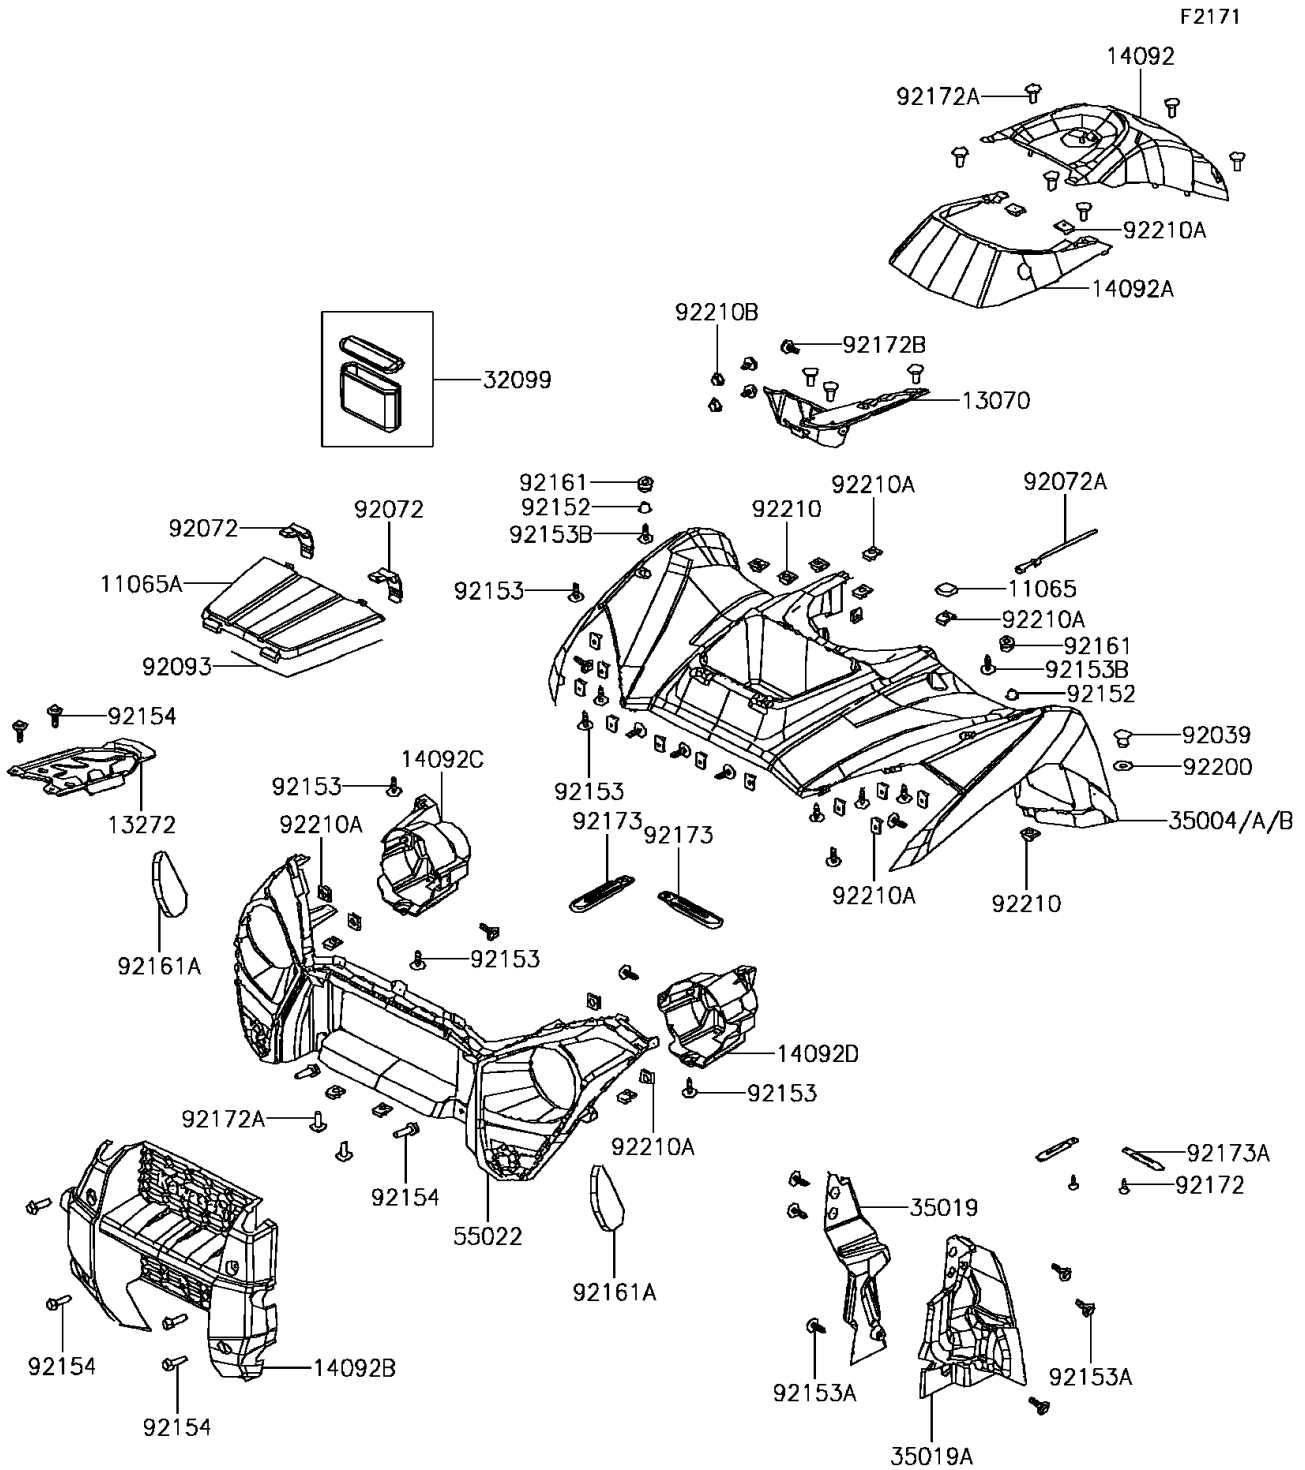

2018 BRUTE FORCE® 300 PARTS DIAGRAM

Front Fender(s)

2018 BRUTE FORCE® 300 PARTS LIST

Front Fender(s)

ITEM NAME	PART NUMBER	QUANTITY
CAP,TOOL BOX (Ref # 11065)	11065-Y009	1
CAP,STORAGE BOX,S.BLACK (Ref # 11065A)	11065-Y010-933	1
GUIDE,COVER SHIFT LEVER,BLACK (Ref # 13070)	13070-Y003-933	1
PLATE,S.BLACK (Ref # 13272)	13272-Y010-933	1
COVER,S.BLACK (Ref # 14092)	14092-Y008-933	1
COVER,FRONT FENDER,S.BLACK (Ref # 14092A)	14092-Y009-933	1
COVER,FRONT BUMPER,S.BLACK (Ref # 14092B)	14092-Y010-933	1
COVER,RIGHT HEAD LAMP,S.BLACK (Ref # 14092C)	14092-Y011-933	1
COVER,LEFT HEAD LAMP,S.BLACK (Ref # 14092D)	14092-Y012-933	1
CASE,OWNERS MANUAL (Ref # 32099)	32099-Y006	1
FENDER-FRONT,B.WHITE (Ref # 35004)	35004-Y002-932	1
FENDER-FRONT,S.BLACK (Ref # 35004A)	35004-Y002-933	1
FLAP,RH,S.BLACK (Ref # 35019)	35019-Y001-933	1
FLAP,LH,S.BLACK (Ref # 35019A)	35019-Y002-933	1
COVER-HEAD LAMP,S.BLACK (Ref # 55022)	55022-Y001-933	1
RIVET,3.2X9.8 (Ref # 92039)	92039-Y001	6
BAND,CAP STORAGE BOX (Ref # 92072)	92072-Y006	2
BAND (Ref # 92072A)	92072-Y007	1
SEAL (Ref # 92093)	92093-Y012	1
COLLAR (Ref # 92152)	92152-Y018	2
BOLT,5X16 (Ref # 92153)	92153-Y013	17
BOLT,6X16 (Ref # 92153A)	92153-Y018	6
BOLT,6X20 (Ref # 92153B)	92153-Y019	2
BOLT,FLANGE,6MM (Ref # 92154)	92154-Y023	8
DAMPER (Ref # 92161)	92161-Y011	2
DAMPER,FRONT BUMPER COVER (Ref # 92161A)	92161-Y020	2
SCREW,4X12 (Ref # 92172)	92172-Y019	2
SCREW,5X16 (Ref # 92172A)	92172-Y039	8
SCREW,6X20 (Ref # 92172B)	92172-Y041	6

2018 BRUTE FORCE® 300 PARTS LIST

Front Fender(s)

ITEM NAME	PART NUMBER	QUANTITY
CLAMP (Ref # 92173)	92173-Y004	2
CLAMP,2X70 (Ref # 92173A)	92173-Y011	2
WASHER,3MM (Ref # 92200)	92200-Y017	6
NUT,6MM (Ref # 92210)	92210-Y011	4
NUT,5MM (Ref # 92210A)	92210-Y016	25
NUT (Ref # 92210B)	92210-Y031	2