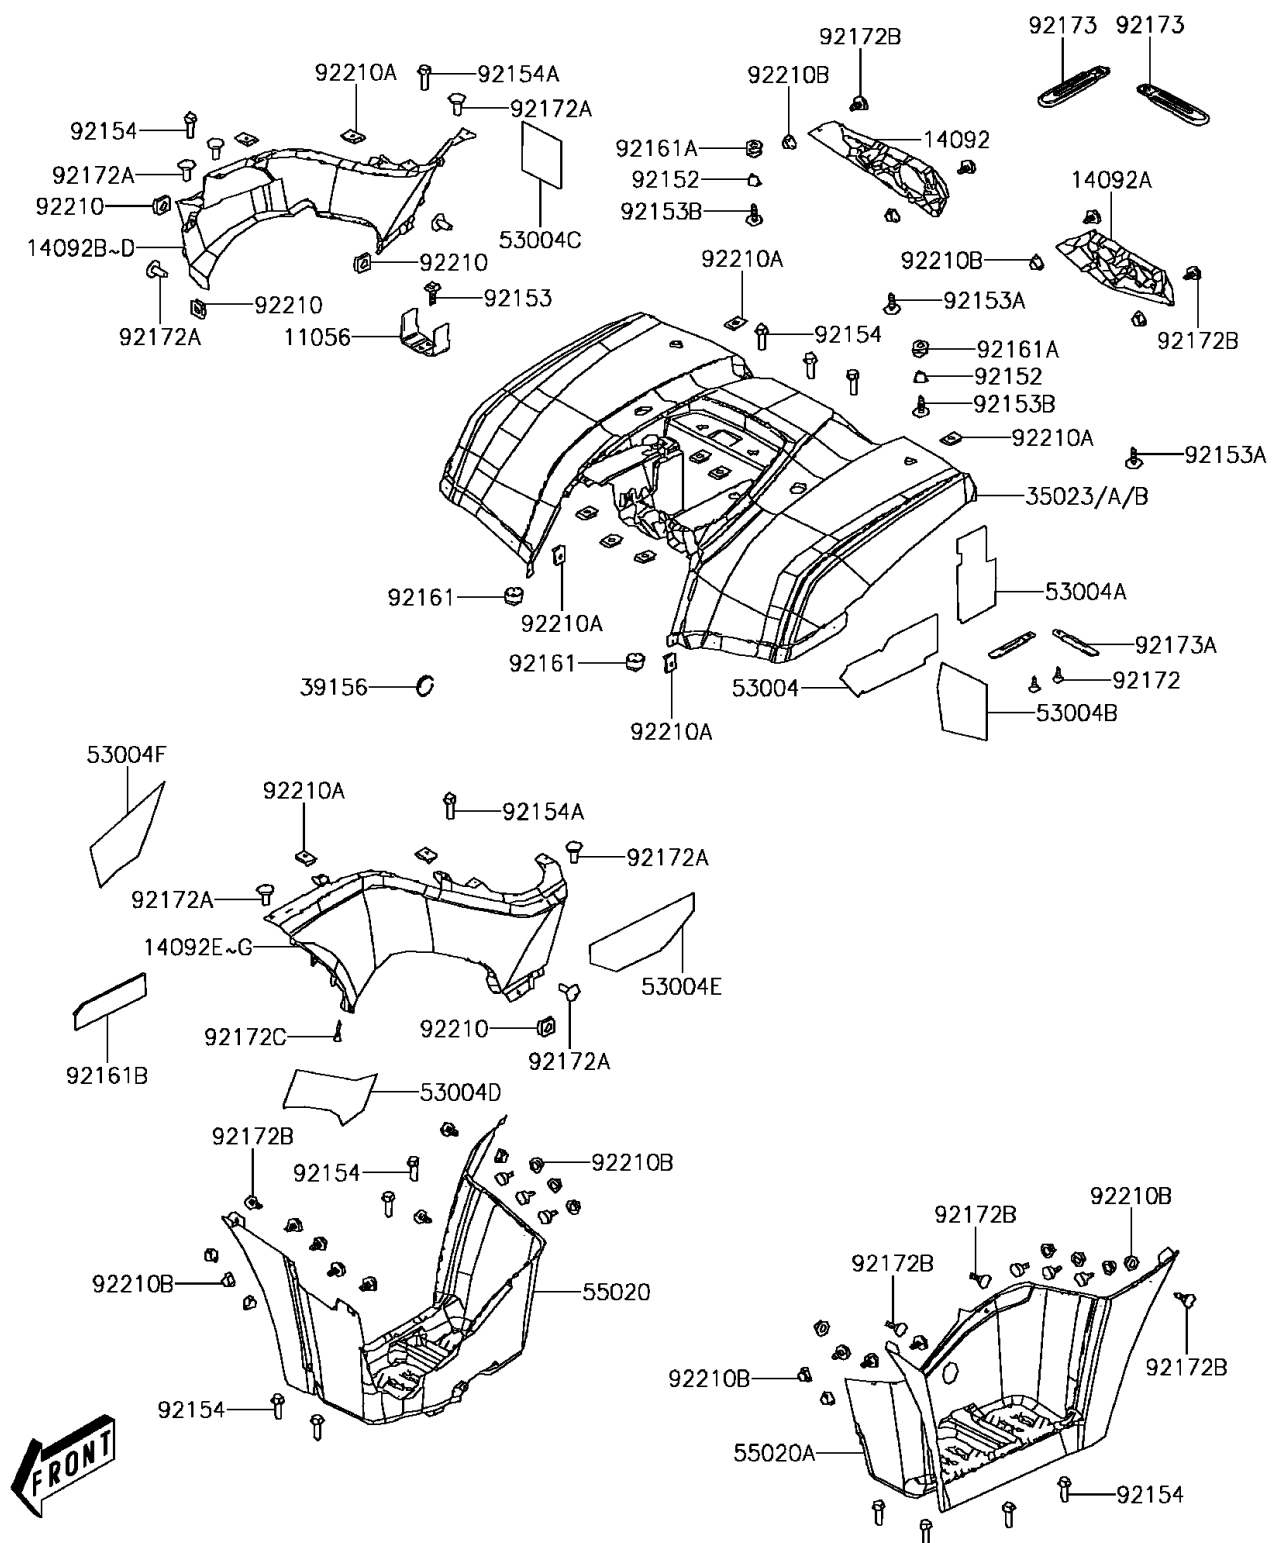

# 2017 BRUTE FORCE® 300 PARTS DIAGRAM

Rear Fender(s)

F2172

## 2017 BRUTE FORCE® 300 PARTS LIST

### Rear Fender(s)

ITEM NAME	PART NUMBER	QUANTITY
BRACKET,IGNITION SWITCH (Ref # 11056)	11056-Y004	1
COVER,TAIL TAMP,RH,S.BLACK (Ref # 14092)	14092-Y013-933	1
COVER,TAIL TAMP,LH,S.BLACK (Ref # 14092A)	14092-Y014-933	1
COVER,SIDE,RH,S.BLACK (Ref # 14092C)	14092-Y015-933	1
COVER,SIDE,RH,T.GREEN (Ref # 14092D)	14092-Y015-973	1
COVER,SIDE,LH,S.BLACK (Ref # 14092F)	14092-Y016-933	1
COVER,SIDE,LH,T.GREEN (Ref # 14092G)	14092-Y016-973	1
FENDER-REAR,S.BLACK (Ref # 35023A)	35023-Y002-933	1
FENDER-REAR,T.GREEN (Ref # 35023B)	35023-Y002-973	1
PAD,SIDE COVER (Ref # 39156)	39156-Y002	1
MAT,LH,LWR (Ref # 53004)	53004-Y001	1
MAT,LH,UPP (Ref # 53004A)	53004-Y002	1
MAT,RR (Ref # 53004B)	53004-Y003	1
MAT,RR (Ref # 53004C)	53004-Y004	1
MAT,LH (Ref # 53004D)	53004-Y005	1
MAT,LH (Ref # 53004E)	53004-Y006	1
MAT,FRONT,LH (Ref # 53004F)	53004-Y007	1
GUARD,FOOTREST,RH,S.BLACK (Ref # 55020)	55020-Y005-933	1
GUARD,FOOTREST,LH,S.BLACK (Ref # 55020A)	55020-Y006-933	1
COLLAR (Ref # 92152)	92152-Y018	2
BOLT,FLANGED,5X12 (Ref # 92153)	92153-1991	1
BOLT,5X16 (Ref # 92153A)	92153-Y013	2
BOLT,6X20 (Ref # 92153B)	92153-Y019	2
BOLT,FLANGE,6MM (Ref # 92154)	92154-Y023	12
BOLT,6X16 (Ref # 92154A)	92154-Y054	2
DAMPER (Ref # 92161)	92161-Y005	2
DAMPER (Ref # 92161A)	92161-Y011	2
DAMPER,FUEL TANK GUARD (Ref # 92161B)	92161-Y019	1
SCREW,4X12 (Ref # 92172)	92172-Y019	2

### Rear Fender(s)

ITEM NAME	PART NUMBER	QUANTITY
SCREW,5X16 (Ref # 92172A)	92172-Y039	8
SCREW,6X20 (Ref # 92172B)	92172-Y041	23
SCREW,5MM (Ref # 92172C)	92172-Y043	1
CLAMP (Ref # 92173)	92173-Y004	2
CLAMP,2X70 (Ref # 92173A)	92173-Y011	2
NUT,6MM (Ref # 92210)	92210-Y011	4
NUT,5MM (Ref # 92210A)	92210-Y016	13
NUT (Ref # 92210B)	92210-Y031	18