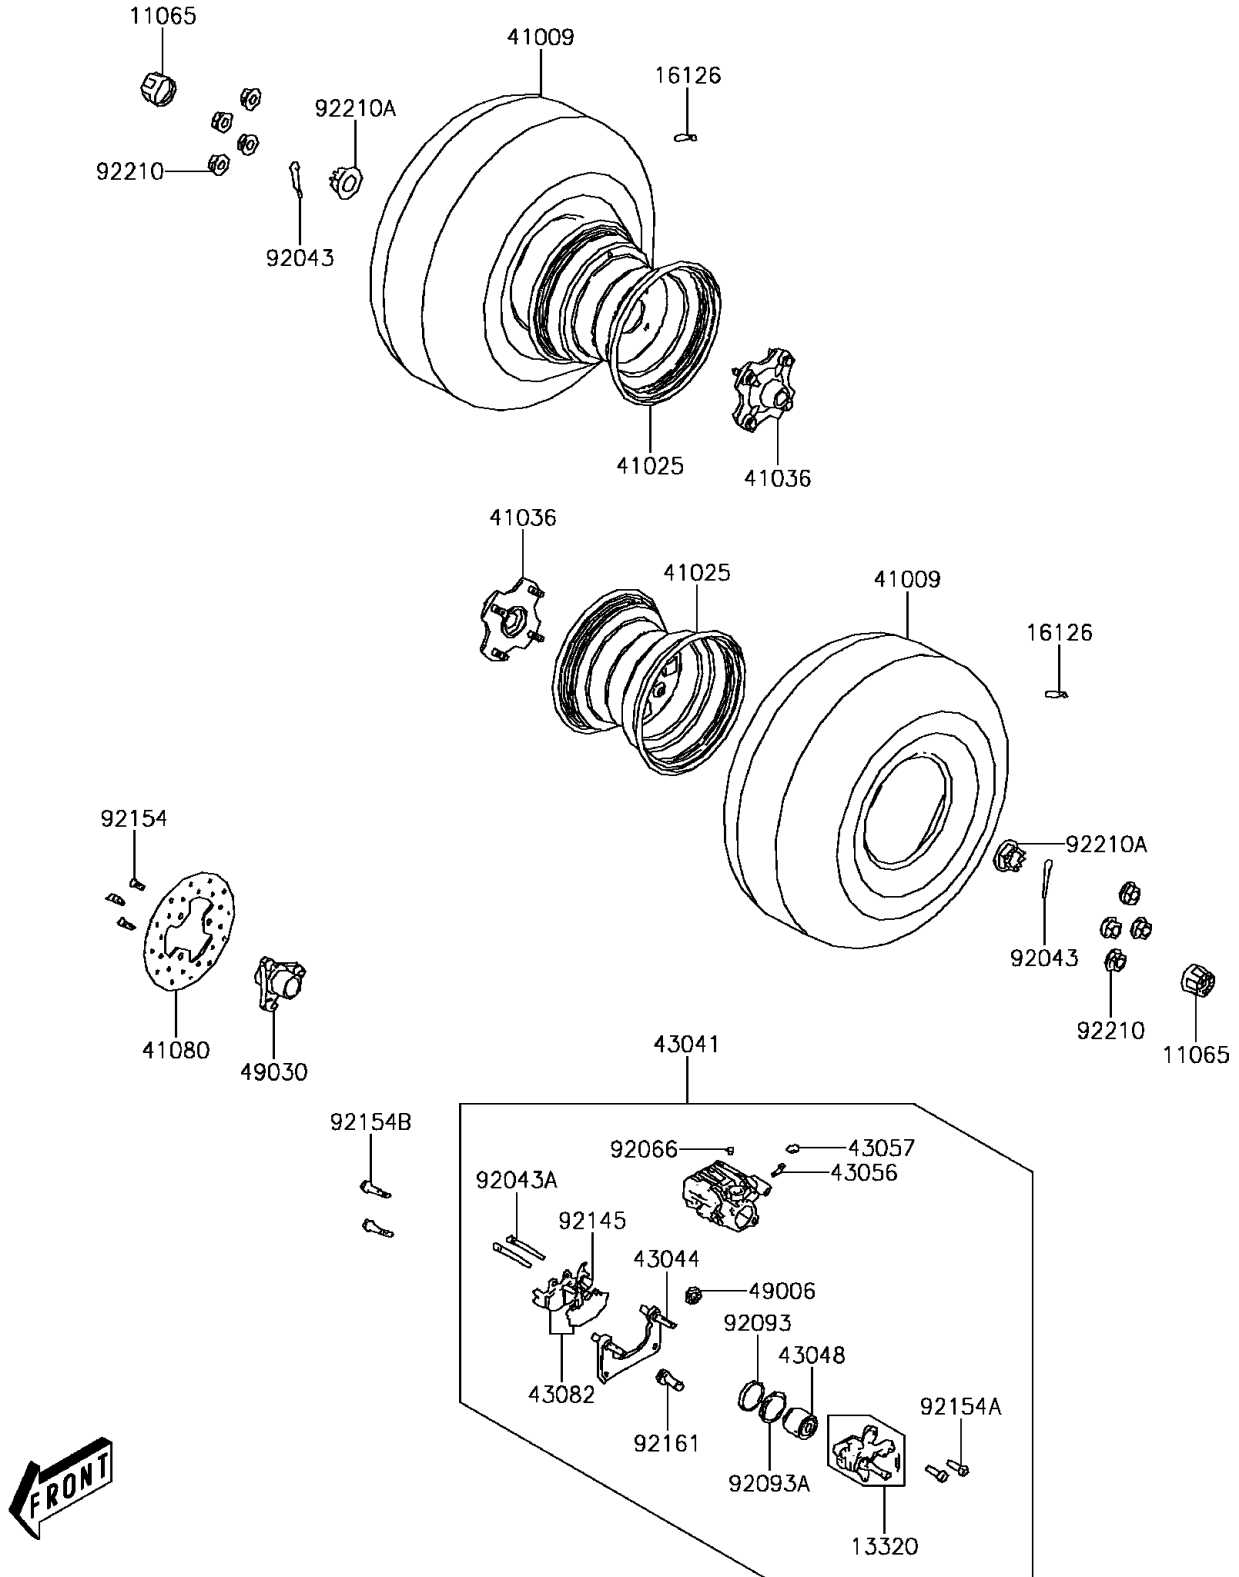

# 2018 BRUTE FORCE® 300 PARTS DIAGRAM

## Rear Hub

F2240

## 2018 BRUTE FORCE® 300 PARTS LIST

### Rear Hub

ITEM NAME	PART NUMBER	QUANTITY
CAP,WHEEL (Ref # 11065)	11065-Y015	2
LEVER-ASSY,ADJUSTABLE (Ref # 13320)	13320-Y001	1
VALVE,RIM (Ref # 16126)	16126-Y001	2
TIRE,RR (Ref # 41009)	41009-Y005	2
RIM,RR,BLACK (Ref # 41025)	41025-Y005-935	2
HUB-ASSY,RR (Ref # 41036)	41036-Y005	2
DISC (Ref # 41080)	41080-Y003	1
CALIPER-ASSY,RR (Ref # 43041)	43041-Y004	1
HOLDER-COMP-CALIPER,RR (Ref # 43044)	43044-Y002	1
PISTON-CALIPER (Ref # 43048)	43048-0027	1
BREATHER-BRAKE (Ref # 43056)	43056-0006	1
CAP-BREATHER (Ref # 43057)	43057-Y002	1
PAD-ASSY-BRAKE (Ref # 43082)	43082-Y004	1
BOOT,CALIPER (Ref # 49006)	49006-Y005	1
HUB,BRAKE DISK (Ref # 49030)	49030-Y002	1
PIN,3X25 (Ref # 92043)	92043-Y011	2
PIN,HANGER (Ref # 92043A)	92043-Y023	2
PLUG (Ref # 92066)	92066-Y012	1
SEAL (Ref # 92093)	92093-0613	1
SEAL,PISTON (Ref # 92093A)	92093-Y006	1
SPRING,PAD (Ref # 92145)	92145-Y035	1
BOLT,8X24 (Ref # 92154)	92154-Y025	3
BOLT,FLANGE (Ref # 92154A)	92154-Y028	2
BOLT,FLANGE,8X20 (Ref # 92154B)	92154-Y226	2
DAMPER (Ref # 92161)	92161-Y012	1
NUT,10MM (Ref # 92210)	92210-Y044	8
NUT,CASTEL,18MM (Ref # 92210A)	92210-Y046	2