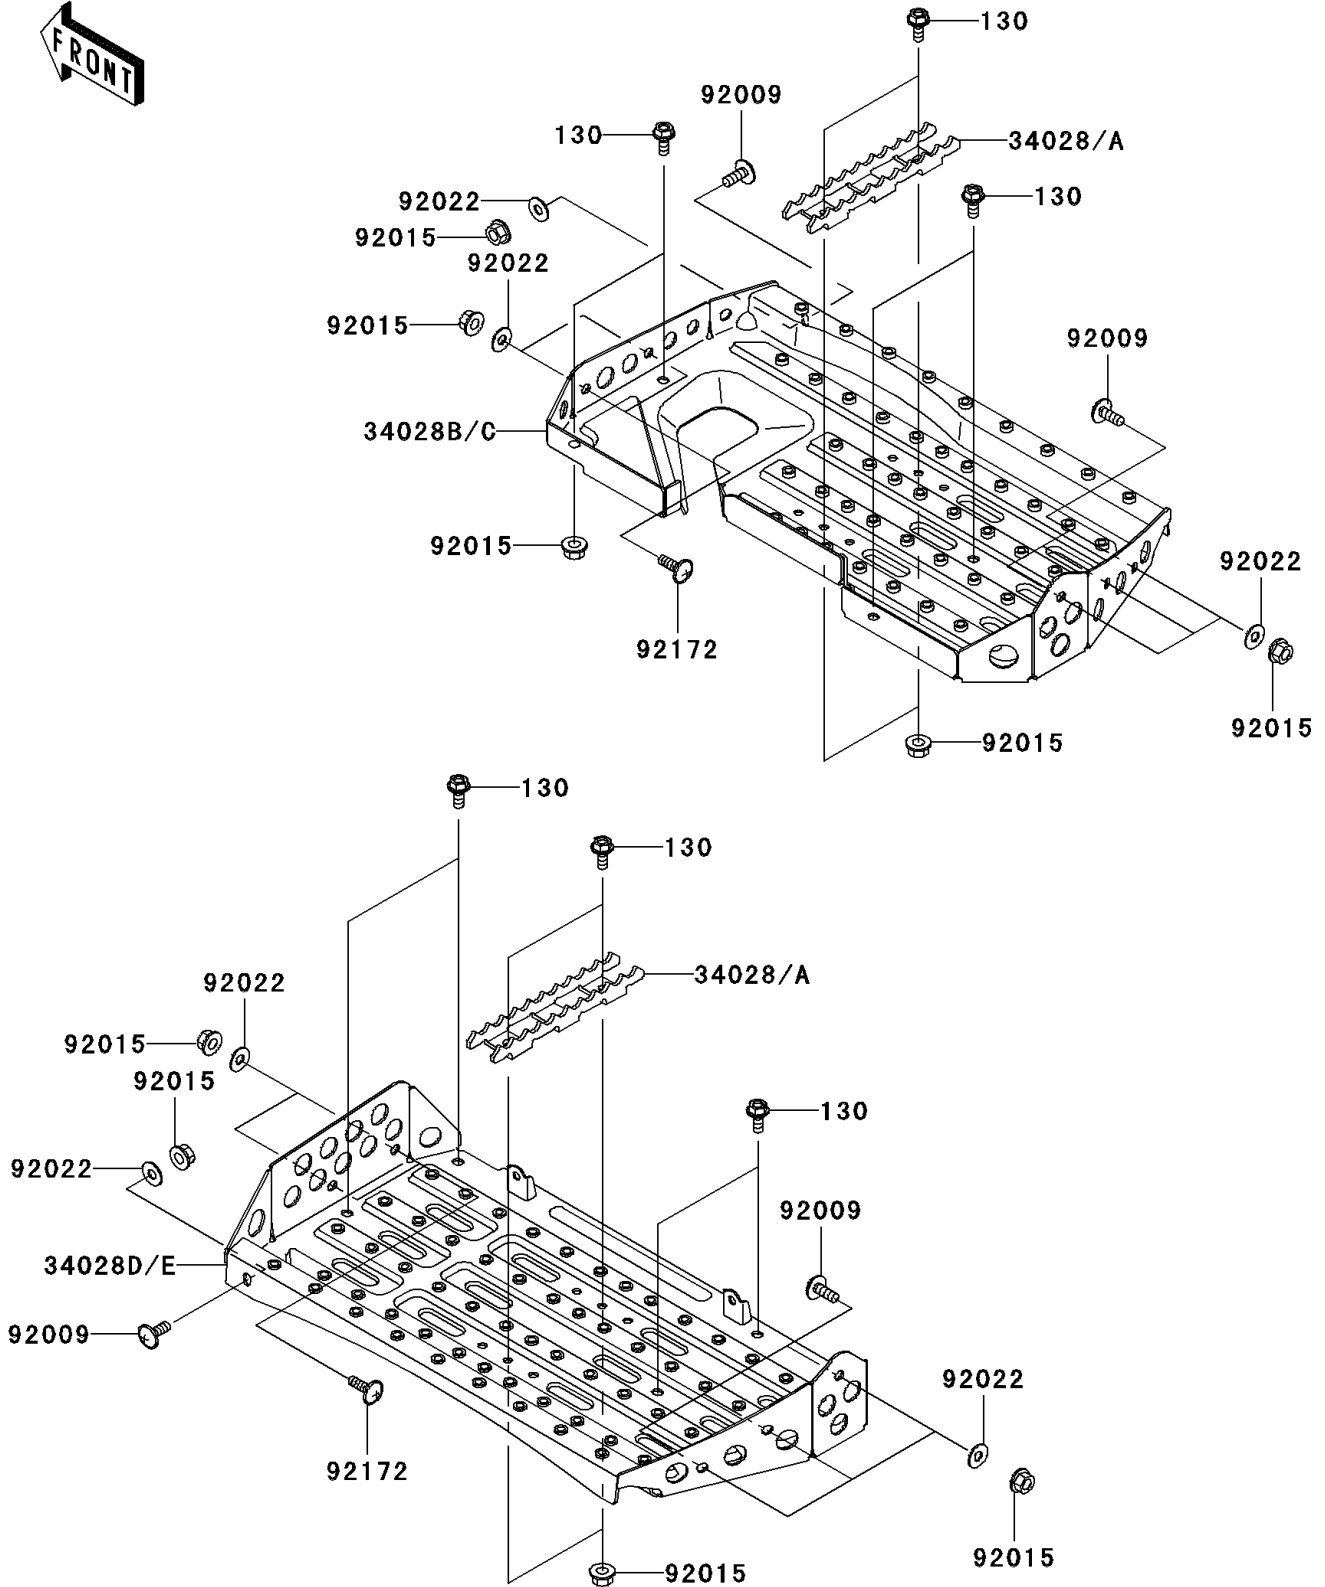

2004 Prairie 700 4x4 PARTS DIAGRAM

Footrests

F2160

2004 Prairie 700 4x4 PARTS LIST

Footrests

ITEM NAME	PART NUMBER	QUANTITY
BOLT-FLANGED,6X14 (Ref # 130)	130J0614	12
STEP,FOOT PEG,S.GOLD (Ref # 34028)	34028-1487-UF	2
STEP,RH,S.GOLD (Ref # 34028B)	34028-1513-UF	1
STEP,LH,S.GOLD (Ref # 34028D)	34028-1521-UF	1
SCREW,6X16 (Ref # 92009)	92009-1621	8
NUT,FLANGED,6MM (Ref # 92015)	92015-1367	17
WASHER,6.5X16X1.0 (Ref # 92022)	92022-1093	12
SCREW,6X18 (Ref # 92172)	92172-0002	4