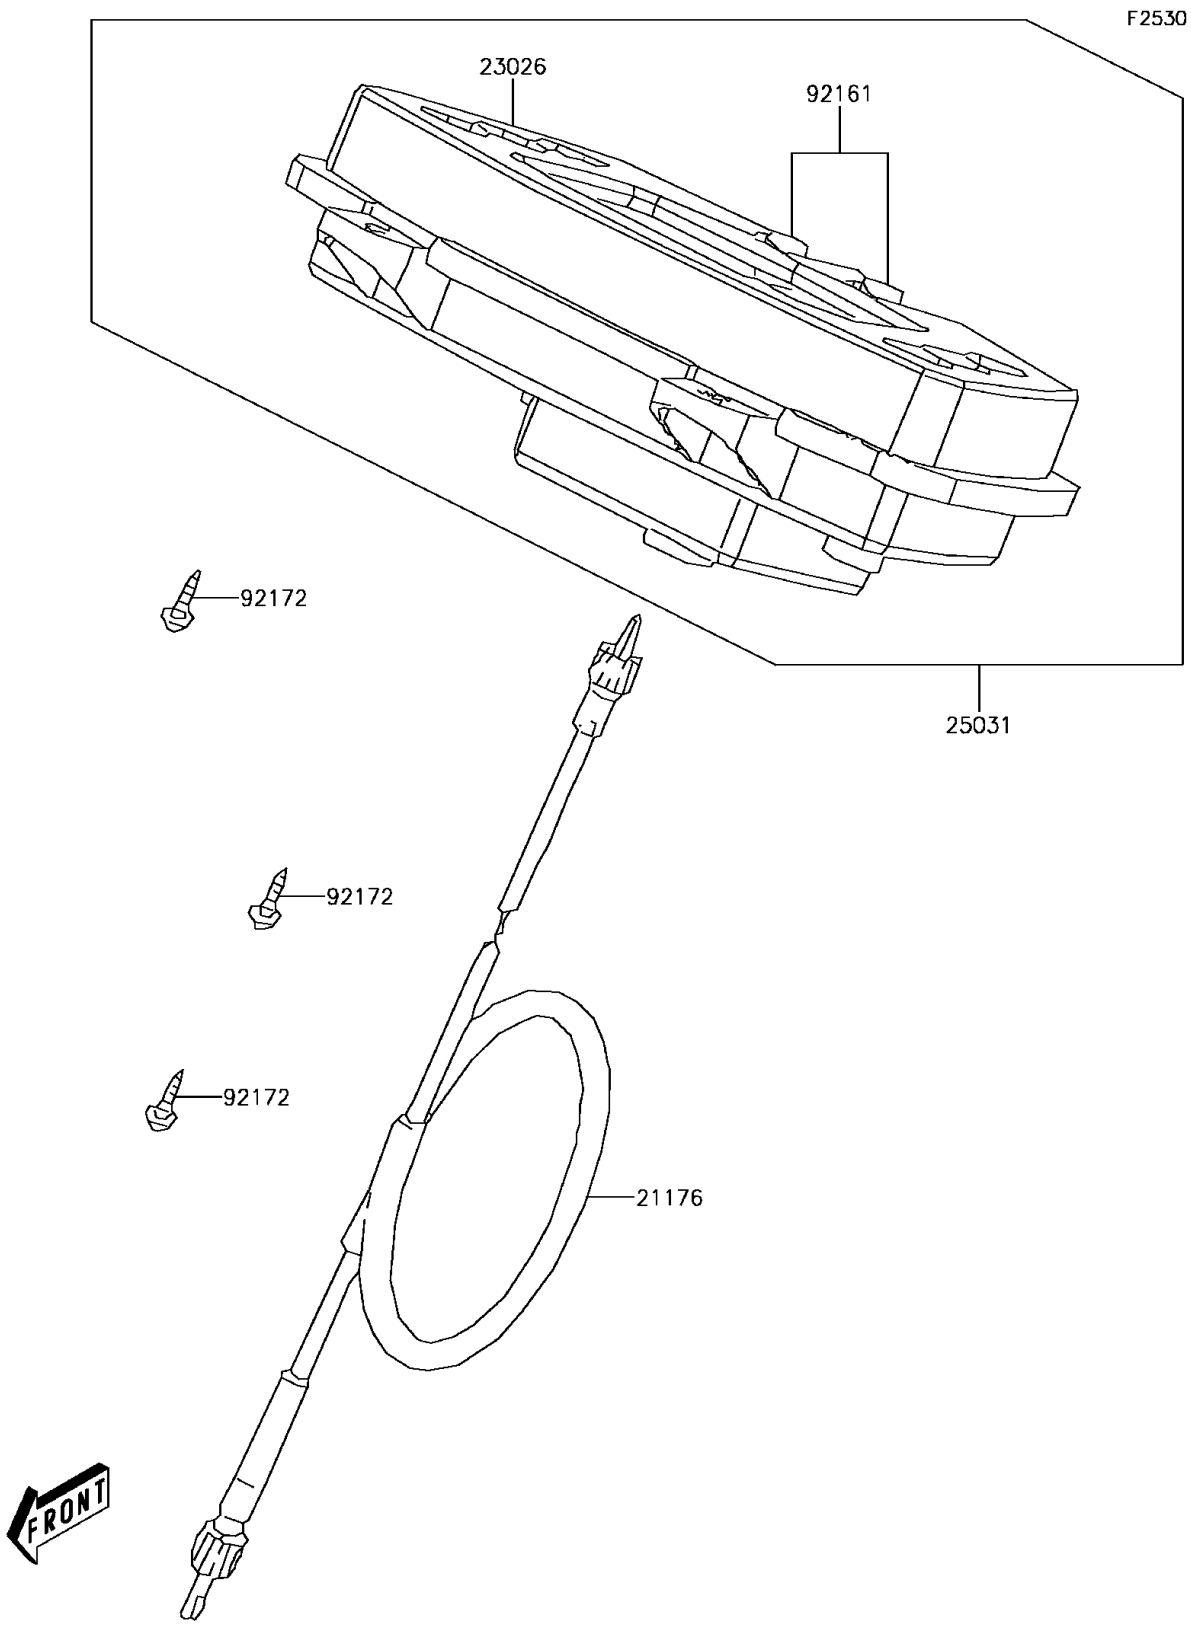

2018 BRUTE FORCE® 300 PARTS DIAGRAM

Meter(s)

2018 BRUTE FORCE® 300 PARTS LIST

Meter(s)

ITEM NAME	PART NUMBER	QUANTITY
CABLE,SPEEDOMETER (Ref # 21176)	21176-Y001	1
LENS (Ref # 23026)	23026-Y003	1
METER-ASSY (Ref # 25031)	25031-Y001	1
DAMPER (Ref # 92161)	92161-Y010	2
SCREW,TAPPING,5X12 (Ref # 92172)	92172-Y038	3