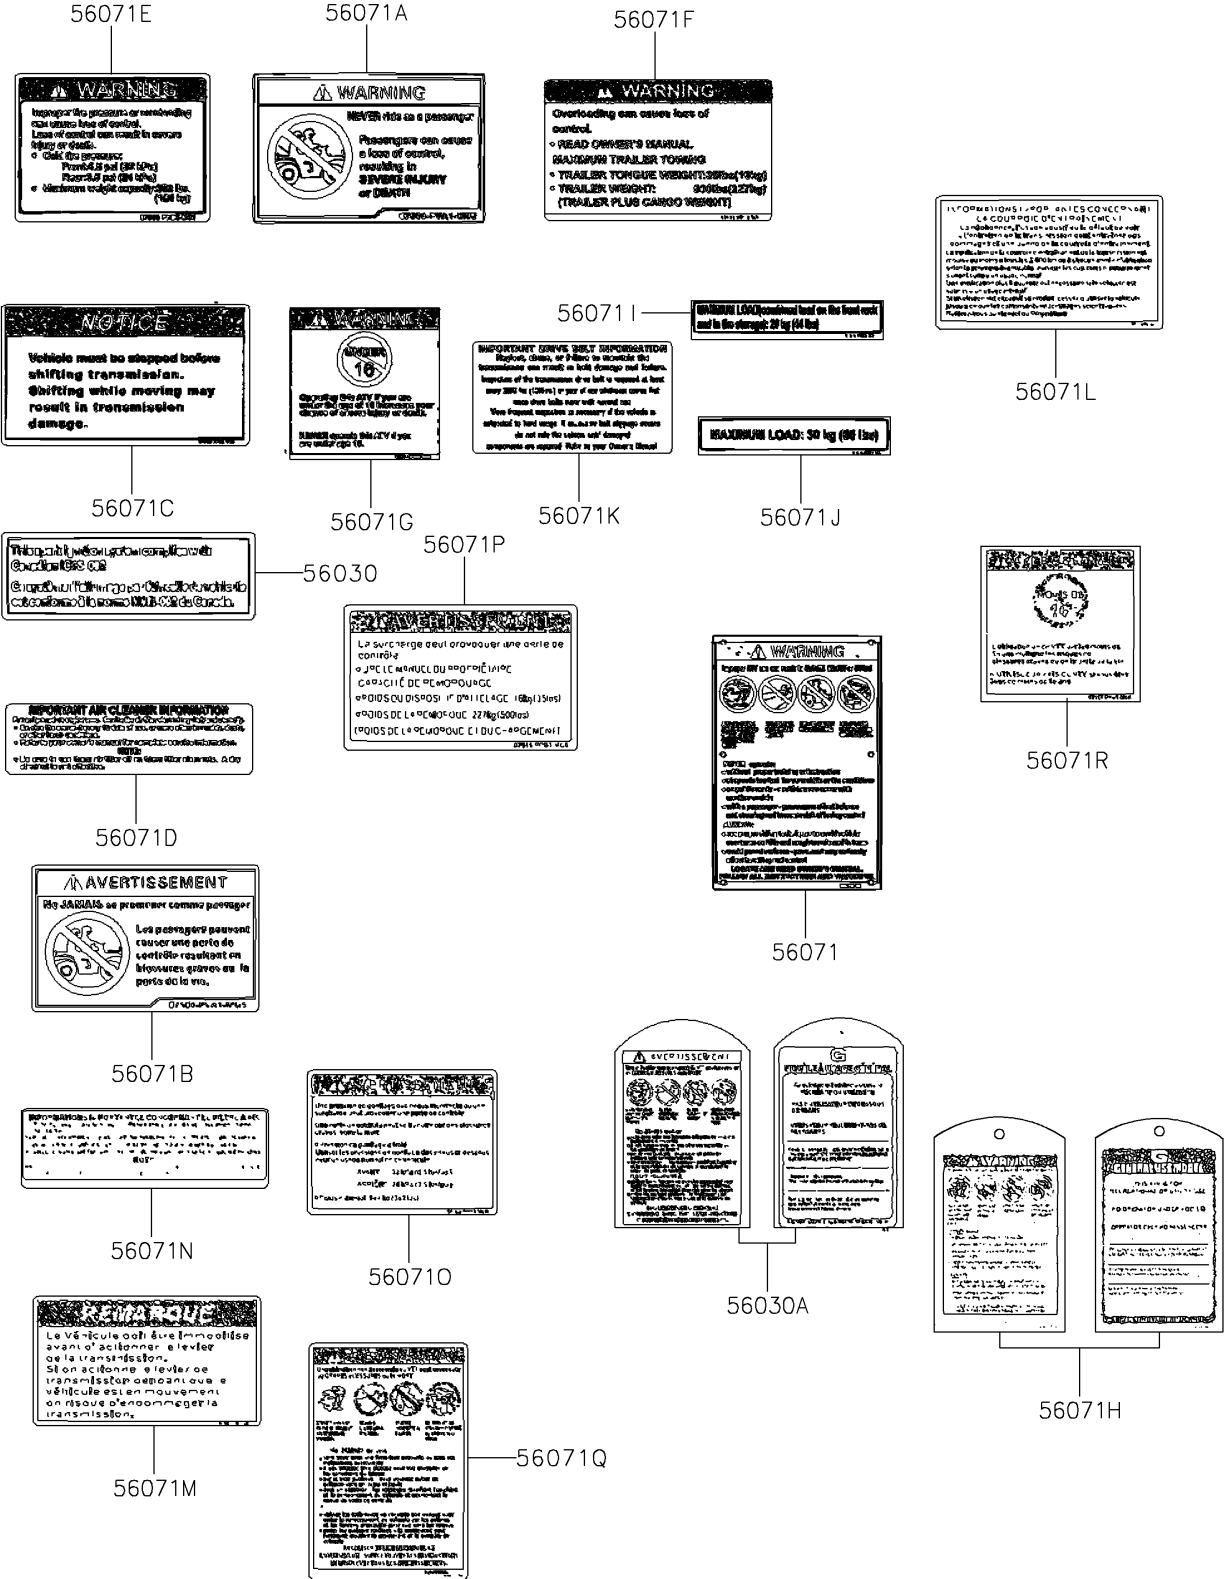

2017 BRUTE FORCE® 300 PARTS DIAGRAM

Labels(CN)

F2860A

2017 BRUTE FORCE® 300 PARTS LIST

Labels(CN)

ITEM NAME	PART NUMBER	QUANTITY
LABEL,ICES-002 (Ref # 56030)	56030-Y004	1
LABEL,HANGTAG (Ref # 56030A)	56030-Y012	1
LABEL-WARNING,OFF ROAD (Ref # 56071)	56071-Y019	1
LABEL-WARNING,NO PASSENGER (Ref # 56071A)	56071-Y022	1
LABEL-WARNING,NO PASSENGER (Ref # 56071B)	56071-Y029	1
LABEL-WARNING,SHIFT LEVER (Ref # 56071C)	56071-Y034	1
LABEL-WARNING,AIR CLEANER (Ref # 56071D)	56071-Y035	1
LABEL-WARNING,OFF ROAD (Ref # 56071E)	56071-Y036	1
LABEL-WARNING,MAX. CAPACITY (Ref # 56071F)	56071-Y037	1
LABEL-WARNING,UNDER 16 (Ref # 56071G)	56071-Y038	1
LABEL-WARNING,HANGTAG (Ref # 56071H)	56071-Y039	1
LABEL-WARNING,CARRIER (Ref # 56071I)	56071-Y040	1
LABEL-WARNING,CARRIER (Ref # 56071J)	56071-Y041	1
LABEL-WARNING,DRIVE BELT (Ref # 56071K)	56071-Y042	1
LABEL-WARNING,DRIVE BELT (Ref # 56071L)	56071-Y047	1
LABEL-WARNING,SHIFT LEVER (Ref # 56071M)	56071-Y048	1
LABEL-WARNING,AIR CLEANER (Ref # 56071N)	56071-Y049	1
LABEL-WARNING,OFF ROAD (Ref # 56071O)	56071-Y050	1
LABEL-WARNING,MAX LOAD (Ref # 56071P)	56071-Y051	1
LABEL-WARNING,GENERAL (Ref # 56071Q)	56071-Y052	1
LABEL-WARNING,UNDER 16 (Ref # 56071R)	56071-Y053	1