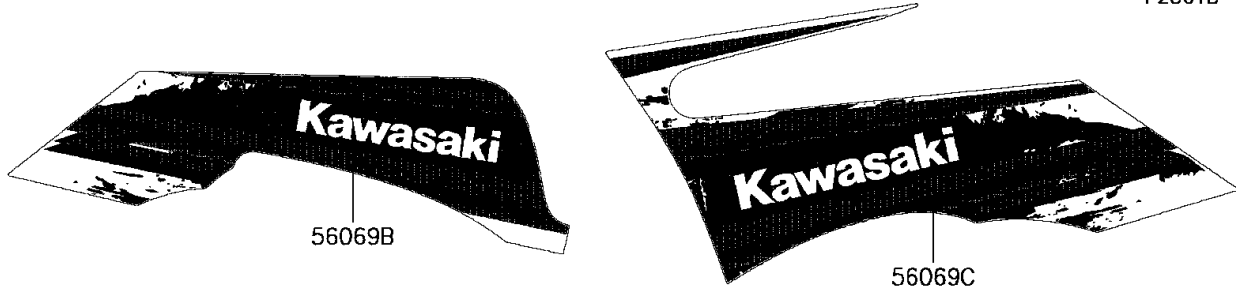

2018 BRUTE FORCE® 300 PARTS DIAGRAM

Decals(White)(CJF)

F2861B

2018 BRUTE FORCE® 300 PARTS LIST

Decals(White)(CJF)

ITEM NAME	PART NUMBER	QUANTITY
PATTERN,KAWASAKI (Ref # 56069)	56069-Y087	1
PATTERN,BRUTE FORCE (Ref # 56069A)	56069-Y095	2
PATTERN,SIDE COVER,RH (Ref # 56069B)	56069-Y202	1
PATTERN,SIDE COVER,LH (Ref # 56069C)	56069-Y204	1
PATTERN,SIDE COVER,RR,RH (Ref # 56069D)	56069-Y206	1
PATTERN,FRONT FENDER,RH (Ref # 56069E)	56069-Y208	1
PATTERN,FRONT FENDER,LH (Ref # 56069F)	56069-Y210	1
PATTERN,REAR FENDER,RH (Ref # 56069G)	56069-Y212	1
PATTERN,REAR FENDER,LH (Ref # 56069H)	56069-Y214	1
PATTERN,KAWASAKI (Ref # 56069I)	56069-Y216	1