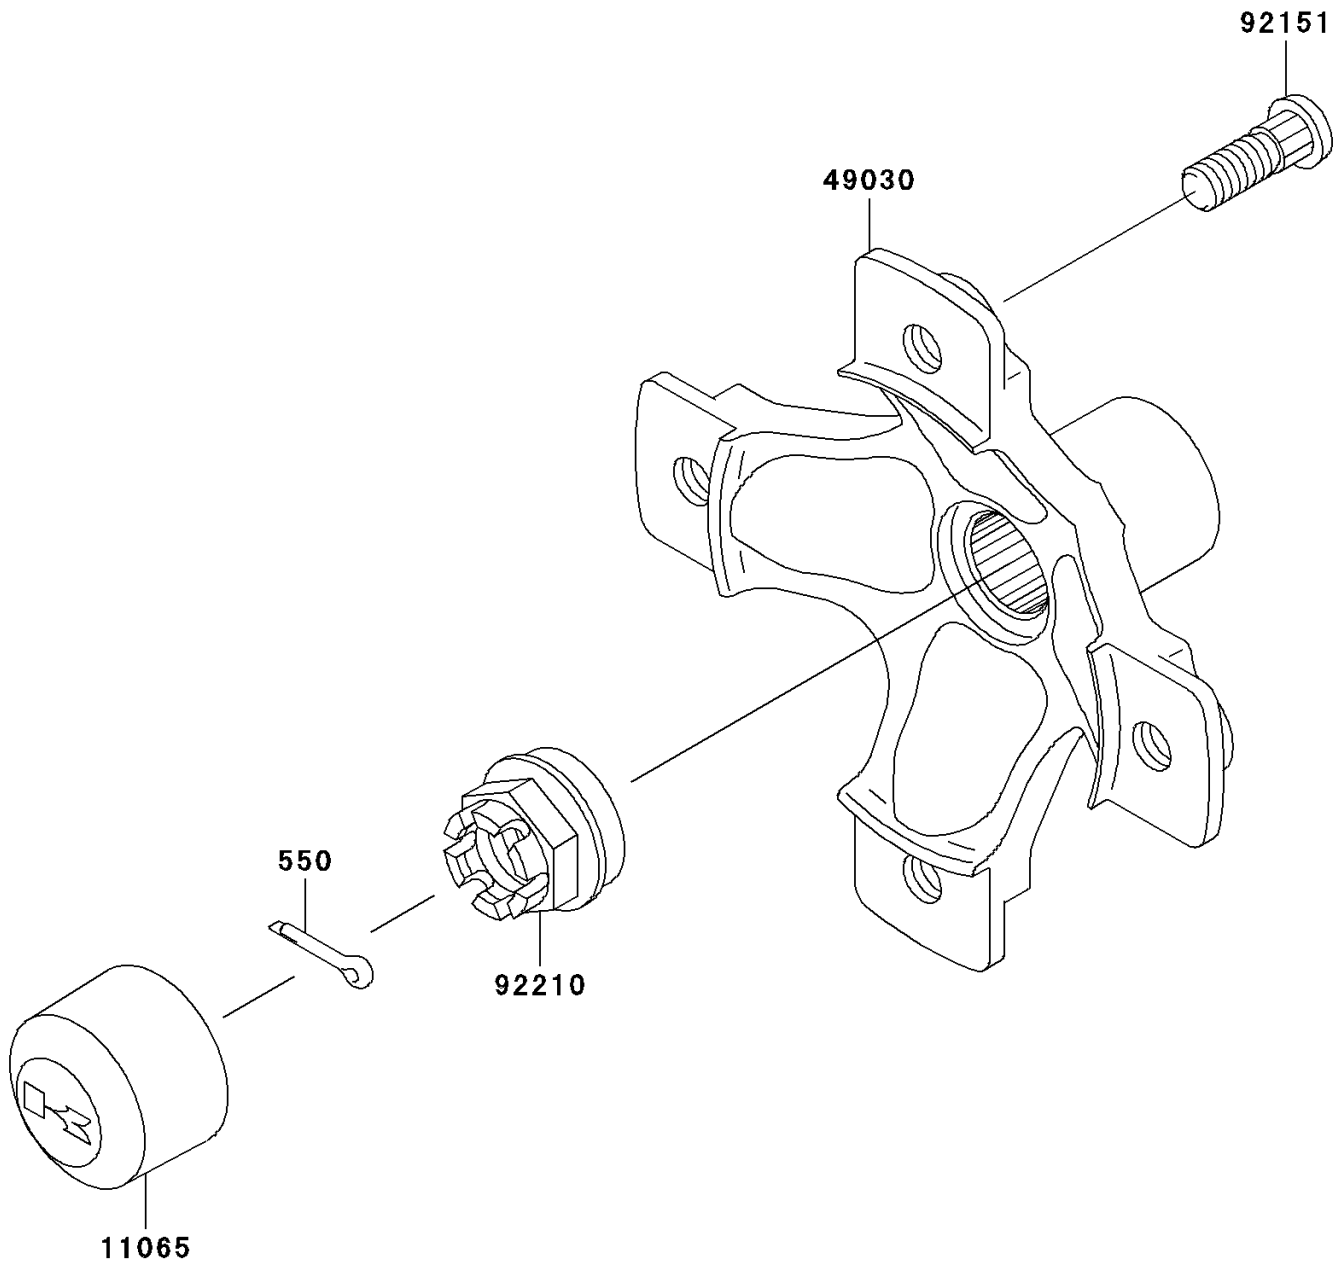

2004 Prairie 700 4x4 PARTS DIAGRAM

Rear Hub

F2240

2004 Prairie 700 4x4 PARTS LIST

Rear Hub

ITEM NAME	PART NUMBER	QUANTITY
PIN-COTTER,4.0X25 (Ref # 550)	550D4025	2
CAP,WHEEL (Ref # 11065)	11065-1153	2
HUB,RR (Ref # 49030)	49030-1140	2
BOLT,10X29.5 (Ref # 92151)	92151-1392	8
NUT,CASTLE,20MM (Ref # 92210)	92210-1381	2