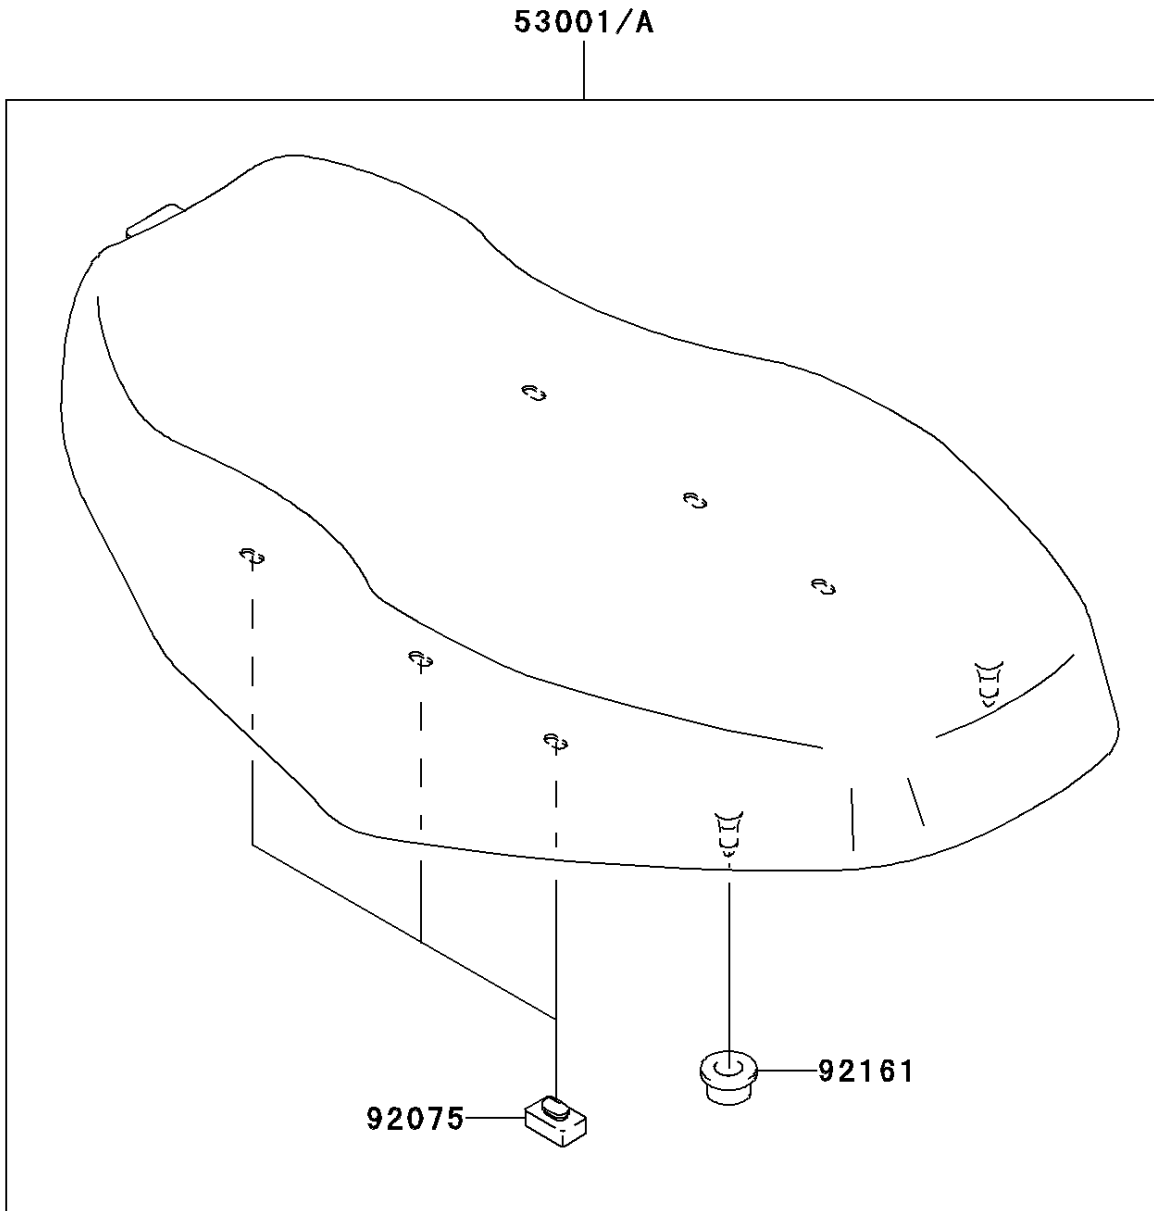

2004 Prairie 700 4x4 PARTS DIAGRAM

Seat

F2510

2004 Prairie 700 4x4 PARTS LIST

Seat

ITEM NAME	PART NUMBER	QUANTITY
SEAT-ASSY,S.M.BROWN (Ref # 53001A)	53001-1977-MB	1
DAMPER (Ref # 92075)	92075-099	6
DAMPER (Ref # 92161)	92161-1128	2