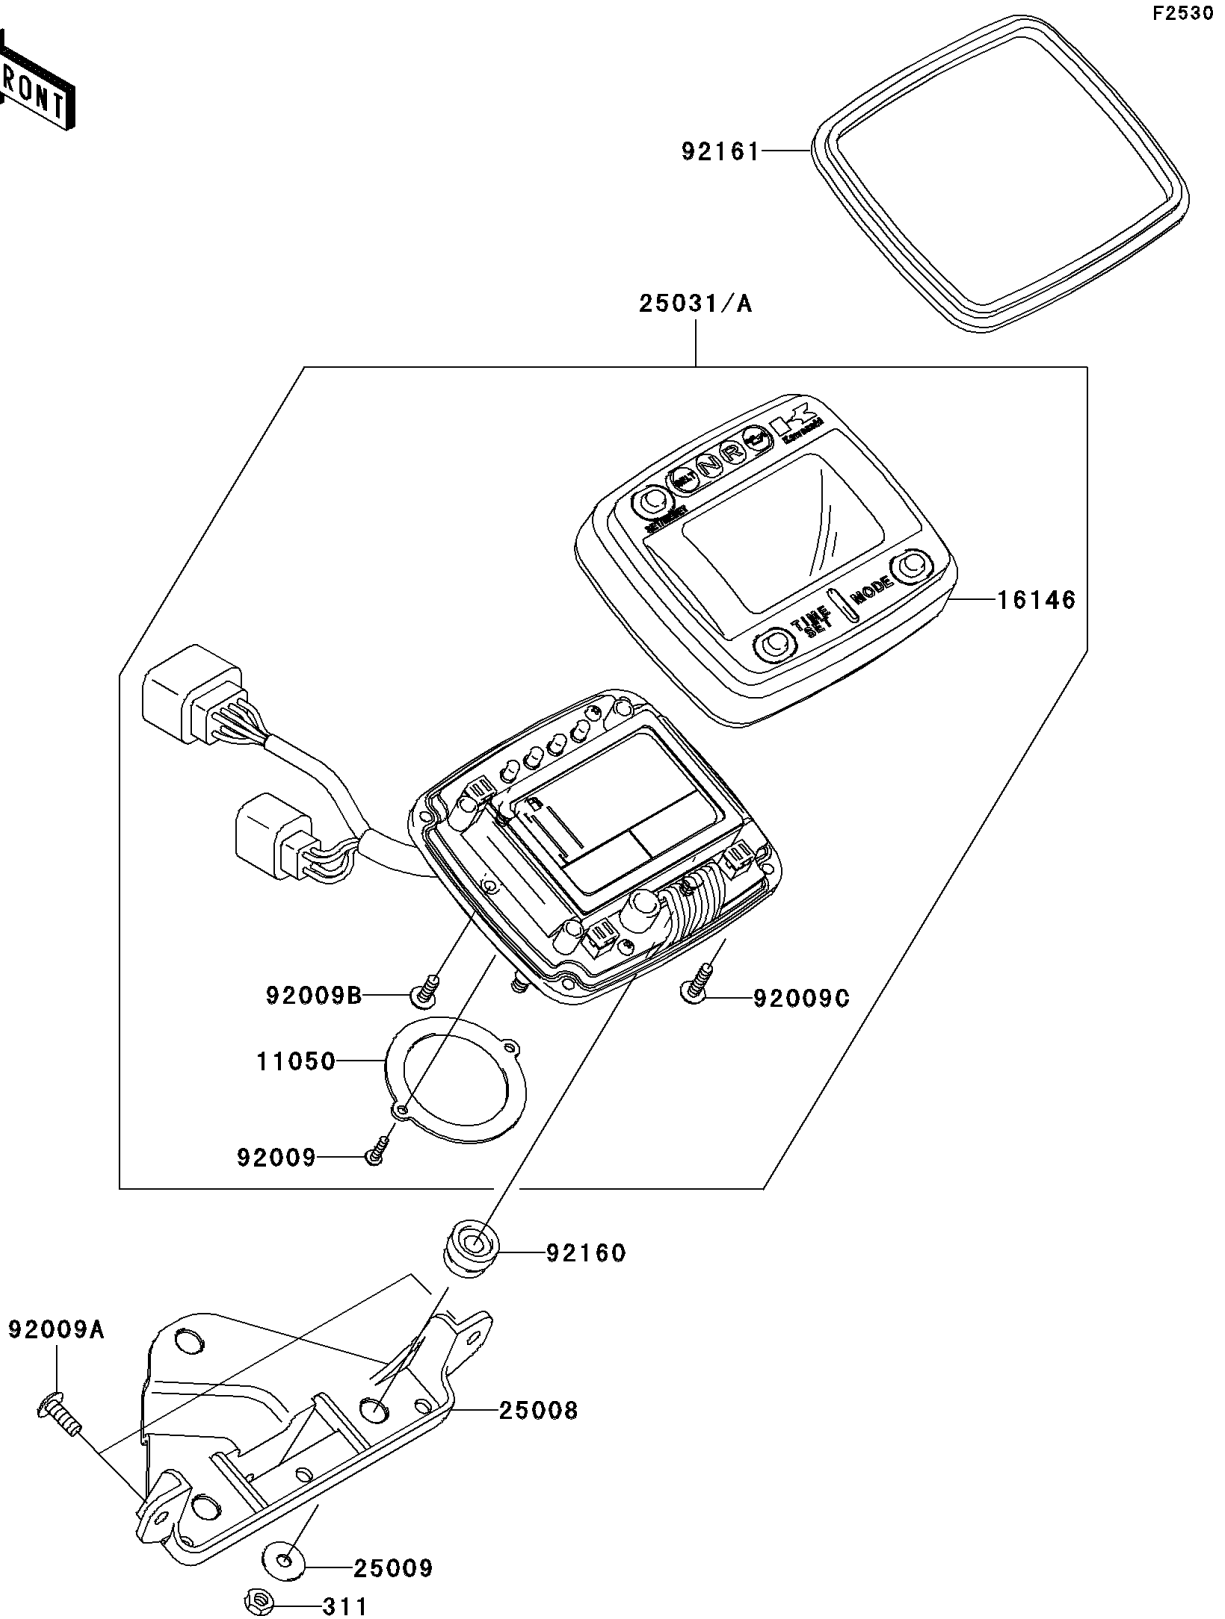

2005 Prairie 700 4x4 PARTS DIAGRAM

Meter(s)

2005 Prairie 700 4x4 PARTS LIST

Meter(s)

ITEM NAME	PART NUMBER	QUANTITY
NUT-HEX (Ref # 311)	311C0500	3
BRACKET,METER (Ref # 11050)	11050-1932	1
COVER-ASSY,UPPER (Ref # 16146)	16146-0011	1
BRACKET-METER (Ref # 25008)	25008-1226	1
WASHER,5.2X16X1.2 (Ref # 25009)	25009-004	3
SCREW,TAPPING,3X12 (Ref # 92009)	92009-1028	2
SCREW,TAPPING,5X14 (Ref # 92009A)	92009-1197	2
SCREW,TAPPING,4X12 (Ref # 92009B)	92009-1254	1
SCREW,6X18 (Ref # 92009C)	92009-1663	2
DAMPER (Ref # 92160)	92160-1460	3
DAMPER,METER,UPP (Ref # 92161)	92161-1114	1
METER-ASSY,MPH (Ref # 25031)	25031-0025	1
METER-ASSY,KPH (Ref # 25031A)	25031-0026	1