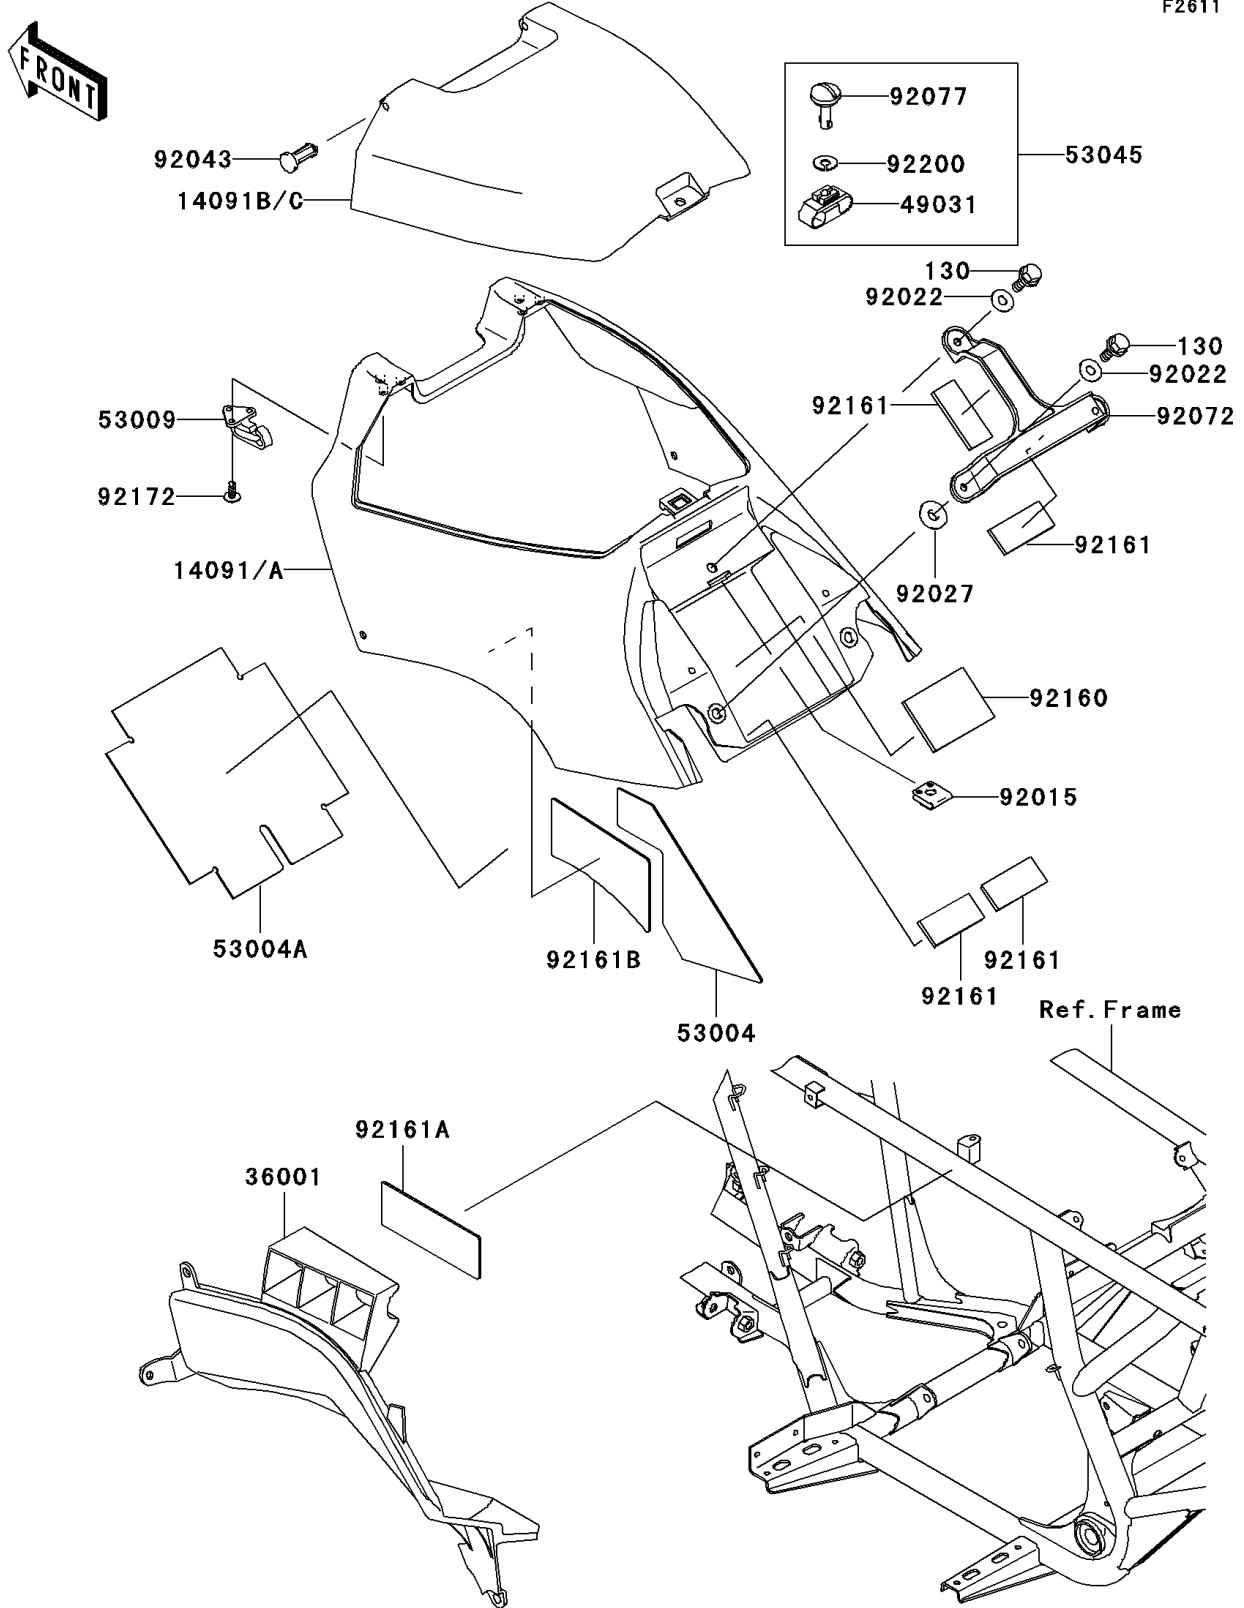

2004 Prairie 700 4x4 PARTS DIAGRAM

Side Covers

F2611

2004 Prairie 700 4x4 PARTS LIST

Side Covers

ITEM NAME	PART NUMBER	QUANTITY
BOLT-FLANGED,6X18 (Ref # 130)	130J0618	3
COVER,FUEL TANK,A.RED (Ref # 14091)	14091-1423-260	1
COVER,FUEL TANK,H.GREEN (Ref # 14091A)	14091-1423-6A	1
COVER,FUEL TANK,UPP,A.RED (Ref # 14091B)	14091-1424-260	1
COVER,FUEL TANK,UPP,H.GREEN (Ref # 14091C)	14091-1424-6A	1
COVER-SIDE (Ref # 36001)	36001-1647	1
LATCH (Ref # 49031)	49031-1060	1
MAT,FUEL TANK COVER (Ref # 53004)	53004-1148	1
MAT,BATTERY CASE (Ref # 53004A)	53004-1172	1
HINGE,FUEL TANK COVER,FR (Ref # 53009)	53009-1110	2
HOOK-ASSY,FUEL TANK COVER,RR (Ref # 53045)	53045-1070	1
NUT,CLAMP,6MM (Ref # 92015)	92015-1678	1
WASHER,6.5X16X1.0 (Ref # 92022)	92022-1093	3
COLLAR,L=4.7 (Ref # 92027)	92027-1964	2
PIN,HINGE (Ref # 92043)	92043-1623	2
BAND,BATTERY (Ref # 92072)	92072-1406	1
KNOB (Ref # 92077)	92077-1129	1
DAMPER,BATTERY (Ref # 92160)	92160-1897	1
DAMPER (Ref # 92161)	92161-1127	4
DAMPER,SIDE COVER (Ref # 92161A)	92161-1201	1
DAMPER,FUEL TANK COVER (Ref # 92161B)	92161-1202	1
SCREW,TAPPING,5X10 (Ref # 92172)	92172-1061	6
WASHER (Ref # 92200)	92200-1578	1