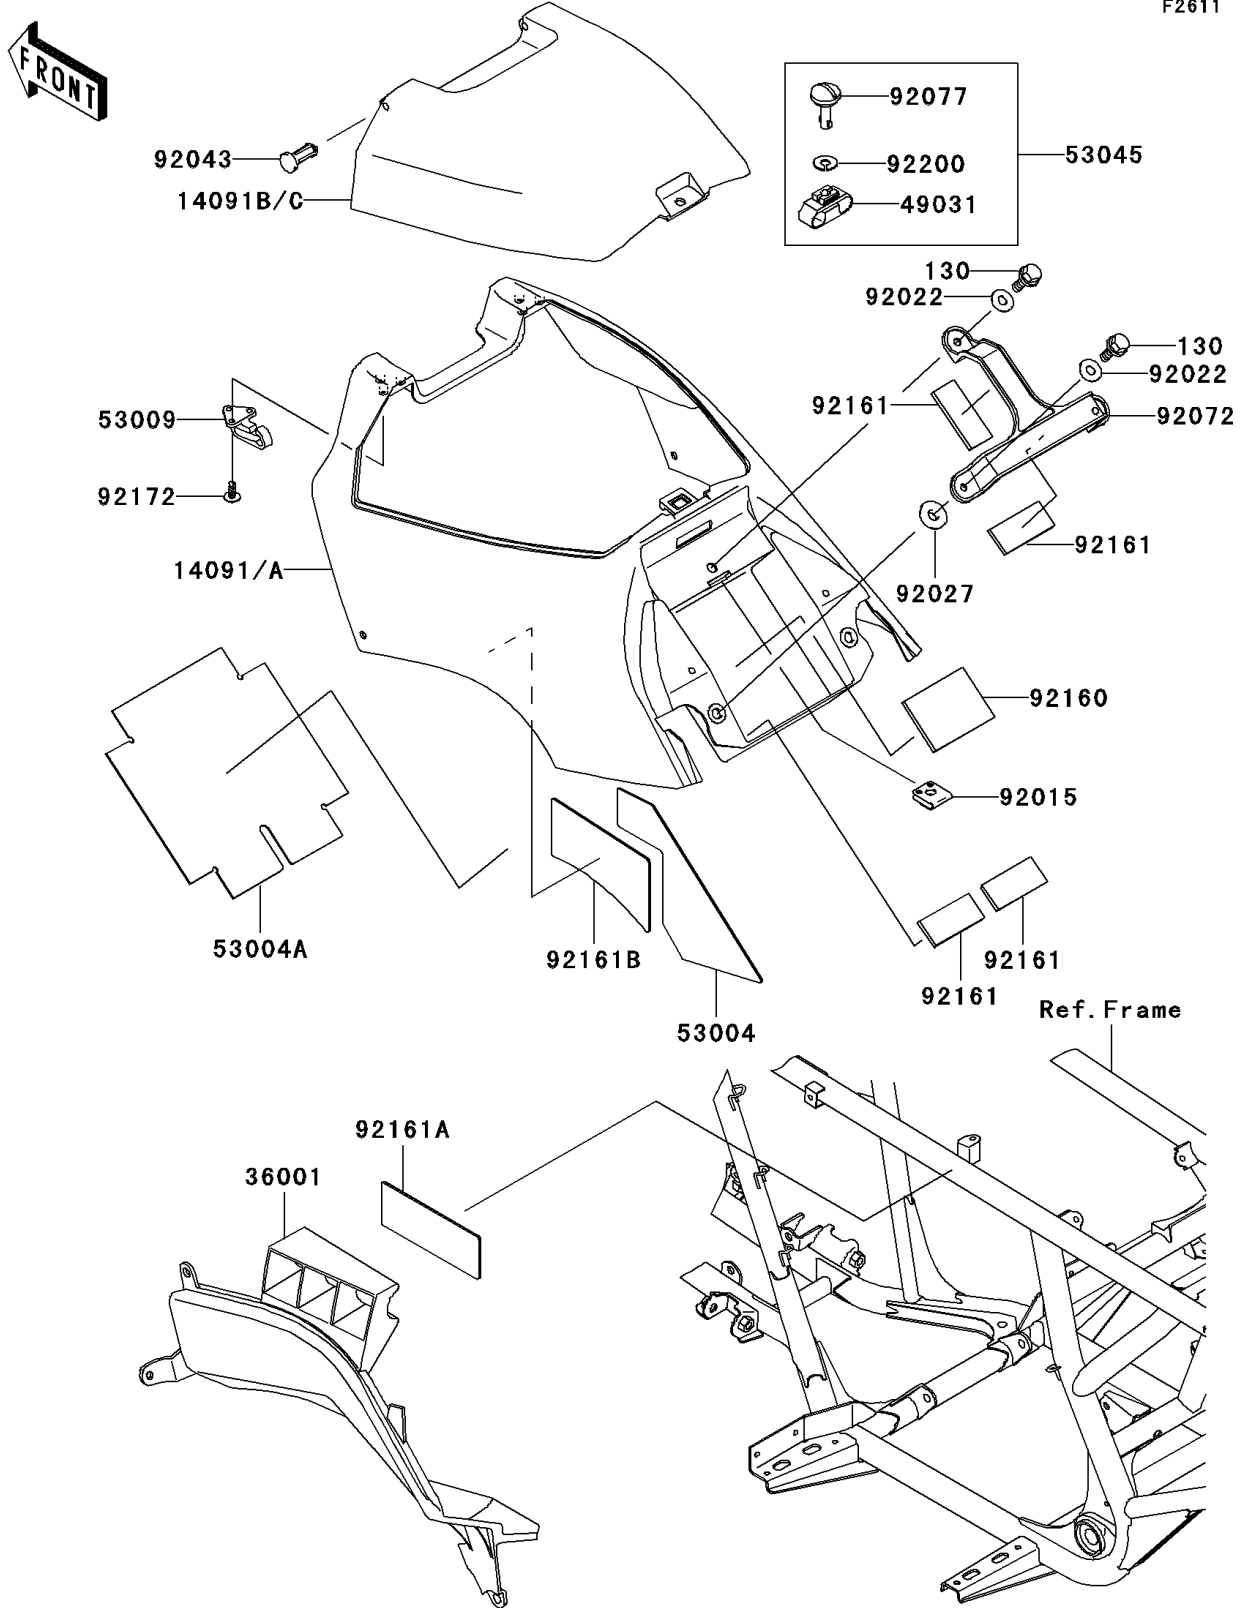

2005 Prairie 700 4x4 PARTS DIAGRAM

Side Covers

F2611

2005 Prairie 700 4x4 PARTS LIST

Side Covers

ITEM NAME	PART NUMBER	QUANTITY
BOLT-FLANGED,6X18 (Ref # 130)	130J0618	3
COVER,FUEL TANK,A.RED (Ref # 14091)	14091-1423-260	1
COVER,FUEL TANK,H.GREEN (Ref # 14091A)	14091-1423-6A	1
COVER,FUEL TANK,UPP,A.RED (Ref # 14091B)	14091-1424-260	1
COVER,FUEL TANK,UPP,H.GREEN (Ref # 14091C)	14091-1424-6A	1
COVER-SIDE (Ref # 36001)	36001-1647	1
LATCH (Ref # 49031)	49031-1060	1
MAT,FUEL TANK COVER (Ref # 53004)	53004-1148	1
MAT,BATTERY CASE (Ref # 53004A)	53004-1172	1
HINGE,FUEL TANK COVER,FR (Ref # 53009)	53009-1110	2
HOOK-ASSY,FUEL TANK COVER,RR (Ref # 53045)	53045-1070	1
NUT,CLAMP,6MM (Ref # 92015)	92015-1678	1
WASHER,6.5X16X1.0 (Ref # 92022)	92022-1093	3
COLLAR,L=4.7 (Ref # 92027)	92027-1964	2
PIN,HINGE (Ref # 92043)	92043-1623	2
BAND,BATTERY (Ref # 92072)	92072-1406	1
KNOB (Ref # 92077)	92077-1129	1
DAMPER,BATTERY (Ref # 92160)	92160-1897	1
DAMPER (Ref # 92161)	92161-1127	4
DAMPER,SIDE COVER (Ref # 92161A)	92161-1201	1
DAMPER,FUEL TANK COVER (Ref # 92161B)	92161-1202	1
SCREW,TAPPING,5X10 (Ref # 92172)	92172-1061	6
WASHER (Ref # 92200)	92200-1578	1