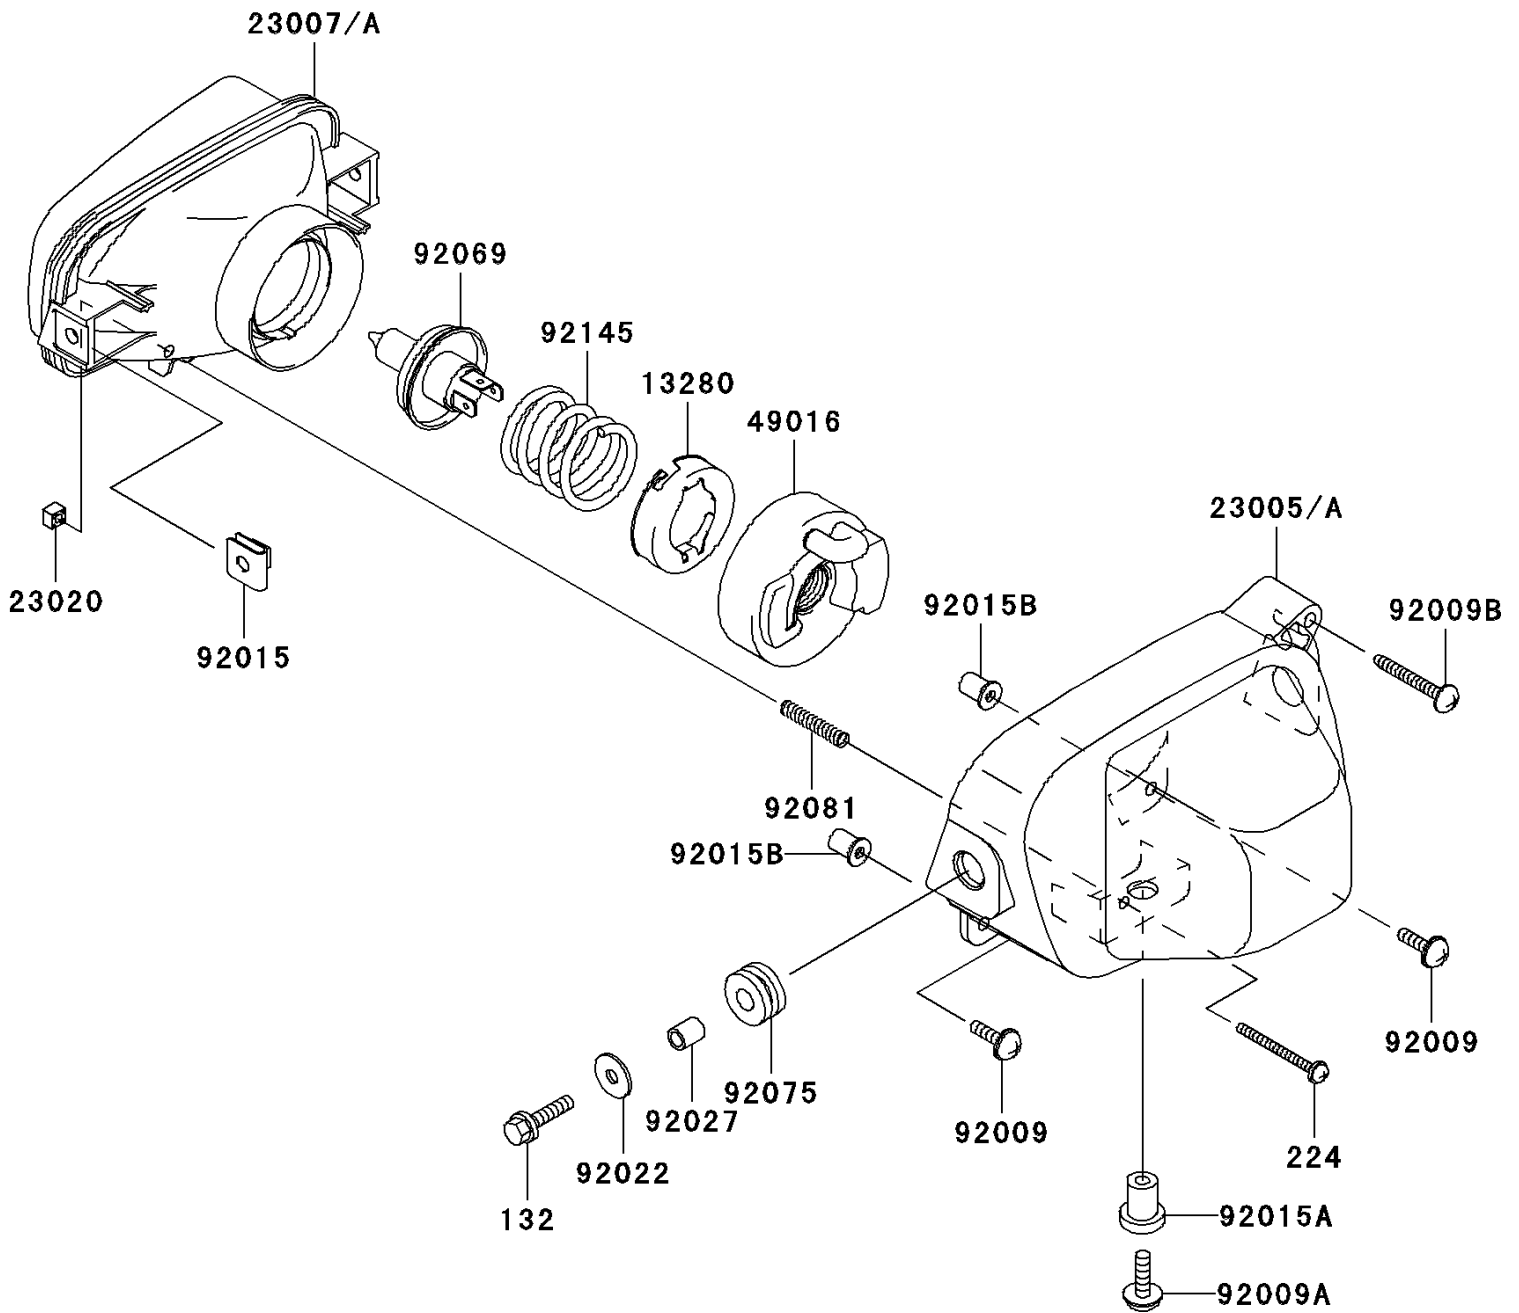

2004 Prairie 700 4x4 PARTS DIAGRAM

Headlight(s)

F2710

2004 Prairie 700 4x4 PARTS LIST

Headlight(s)

ITEM NAME	PART NUMBER	QUANTITY
BOLT-FLANGED-SMALL,6X25 (Ref # 132)	132H0625	4
SCREW-PAN-WP-CROS,4X45 (Ref # 224)	224D0445	2
HOLDER,BULB SETTING (Ref # 13280)	13280-1198	2
BODY-COMP-HEAD LAMP,LH (Ref # 23005)	23005-1180	1
BODY-COMP-HEAD LAMP,RH (Ref # 23005A)	23005-1181	1
LENS-COMP,HEAD LAMP,LH (Ref # 23007)	23007-1389	1
LENS-COMP,HEAD LAMP,RH (Ref # 23007A)	23007-1390	1
NUT,4MM,FOCUS ADJUST (Ref # 23020)	23020-018	2
COVER-SEAL,HEAD LAMP (Ref # 49016)	49016-1213	2
SCREW,5X16,BLACK (Ref # 92009)	92009-1654	4
SCREW,6X22 (Ref # 92009A)	92009-1664	2
SCREW,TAPPING,5X40 (Ref # 92009B)	92009-1928	2
NUT,6MM (Ref # 92015)	92015-1094	4
NUT,RUBBER,6MM (Ref # 92015A)	92015-1692	2
NUT,WELL,5MM (Ref # 92015B)	92015-1757	4
WASHER,6.5X20X1.6 (Ref # 92022)	92022-125	4
COLLAR,6.8X10X12 (Ref # 92027)	92027-162	4
BULB,12V 45/45W,T15 (Ref # 92069)	92069-1114	2
DAMPER (Ref # 92075)	92075-1690	4
SPRING,FOCUS ADJUST (Ref # 92081)	92081-1896	2
SPRING,BULB SETTING (Ref # 92145)	92145-1346	2