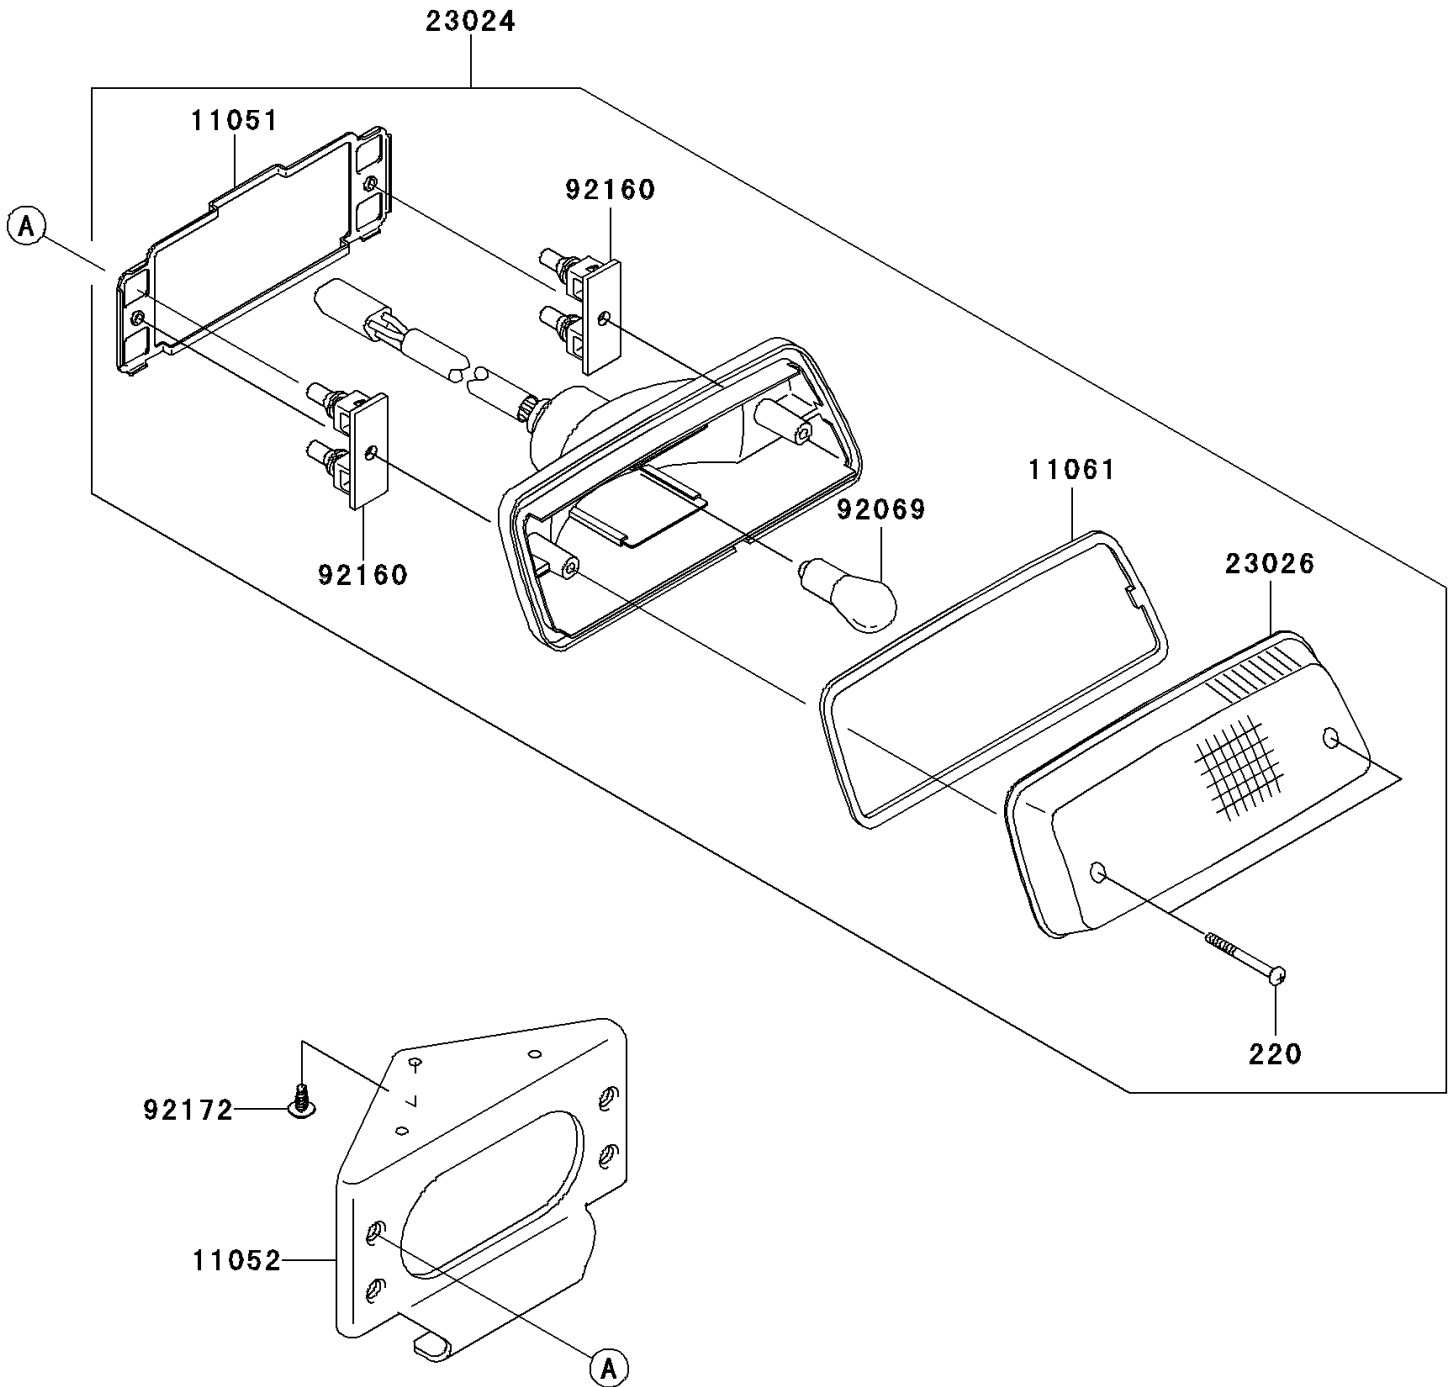

# 2004 Prairie 700 4x4 PARTS DIAGRAM

Taillight(s)

F2720

### Taillight(s)

ITEM NAME	PART NUMBER	QUANTITY
SCREW-PAN-CROS,4X40 (Ref # 220)	220B0440	2
BRACKET,TAIL LAMP (Ref # 11051)	11051-1870	1
BRACKET,TAIL LAMP (Ref # 11052)	11052-1360	1
GASKET,TAIL LAMP LENS (Ref # 11061)	11061-0055	1
LAMP-ASSY-TAIL (Ref # 23024)	23024-1130	1
LENS,TAIL LAMP (Ref # 23026)	23026-1230	1
BULB,12V 21/5W (Ref # 92069)	92069-063	1
DAMPER,TAIL LAMP (Ref # 92160)	92160-1053	2
SCREW,TAPPING,5X10 (Ref # 92172)	92172-1061	3