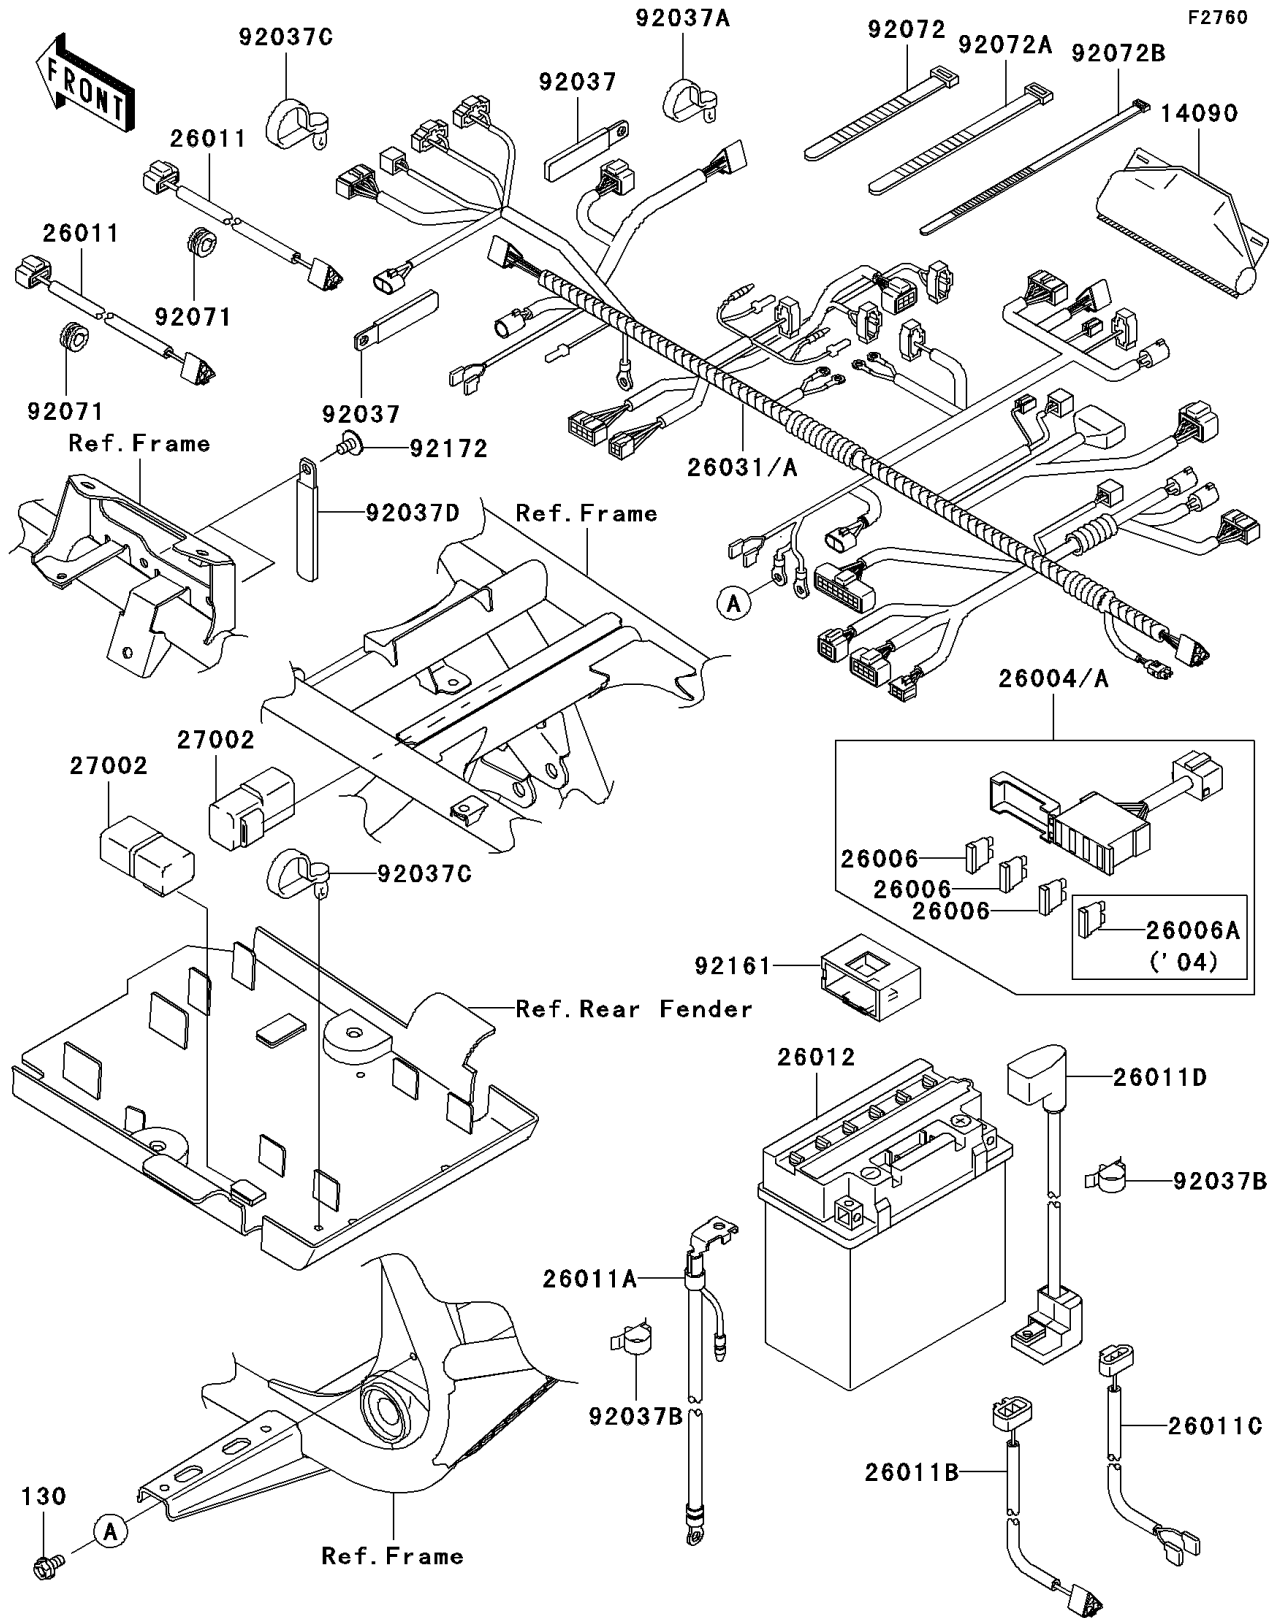

2004 Prairie 700 4x4 PARTS DIAGRAM

Chassis Electrical Equipment

2004 Prairie 700 4x4 PARTS LIST

Chassis Electrical Equipment

ITEM NAME	PART NUMBER	QUANTITY
BOLT-FLANGED,6X12 (Ref # 130)	130B0612	1
COVER,COUPLER (Ref # 14090)	14090-1331	2
FUSE-ASSY (Ref # 26004)	26004-0003	1
FUSE,10A-R (Ref # 26006)	26006-1007	3
FUSE,15A-B (Ref # 26006A)	26006-1061	1
WIRE-LEAD,HEAD LAMP (Ref # 26011)	26011-1741	2
WIRE-LEAD,BATTERY(-) (Ref # 26011A)	26011-1752	1
WIRE-LEAD,SPEED SENSOR (Ref # 26011B)	26011-1801	1
WIRE-LEAD,FRONT BRAKE (Ref # 26011C)	26011-1802	1
WIRE-LEAD,BATTERY(+) (Ref # 26011D)	26011-1827	1
BATTERY,MF,KMX14-BS,12V 12AH (Ref # 26012)	26012-1414	1
HARNESS,MAIN (Ref # 26031)	26031-0021	1
RELAY-ASSY (Ref # 27002)	27002-1086	2
CLAMP,L=60 (Ref # 92037)	92037-1069	2
CLAMP,SPEED,L=58 (Ref # 92037A)	92037-1163	2
CLAMP,HARNESS (Ref # 92037B)	92037-1878	2
CLAMP,SPEED,L=80.5 (Ref # 92037C)	92037-1903	4
CLAMP (Ref # 92037D)	92037-1993	2
GROMMET (Ref # 92071)	92071-1128	2
BAND,L=123 (Ref # 92072)	92072-030	2
BAND,L=149 (Ref # 92072A)	92072-031	2
BAND,L=188 (Ref # 92072B)	92072-1239	25
DAMPER,FUSE (Ref # 92161)	92161-1136	1
SCREW,6X10 (Ref # 92172)	92172-0005	2