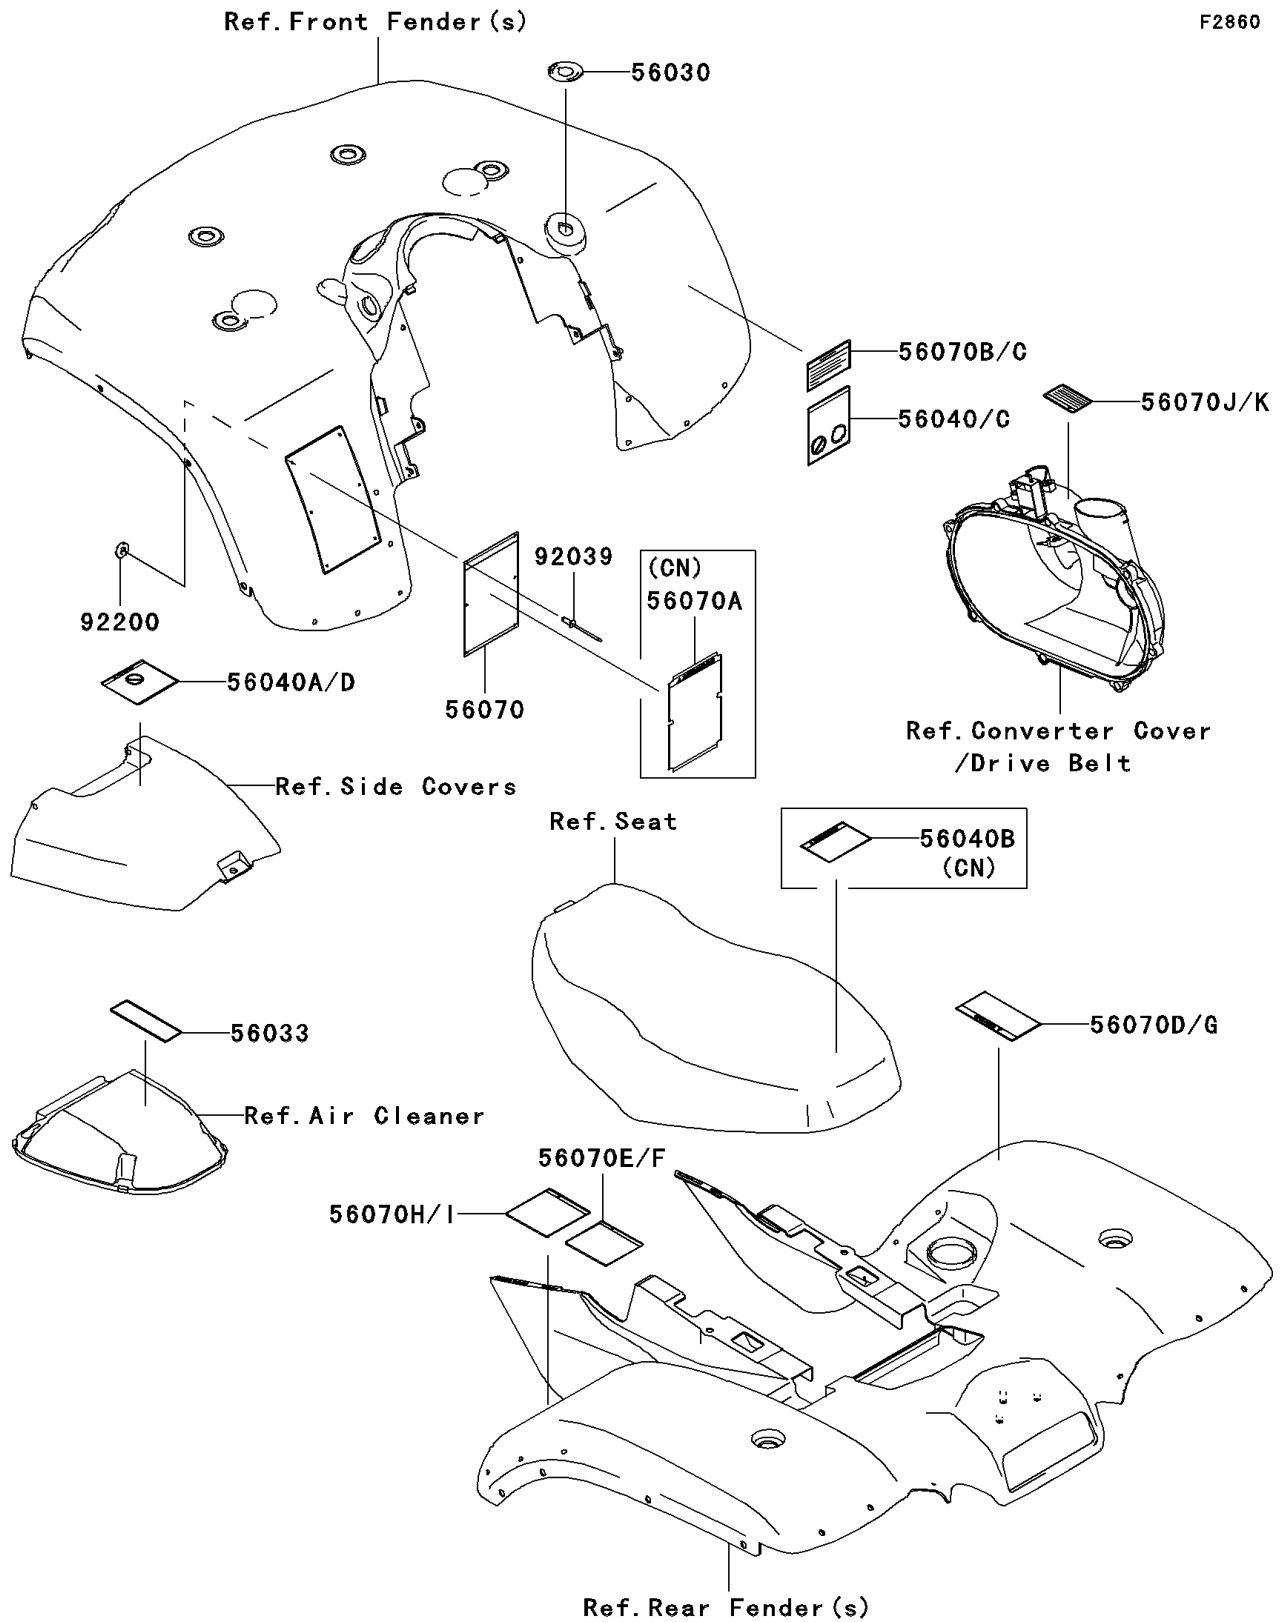

2004 Prairie 700 4x4 PARTS DIAGRAM

Labels(A1)

2004 Prairie 700 4x4 PARTS LIST

Labels(A1)

ITEM NAME	PART NUMBER	QUANTITY
LABEL,IGNITION SWITCH (Ref # 56030)	56030-0014	1
LABEL-MANUAL,MANUAL (Ref # 56033)	56033-1263	1
LABEL-WARNING,TRANSPORT (Ref # 56040)	56040-1261	1
LABEL-WARNING,UNDER 16 (Ref # 56040A)	56040-1276	1
LABEL-WARNING,SERIOUS INJURY (Ref # 56070)	56070-1151	1
LABEL-WARNING,SHIFT LEVER (Ref # 56070B)	56070-1170	1
LABEL-WARNING,TIRE INFO (Ref # 56070E)	56070-1248	1
LABEL-WARNING,DRIVE BELT (Ref # 56070G)	56070-1254	1
LABEL-WARNING,MAX VEHICLE LOAD (Ref # 56070H)	56070-1264	1
LABEL-WARNING,CVT COVER (Ref # 56070J)	56070-1269	1
RIVET,3.2X8 (Ref # 92039)	92039-3763	6
WASHER,3.5X8X1 (Ref # 92200)	92200-1251	6
LABEL-WARNING,NO PASSENGER (Ref # 56040B)	56040-1280	1
LABEL-WARNING,TRANSPORT (Ref # 56040C)	56040-1283	1
LABEL-WARNING,AGE (Ref # 56040D)	56040-1325	1
LABEL-WARNING,GENERAL (Ref # 56070A)	56070-1163	1
LABEL-WARNING,SHIFT LEVER (Ref # 56070C)	56070-1179	1
LABEL-WARNING,DRIVE BELT(FRENCH) (Ref # 56070D)	56070-1244	1
LABEL-WARNING,TIRE INFO (Ref # 56070F)	56070-1249	1
LABEL-WARNING,MAX VEHICLE LOAD (Ref # 56070I)	56070-1265	1
LABEL-WARNING,CVT COVER (Ref # 56070K)	56070-1271	1