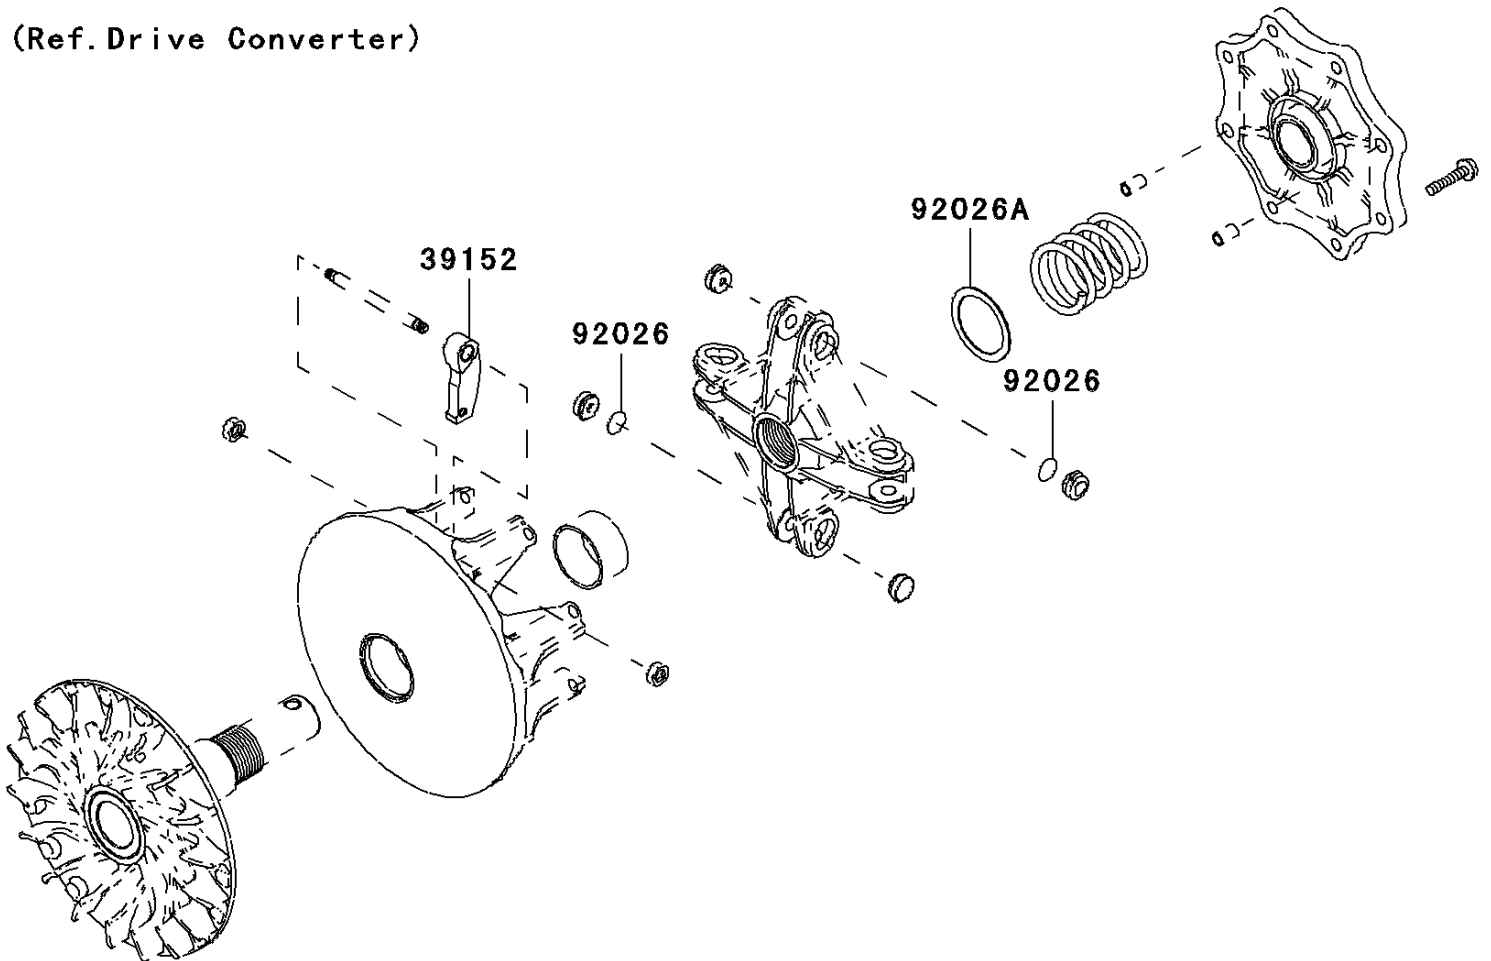

2004 Prairie 700 4x4 PARTS DIAGRAM

Optional Parts(Drive Converter)

F2890A

(Ref. Drive Converter)

2004 Prairie 700 4x4 PARTS LIST

Optional Parts(Drive Converter)

ITEM NAME	PART NUMBER	QUANTITY
WEIGHT-RAMP (Ref # 39152)	39152-1088	4
SPACER,T=0.1 (Ref # 92026)	92026-0038	2
SPACER,39X49.5X1.0 (Ref # 92026A)	92026-1603	1