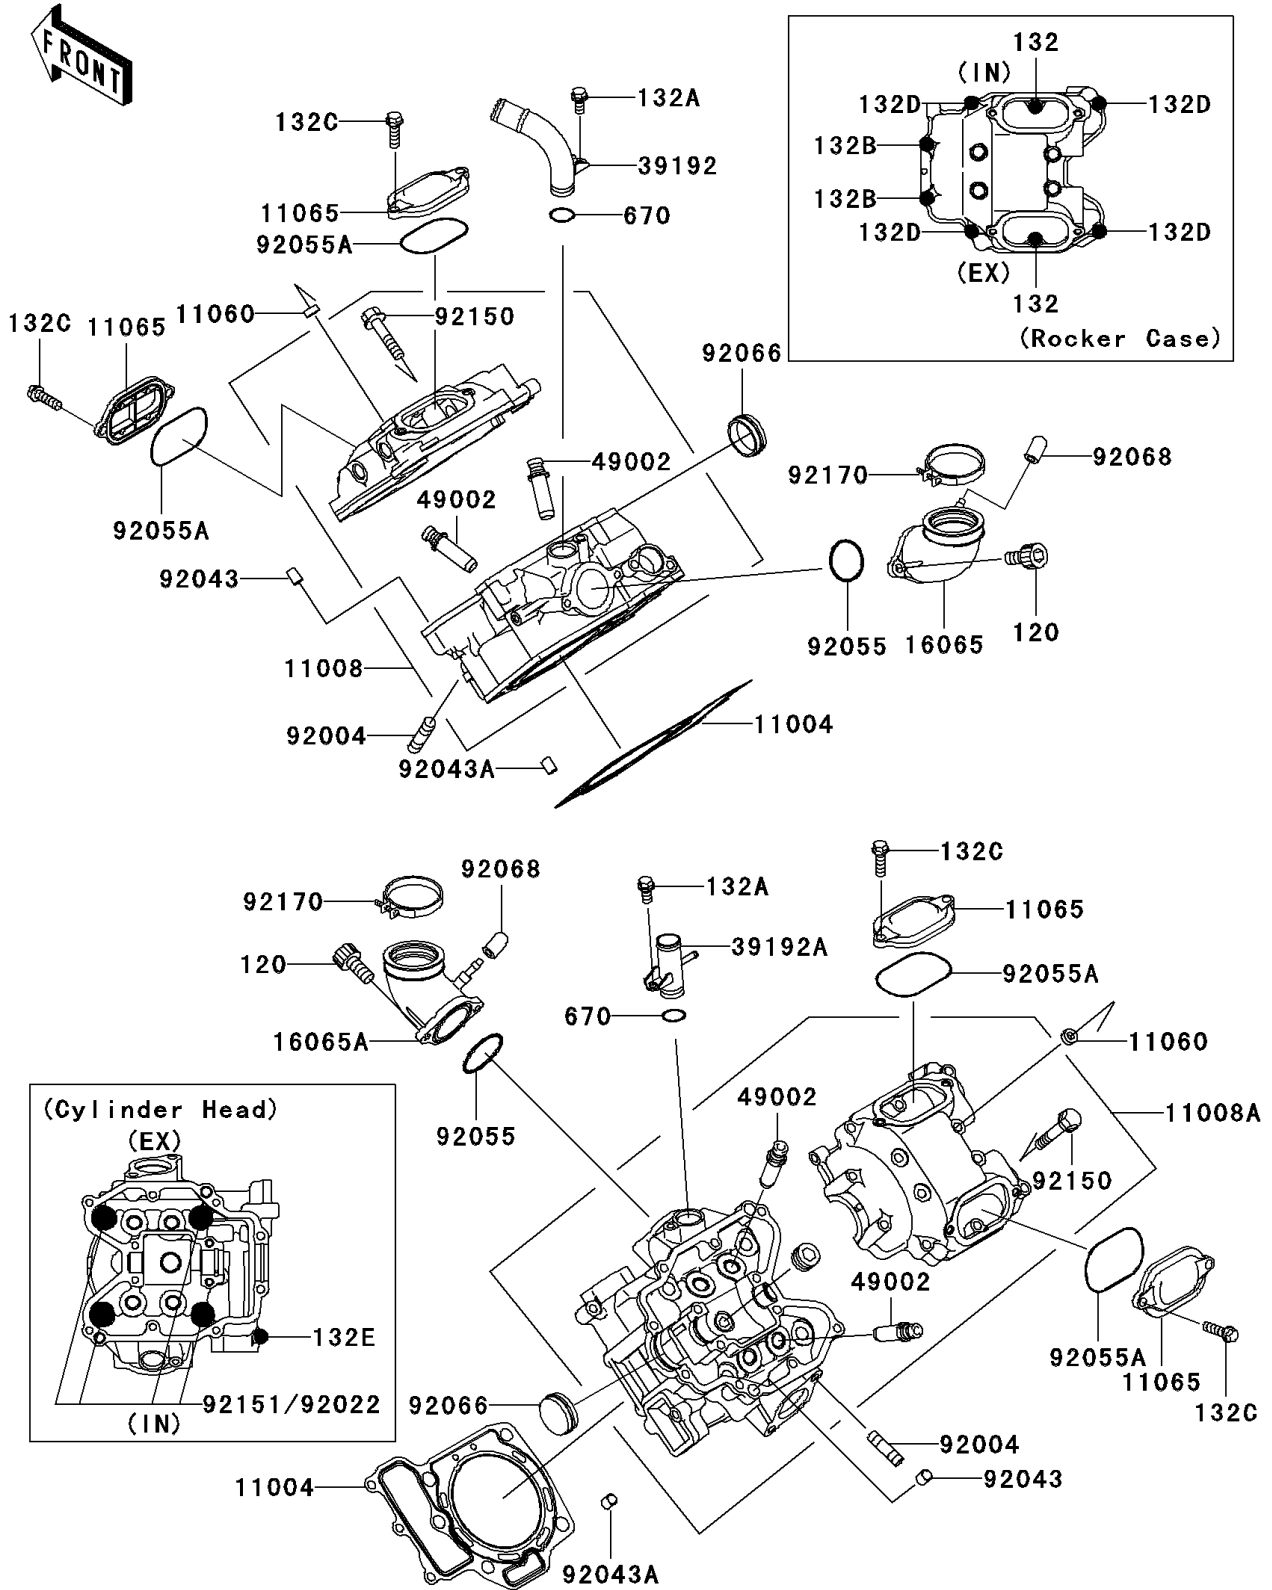

2006 Prairie 700 4x4 PARTS DIAGRAM

Cylinder Head

E1111

2006 Prairie 700 4x4 PARTS LIST

Cylinder Head

| ITEM NAME | PART NUMBER | QUANTITY |
|---------------------------------------|-------------|----------|
| BOLT-SOCKET,6X20 (Ref # 120) | 120Z0620 | 4 |
| BOLT-FLANGED-SMALL,6X25 (Ref # 132) | 132H0625 | 4 |
| BOLT-FLANGED-SMALL,6X12 (Ref # 132A) | 132Y0612 | 2 |
| BOLT-FLANGED-SMALL,6X130 (Ref # 132B) | 132Y06130 | 4 |
| BOLT-FLANGED-SMALL,6X20 (Ref # 132C) | 132Y0620 | 8 |
| BOLT-FLANGED-SMALL,6X30 (Ref # 132D) | 132Y0630 | 8 |
| BOLT-FLANGED-SMALL,6X95 (Ref # 132E) | 132Y0695 | 2 |
| O RING,16MM (Ref # 670) | 670B2016 | 2 |
| GASKET-HEAD (Ref # 11004) | 11004-1384 | 2 |
| HEAD-COMP-CYLINDER,FR (Ref # 11008) | 11008-0030 | 1 |
| HEAD-COMP-CYLINDER,RR (Ref # 11008A) | 11008-0031 | 1 |
| GASKET,6.2X12X0.3 (Ref # 11060) | 11060-1994 | 8 |
| CAP,ROCKER CASE (Ref # 11065) | 11065-1152 | 4 |
| HOLDER-CARBURETOR (Ref # 16065) | 16065-1370 | 1 |
| HOLDER-CARBURETOR,RR (Ref # 16065A) | 16065-1371 | 1 |
| PIPE-WATER (Ref # 39192) | 39192-1132 | 1 |
| PIPE-WATER (Ref # 39192A) | 39192-1133 | 1 |
| GUIDE-VALVE (Ref # 49002) | 49002-1097 | AR |
| STUD,8X22 (Ref # 92004) | 92004-1217 | 4 |
| WASHER,11.5X20.5X1.6 (Ref # 92022) | 92022-1720 | 8 |
| PIN,6.2X8X14 (Ref # 92043) | 92043-1263 | 4 |
| PIN,10.1X12X14 (Ref # 92043A) | 92043-4009 | 4 |
| RING-O,38X1.9 (Ref # 92055) | 92055-1295 | 2 |
| RING-O,55.6X2.4 (Ref # 92055A) | 92055-1644 | 4 |
| PLUG (Ref # 92066) | 92066-1289 | 2 |
| PLUG,12X25 (Ref # 92068) | 92068-006 | 2 |
| BOLT,FLANGED,M6X55 (Ref # 92150) | 92150-1302 | 8 |
| BOLT,FLANGED,M10X150 (Ref # 92151) | 92151-1917 | 8 |
| CLAMP (Ref # 92170) | 92170-1722 | 2 |