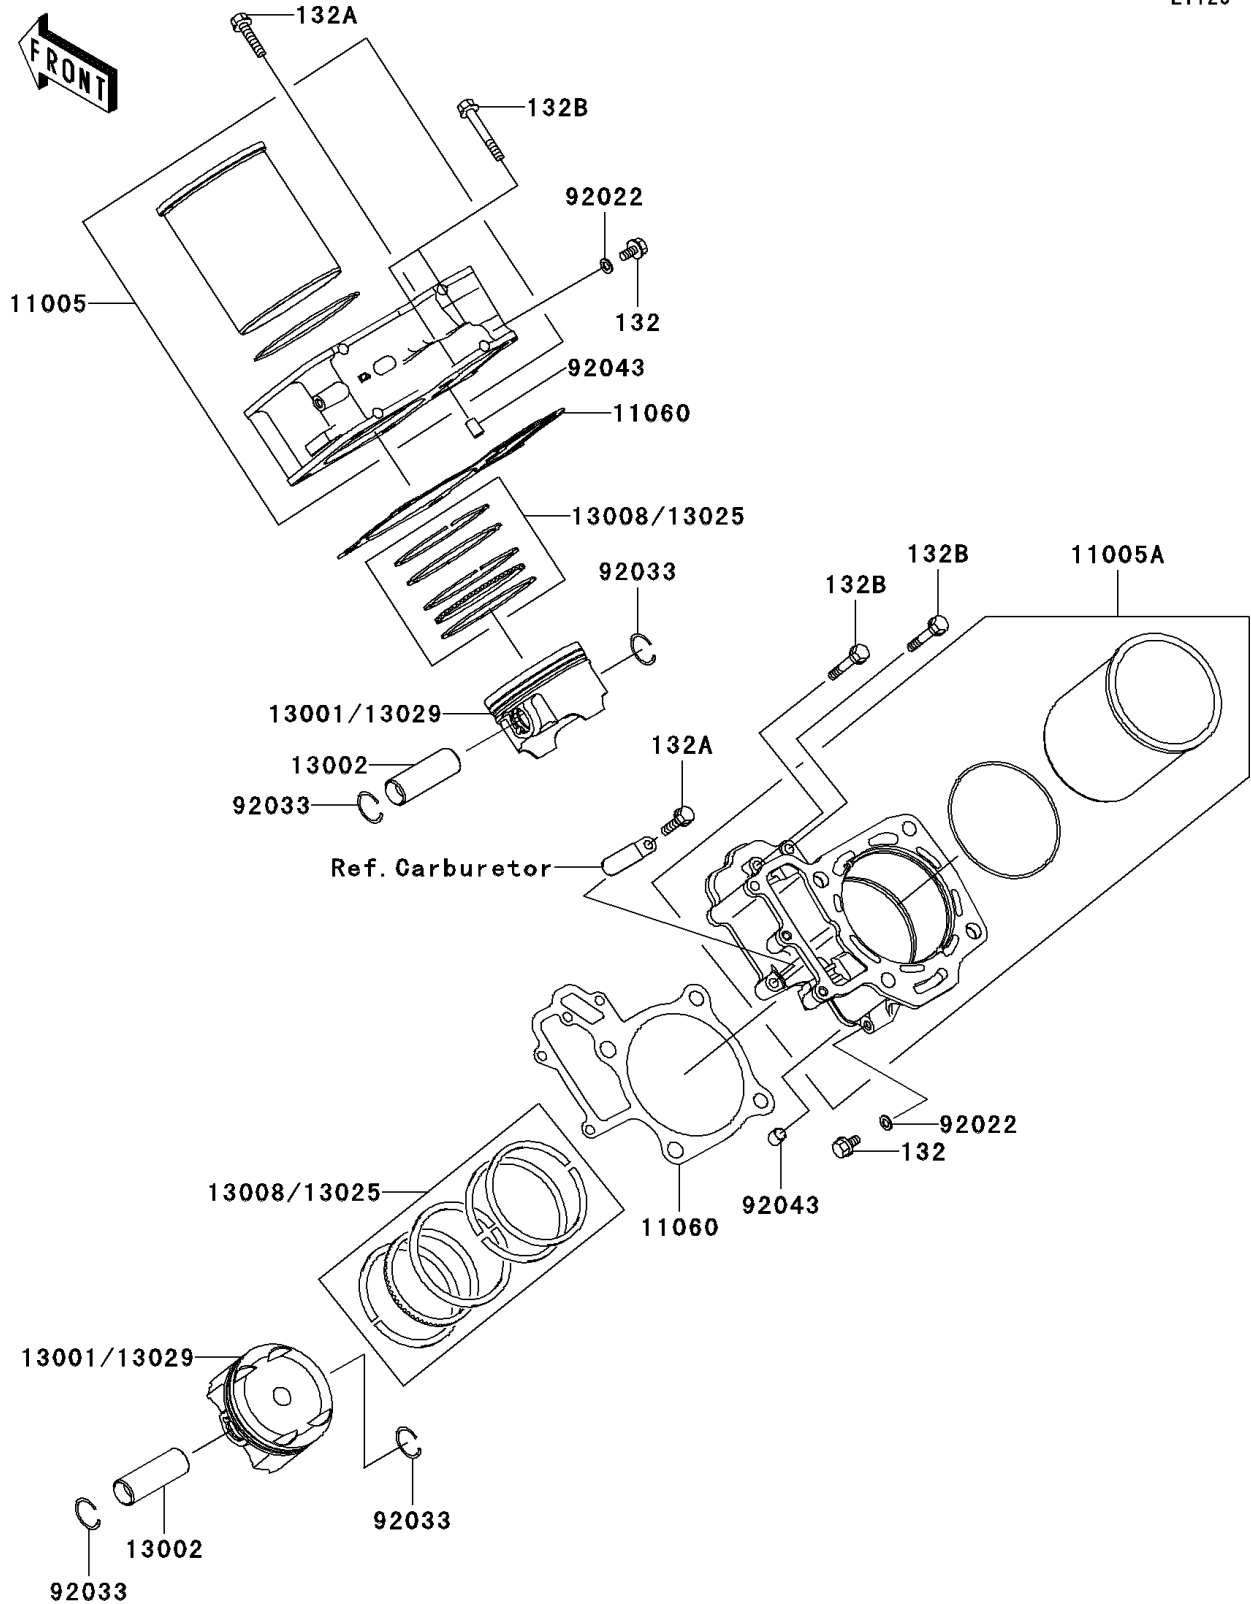

2006 Prairie 700 4x4 PARTS DIAGRAM

Cylinder/Piston(s)

E1120

2006 Prairie 700 4x4 PARTS LIST

Cylinder/Piston(s)

| ITEM NAME | PART NUMBER | QUANTITY |
|--|-------------|----------|
| BOLT-FLANGED-SMALL,6X12 (Ref # 132) | 132Y0612 | 2 |
| BOLT-FLANGED-SMALL,6X30 (Ref # 132A) | 132Y0630 | 2 |
| BOLT-FLANGED-SMALL,6X40 (Ref # 132B) | 132Y0640 | 4 |
| CYLINDER-ENGINE,FR (Ref # 11005) | 11005-1990 | 1 |
| CYLINDER-ENGINE,RR (Ref # 11005A) | 11005-1992 | 1 |
| GASKET,CYLINDER BASE (Ref # 11060) | 11060-1965 | 2 |
| PISTON-ENGINE,STD (Ref # 13001) | 13001-1658 | 2 |
| PIN-PISTON (Ref # 13002) | 13002-1060 | 2 |
| RING-SET-PISTON,STD (Ref # 13008) | 13008-1215 | 2 |
| RING-SET-PISTON L,O/S 0.50 (Ref # 13025) | 13025-0005 | AR |
| PISTON-ENGINE L,O/S 0.50 (Ref # 13029) | 13029-0007 | AR |
| WASHER,6.2X11X1 (Ref # 92022) | 92022-304 | 2 |
| RING-SNAP (Ref # 92033) | 92033-1207 | 4 |
| PIN,10.1X12X14 (Ref # 92043) | 92043-4009 | 4 |