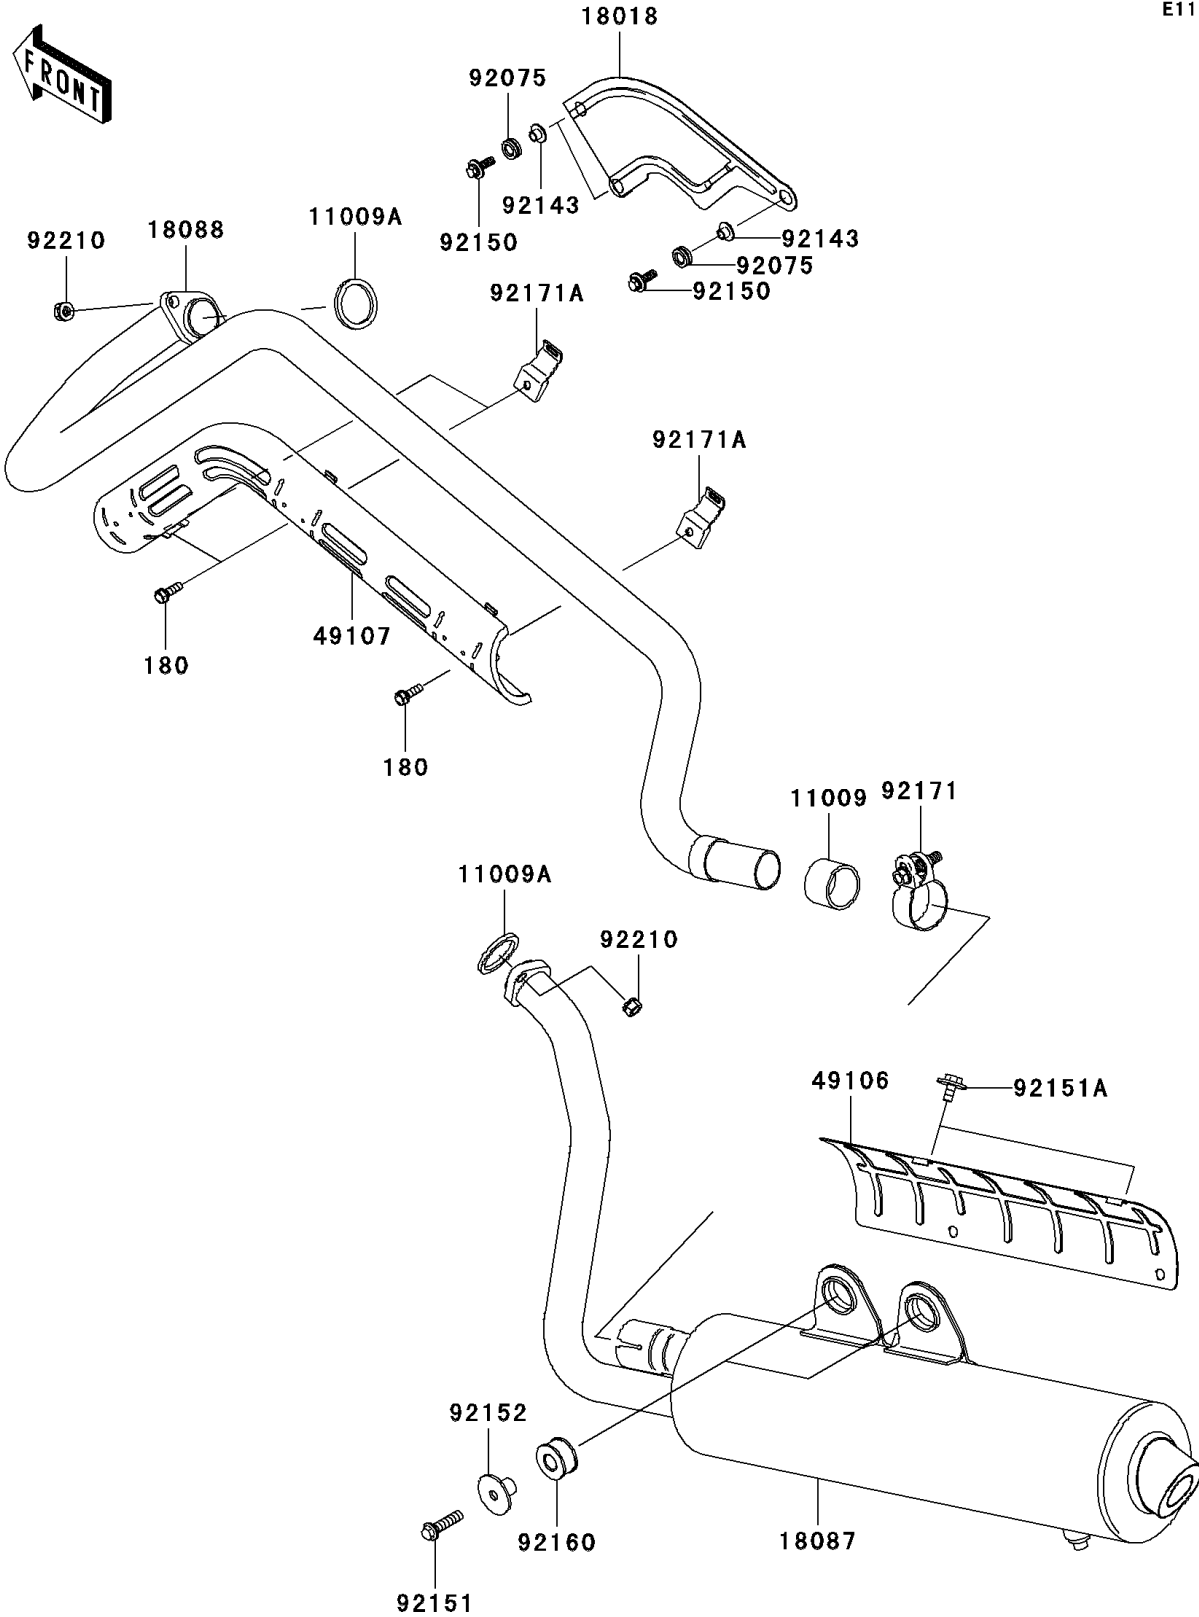

2006 Prairie 700 4x4 PARTS DIAGRAM

Muffler(s)

E1140

2006 Prairie 700 4x4 PARTS LIST

Muffler(s)

ITEM NAME	PART NUMBER	QUANTITY
BOLT-UPSET-WS,6X20 (Ref # 180)	180Y0620	3
GASKET,MUFFLER CONNECTING (Ref # 11009)	11009-1865	1
GASKET,EXHAUST HOLDER (Ref # 11009A)	11009-1894	2
PLATE-HEAT GUARD (Ref # 18018)	18018-1134	1
MUFFLER (Ref # 18087)	18087-1178	1
PIPE-EXHAUST (Ref # 18088)	18088-1140	1
COVER-MUFFLER (Ref # 49106)	49106-1291	1
COVER-EXHAUST PIPE (Ref # 49107)	49107-1210	1
DAMPER (Ref # 92075)	92075-1947	3
COLLAR (Ref # 92143)	92143-1057	3
BOLT,FLANGED,6X20 (Ref # 92150)	92150-1633	3
BOLT,8X32 (Ref # 92151)	92151-1446	2
BOLT,UPSET-WP,M6X12 (Ref # 92151A)	92151-1944	4
COLLAR,MUFFLER (Ref # 92152)	92152-1152	2
DAMPER,MUFFLER (Ref # 92160)	92160-1990	2
CLAMP (Ref # 92171)	92171-1330	1
CLAMP (Ref # 92171A)	92171-1357	3
NUT,RH,THREAD 8MM (Ref # 92210)	92210-1242	4